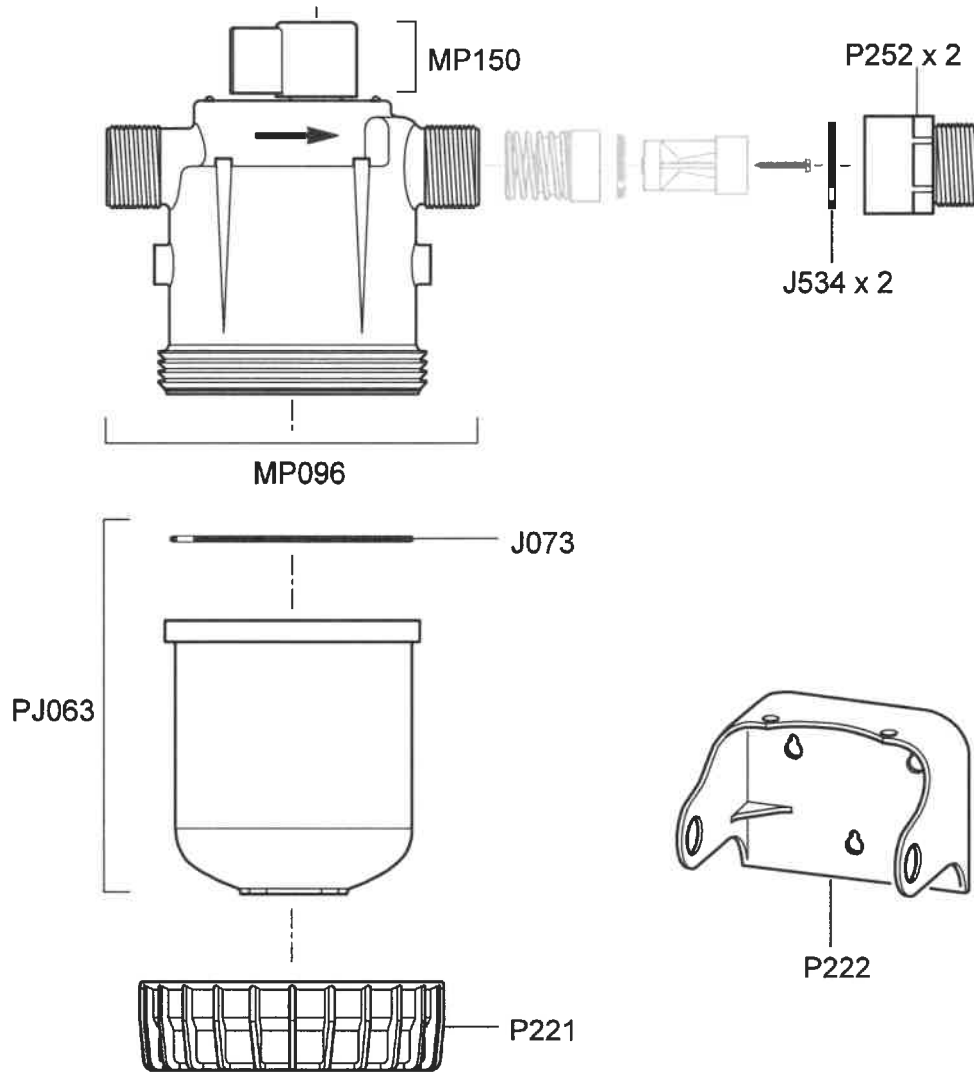

# Dosatron D45RE8IE

4.5m<sup>3</sup>/h - 3 - 8%  
0.5 - 5 bar

PVDF - MP096P - Upper Body Assembly PVDF Including MP150  
PJ063P - Lower Body PVDF and Seal  
P221P - Body Connection Nut PVDF

# Dosatron D45RE8IE

Up to Serial Number: 07081104

4.5m<sup>3</sup>/h - 3 - 8%

0.5 - 5 bar

Seal Set:-PJ100 - N/A  
 (J534 x 2, J093, J053 x 3, J015, J054 x 3, PJ017-N/A, P185)

**Dosatron D45RE8IE**  
 From Serial Number: 07081105

**4.5m<sup>3</sup>/h - 3 - 8%**  
**0.5 - 5 bar**

Seal Kit - PJ150  
 (J534x2, J536, MDI348, 20J024, JDI125, JDI108x2, PDI723, J015, J053x2, JDI013, PJD1007)

**Dosatron D45RE8IE**  
From Serial Number: 07081105

**4.5m<sup>3</sup>/h - 3 - 8%**  
**0.5 - 5 bar**

Dosatron D45RE8IE  
From Serial Number: 07081105

4.5m<sup>3</sup>/h - 3 - 8%  
0.5 - 5 bar