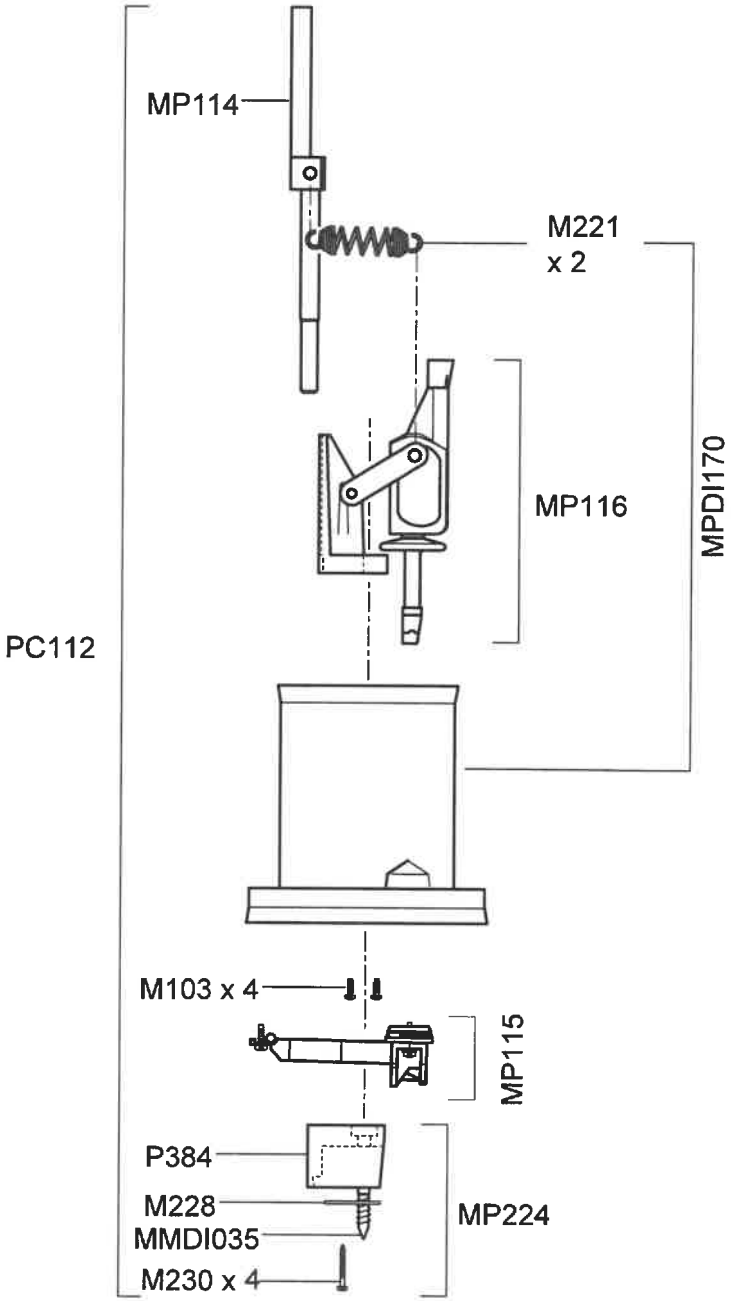

# Dosatron D45RE8IE

4.5m<sup>3</sup>/h - 3 - 8%  
0.5 - 5 bar

PVDF - MP096P - Upper Body Assembly PVDF Including MP150  
PJ063P - Lower Body PVDF and Seal  
P221P - Body Connection Nut PVDF

# Dosatron D45RE8IE

Up to Serial Number: 07081104

4.5m<sup>3</sup>/h - 3 - 8%

0.5 - 5 bar

Seal Set:-PJ100 - N/A  
 (J534 x 2, J093, J053 x 3, J015, J054 x 3, PJ017-N/A, P185)

**Dosatron D45RE8IE**  
 From Serial Number: 07081105

**4.5m<sup>3</sup>/h - 3 - 8%**  
**0.5 - 5 bar**

**Dosatron D45RE8IE**  
Up to Serial Number: 07081104

**4.5m<sup>3</sup>/h - 3 - 8%**  
**0.5 - 5 bar**

**Dosatron D45RE8IE**  
From Serial Number: 07081105

**4.5m<sup>3</sup>/h - 3 - 8%**  
**0.5 - 5 bar**

Dosatron D45RE8IE  
From Serial Number: 07081105

4.5m<sup>3</sup>/h - 3 - 8%  
0.5 - 5 bar