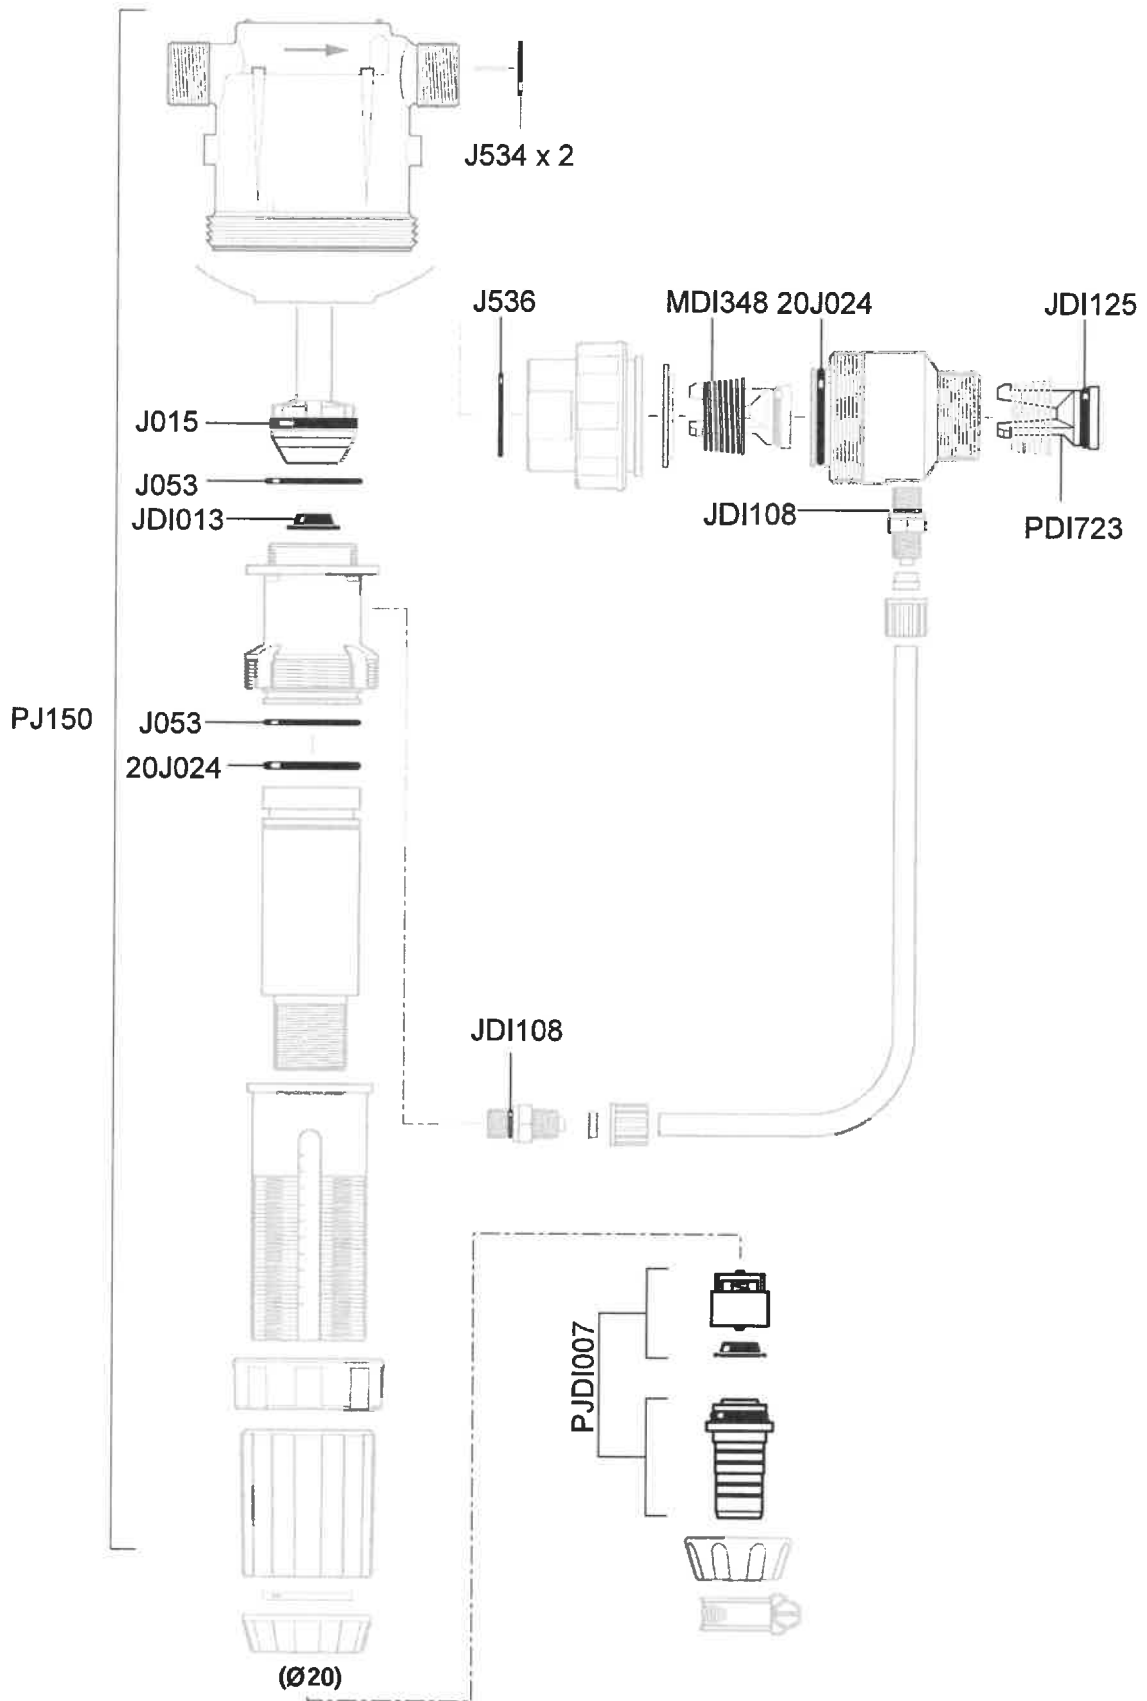

# Dosatron D45RE8IE

4.5m<sup>3</sup>/h - 3 - 8%  
0.5 - 5 bar

PVDF - MP096P - Upper Body Assembly PVDF Including MP150  
PJ063P - Lower Body PVDF and Seal  
P221P - Body Connection Nut PVDF

# Dosatron D45RE8IE

Up to Serial Number: 07081104

4.5m<sup>3</sup>/h - 3 - 8%

0.5 - 5 bar

Seal Set:-PJ100 - N/A  
 (J534 x 2, J093, J053 x 3, J015, J054 x 3, PJ017-N/A, P185)

**Dosatron D45RE8IE**  
 From Serial Number: 07081105

**4.5m<sup>3</sup>/h - 3 - 8%**  
**0.5 - 5 bar**

Seal Kit - PJ150  
 (J534x2, J536, MDI348, 20J024, JDI125, JDI108x2, PDI723, J015, J053x2, JDI013, PJD1007)

**Dosatron D45RE8IE**  
From Serial Number: 07081105

**4.5m<sup>3</sup>/h - 3 - 8%**  
**0.5 - 5 bar**

**Dosatron D45RE8IE**  
Up to Serial Number: 07081104

**4.5m<sup>3</sup>/h - 3 - 8%**  
**0.5 - 5 bar**

**Dosatron D45RE8IE**  
From Serial Number: 07081105