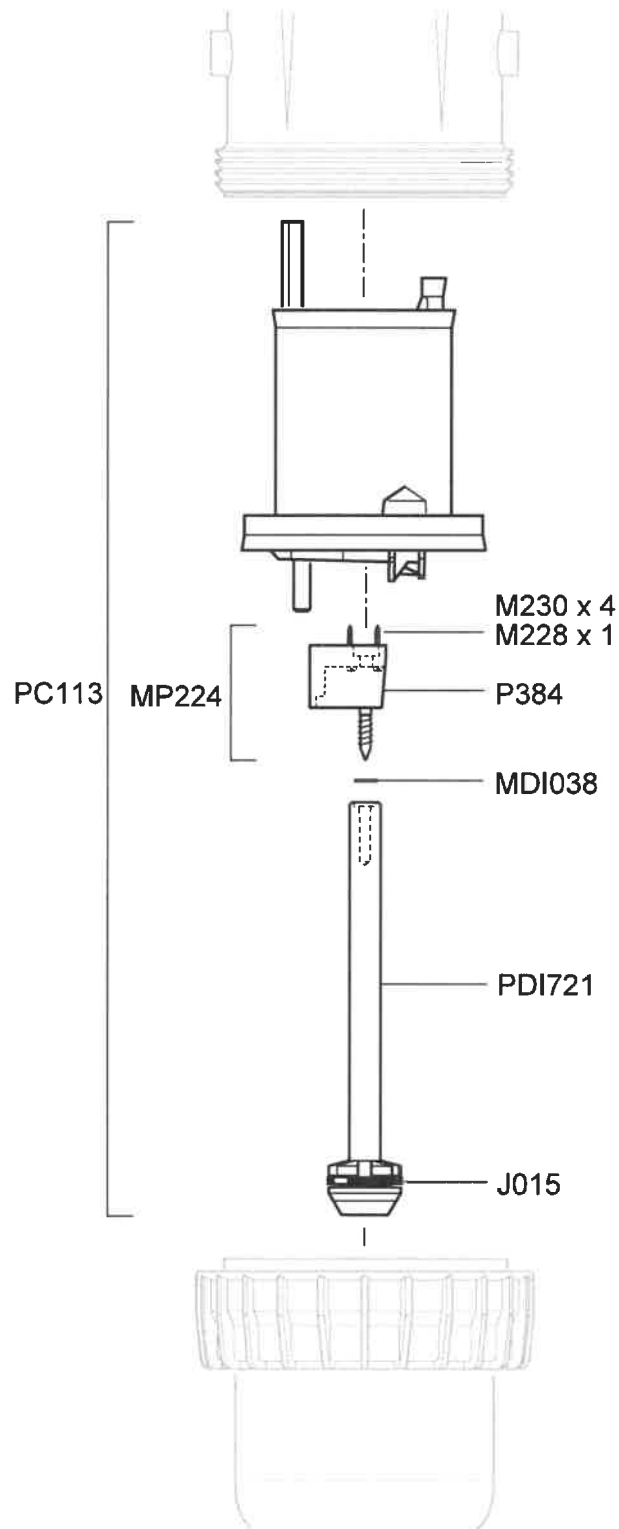

# Dosatron D45RE8IE

4.5m<sup>3</sup>/h - 3 - 8%  
0.5 - 5 bar

PVDF - MP096P - Upper Body Assembly PVDF Including MP150  
PJ063P - Lower Body PVDF and Seal  
P221P - Body Connection Nut PVDF

# Dosatron D45RE8IE

Up to Serial Number: 07081104

4.5m<sup>3</sup>/h - 3 - 8%

0.5 - 5 bar

Seal Set:-PJ100 - N/A  
 (J534 x 2, J093, J053 x 3, J015, J054 x 3, PJ017-N/A, P185)

**Dosatron D45RE8IE**  
 From Serial Number: 07081105

**4.5m<sup>3</sup>/h - 3 - 8%**  
**0.5 - 5 bar**

**Dosatron D45RE8IE**  
Up to Serial Number: 07081104

**4.5m<sup>3</sup>/h - 3 - 8%**  
**0.5 - 5 bar**

**Dosatron D45RE8IE**  
From Serial Number: 07081105

**4.5m<sup>3</sup>/h - 3 - 8%**  
**0.5 - 5 bar**

Dosatron D45RE8IE  
From Serial Number: 07081105

4.5m<sup>3</sup>/h - 3 - 8%  
0.5 - 5 bar