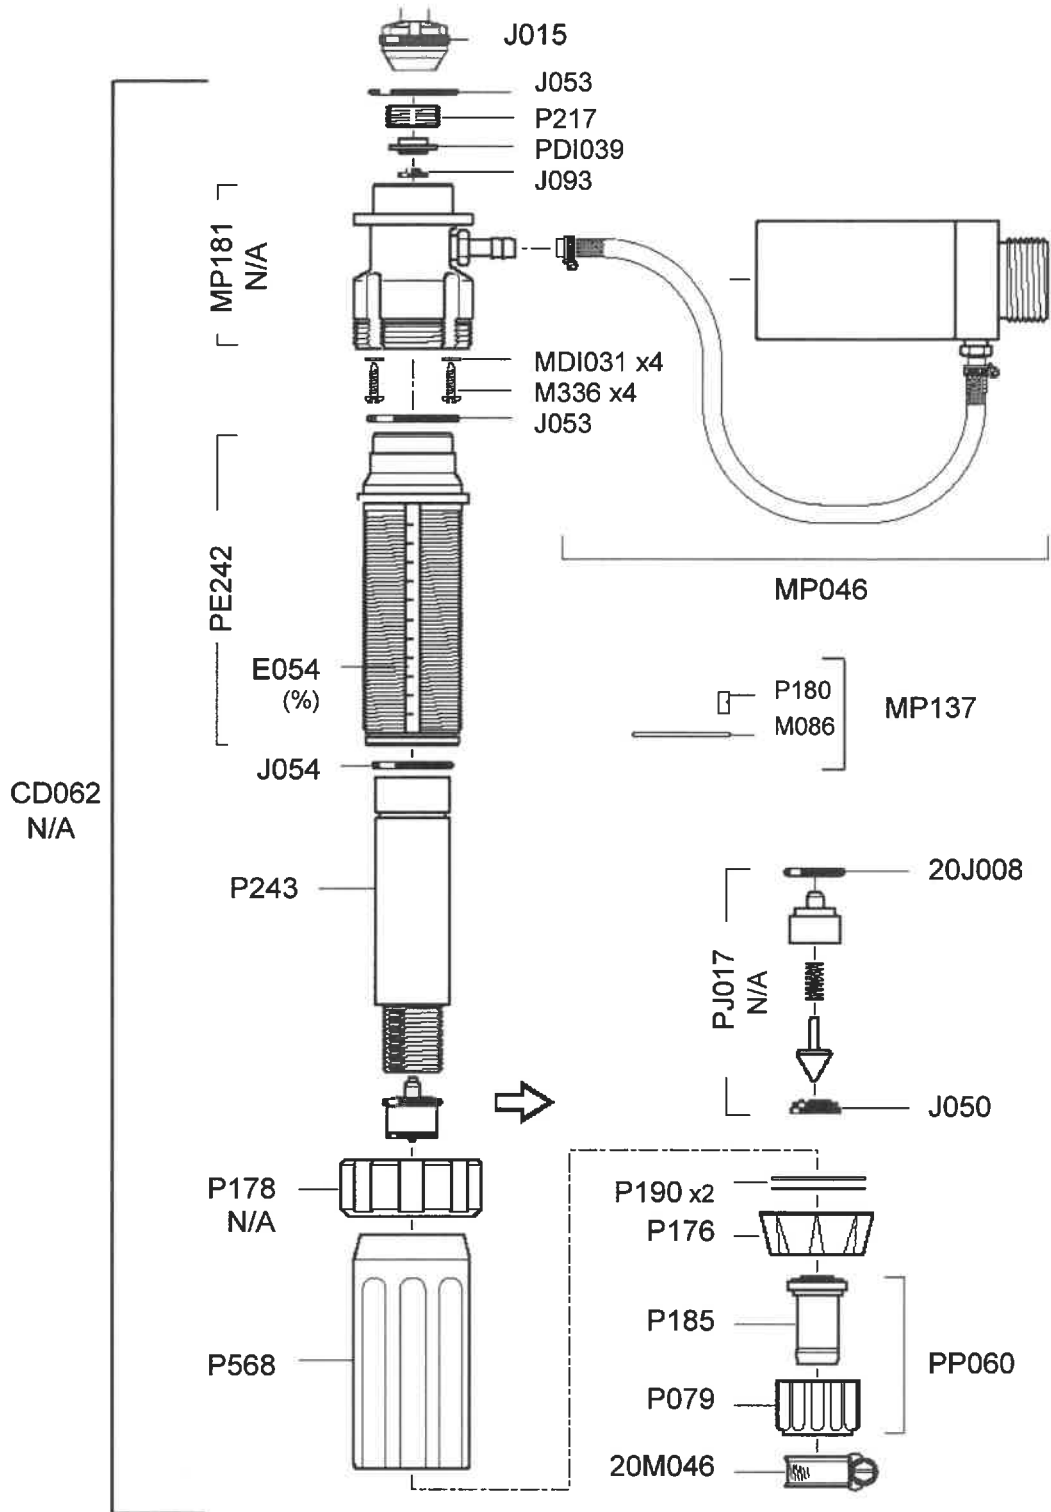

# Dosatron D45RE8IE

4.5m<sup>3</sup>/h - 3 - 8%  
0.5 - 5 bar

PVDF - MP096P - Upper Body Assembly PVDF Including MP150  
PJ063P - Lower Body PVDF and Seal  
P221P - Body Connection Nut PVDF

# Dosatron D45RE8IE

Up to Serial Number: 07081104

4.5m<sup>3</sup>/h - 3 - 8%

0.5 - 5 bar

Seal Set:-PJ100 - N/A  
 (J534 x 2, J093, J053 x 3, J015, J054 x 3, PJ017-N/A, P185)

**Dosatron D45RE8IE**  
 From Serial Number: 07081105

**4.5m<sup>3</sup>/h - 3 - 8%**  
**0.5 - 5 bar**

Seal Kit - PJ150  
 (J534x2, J536, MDI348, 20J024, JDI125, JDI108x2, PDI723, J015, J053x2, JDI013, PJD1007)

**Dosatron D45RE8IE**  
From Serial Number: 07081105

**4.5m<sup>3</sup>/h - 3 - 8%**  
**0.5 - 5 bar**

**Dosatron D45RE8IE**  
Up to Serial Number: 07081104

**4.5m<sup>3</sup>/h - 3 - 8%**  
**0.5 - 5 bar**

**Dosatron D45RE8IE**  
From Serial Number: 07081105