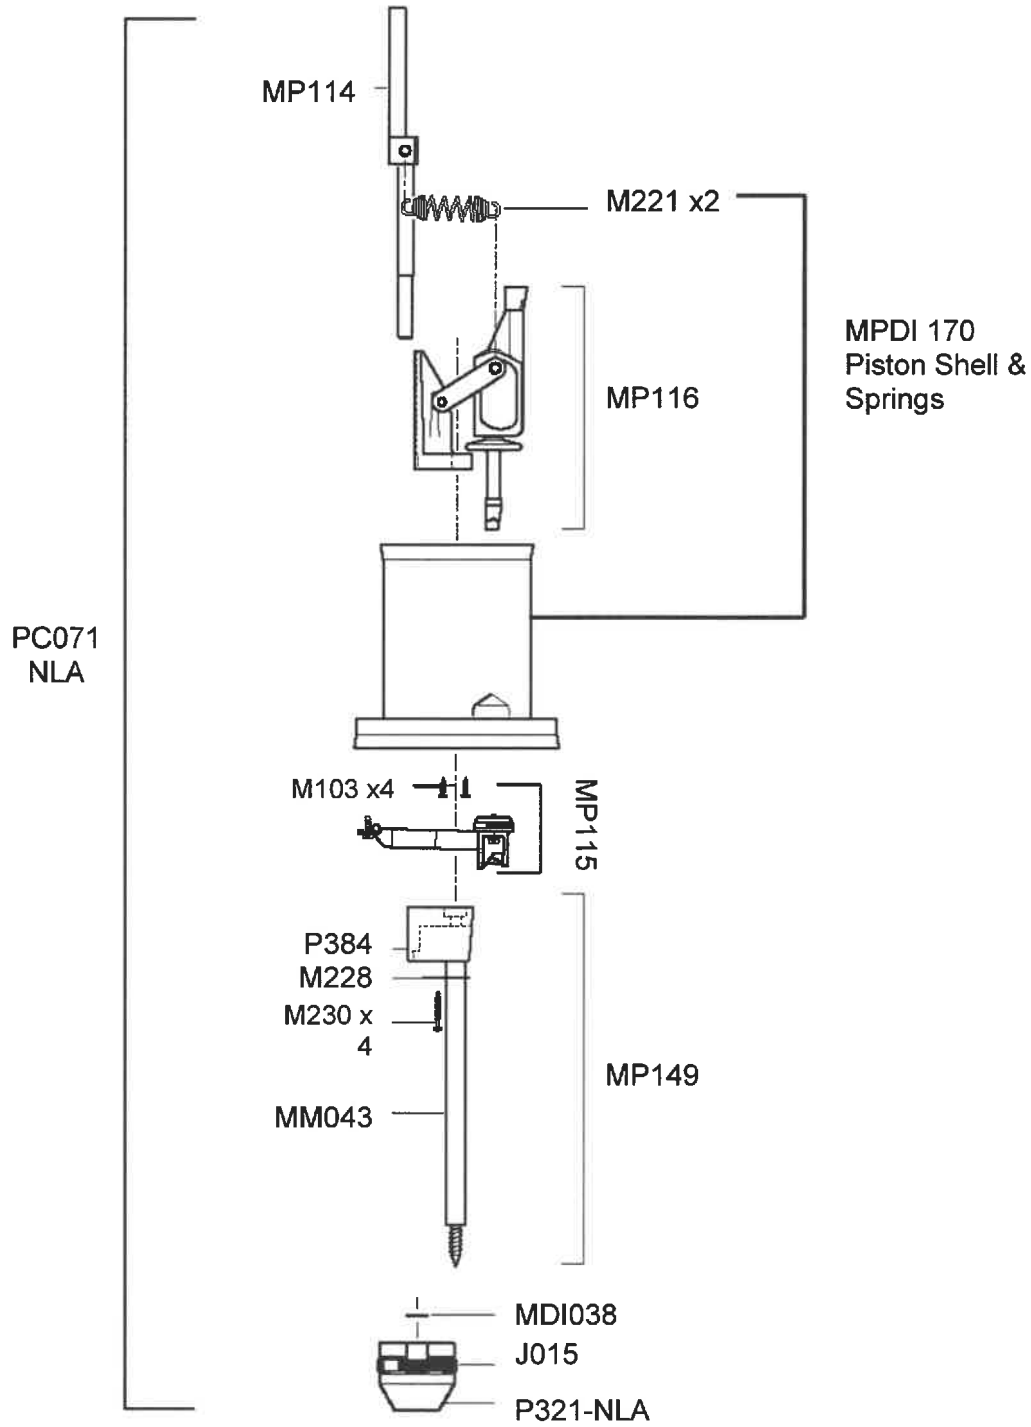

# Dosatron D45RE8IE

4.5m<sup>3</sup>/h - 3 - 8%  
0.5 - 5 bar

PVDF - MP096P - Upper Body Assembly PVDF Including MP150  
PJ063P - Lower Body PVDF and Seal  
P221P - Body Connection Nut PVDF

# Dosatron D45RE8IE

Up to Serial Number: 07081104

4.5m<sup>3</sup>/h - 3 - 8%

0.5 - 5 bar

Seal Set:-PJ100 - N/A  
 (J534 x 2, J093, J053 x 3, J015, J054 x 3, PJ017-N/A, P185)

**Dosatron D45RE8IE**  
 From Serial Number: 07081105

**4.5m<sup>3</sup>/h - 3 - 8%**  
**0.5 - 5 bar**

**Dosatron D45RE8IE**  
Up to Serial Number: 07081104

**4.5m<sup>3</sup>/h - 3 - 8%**  
**0.5 - 5 bar**

**Dosatron D45RE8IE**  
From Serial Number: 07081105

**4.5m<sup>3</sup>/h - 3 - 8%**  
**0.5 - 5 bar**

Dosatron D45RE8IE  
From Serial Number: 07081105

4.5m<sup>3</sup>/h - 3 - 8%  
0.5 - 5 bar