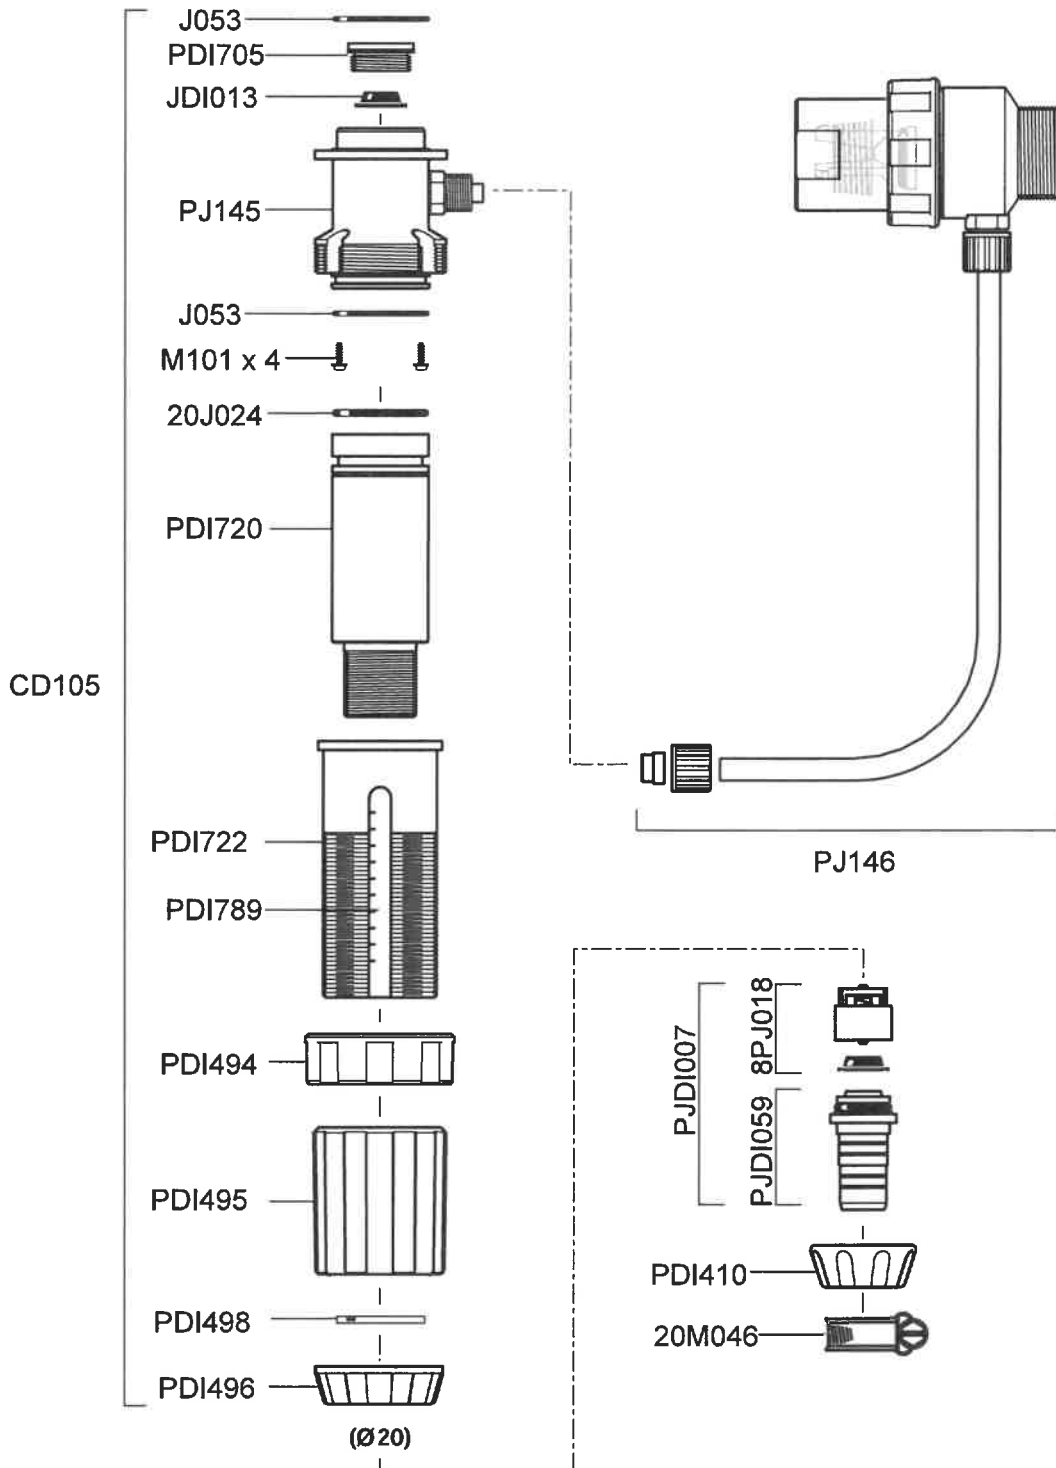

# Dosatron D45RE8IE

4.5m<sup>3</sup>/h - 3 - 8%  
0.5 - 5 bar

PVDF - MP096P - Upper Body Assembly PVDF Including MP150  
PJ063P - Lower Body PVDF and Seal  
P221P - Body Connection Nut PVDF

# Dosatron D45RE8IE

Up to Serial Number: 07081104

4.5m<sup>3</sup>/h - 3 - 8%

0.5 - 5 bar

Seal Set:-PJ100 - N/A  
 (J534 x 2, J093, J053 x 3, J015, J054 x 3, PJ017-N/A, P185)

**Dosatron D45RE8IE**  
 From Serial Number: 07081105

**4.5m<sup>3</sup>/h - 3 - 8%**  
**0.5 - 5 bar**

Seal Kit - PJ150  
 (J534x2, J536, MDI348, 20J024, JDI125, JDI108x2, PDI723, J015, J053x2, JDI013, PJD1007)

**Dosatron D45RE8IE**  
From Serial Number: 07081105

**4.5m<sup>3</sup>/h - 3 - 8%**  
**0.5 - 5 bar**

**Dosatron D45RE8IE**  
Up to Serial Number: 07081104

**4.5m<sup>3</sup>/h - 3 - 8%**  
**0.5 - 5 bar**

**Dosatron D45RE8IE**  
From Serial Number: 07081105