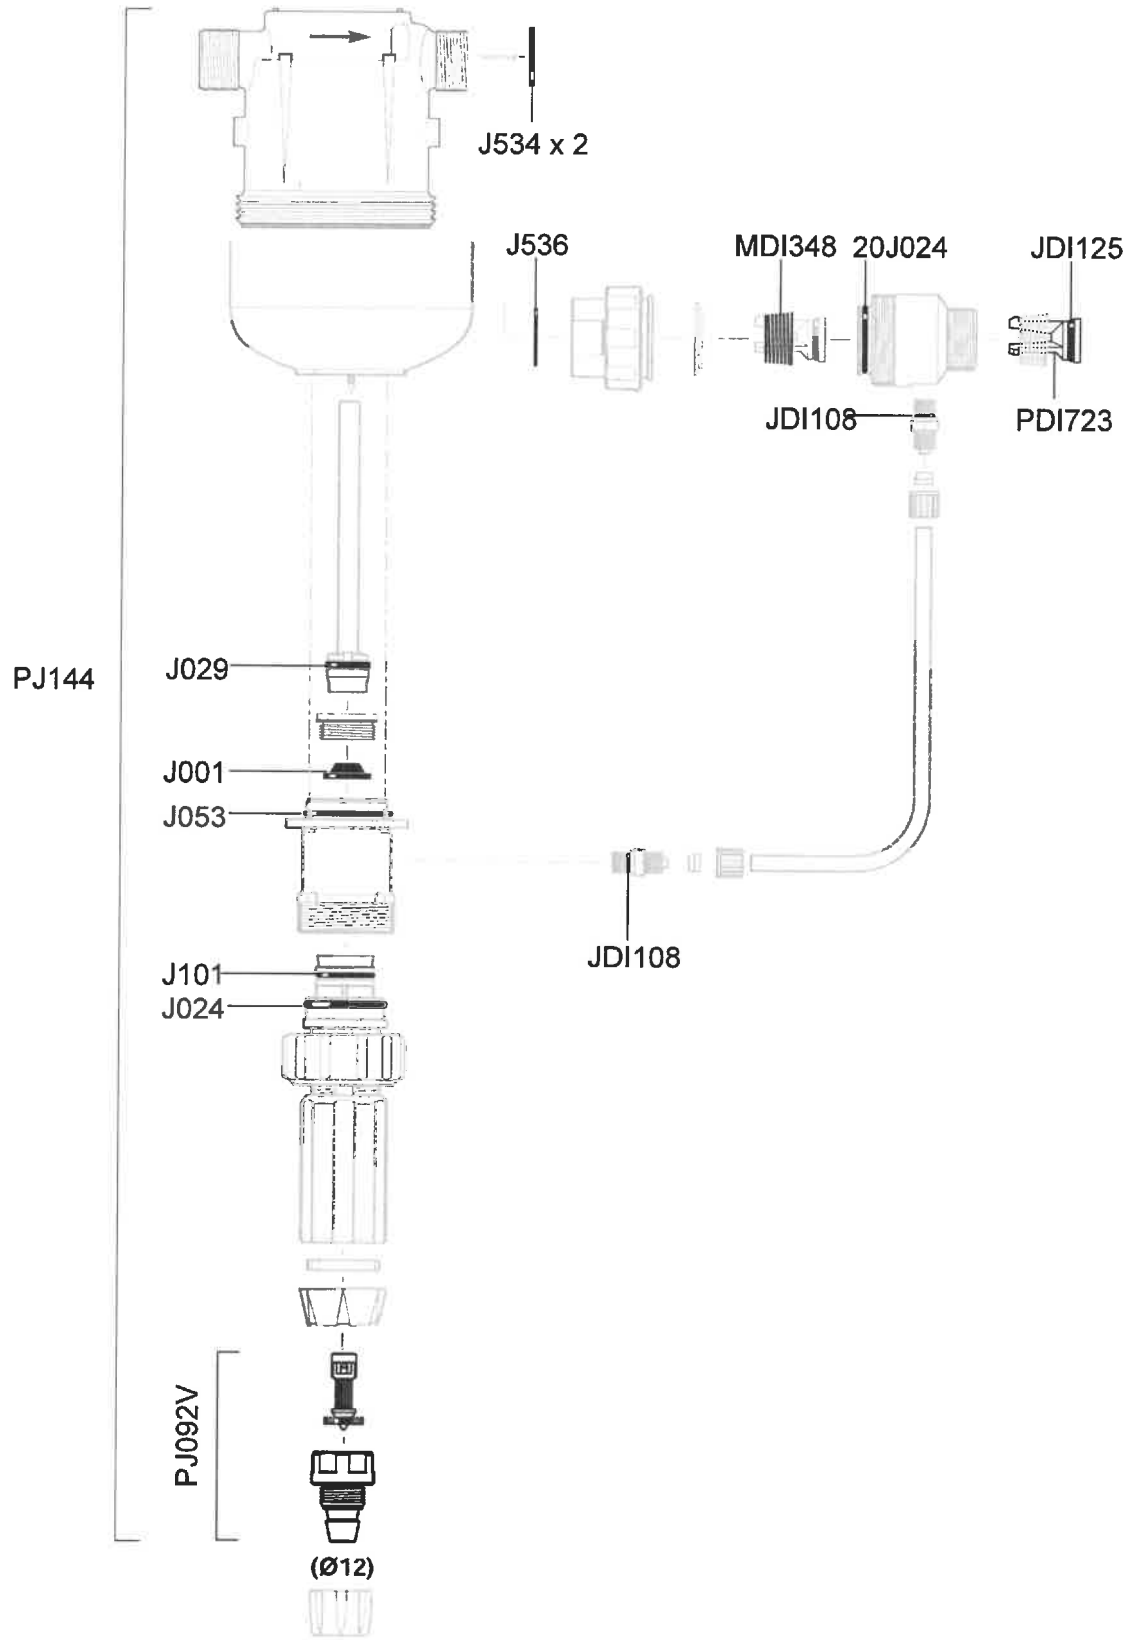

PVDF - MP096P - Upper Body Assembly PVDF Including MP150
PJ063P - Lower Body PVDF and Seal
P221P - Body Connection Nut PVDF

Seal Set:- PJ095
(J534 x 2, J093, J053 x 2, J029, J101, J024, J054 x 2, PJ025, PDI1212)

Seal Kit - PJ144

(J534x2, J536, MDI348, 20J024, JDI125, JDI108x2, PDI723, J029, J001, J053, J101, J024, PJ092V)