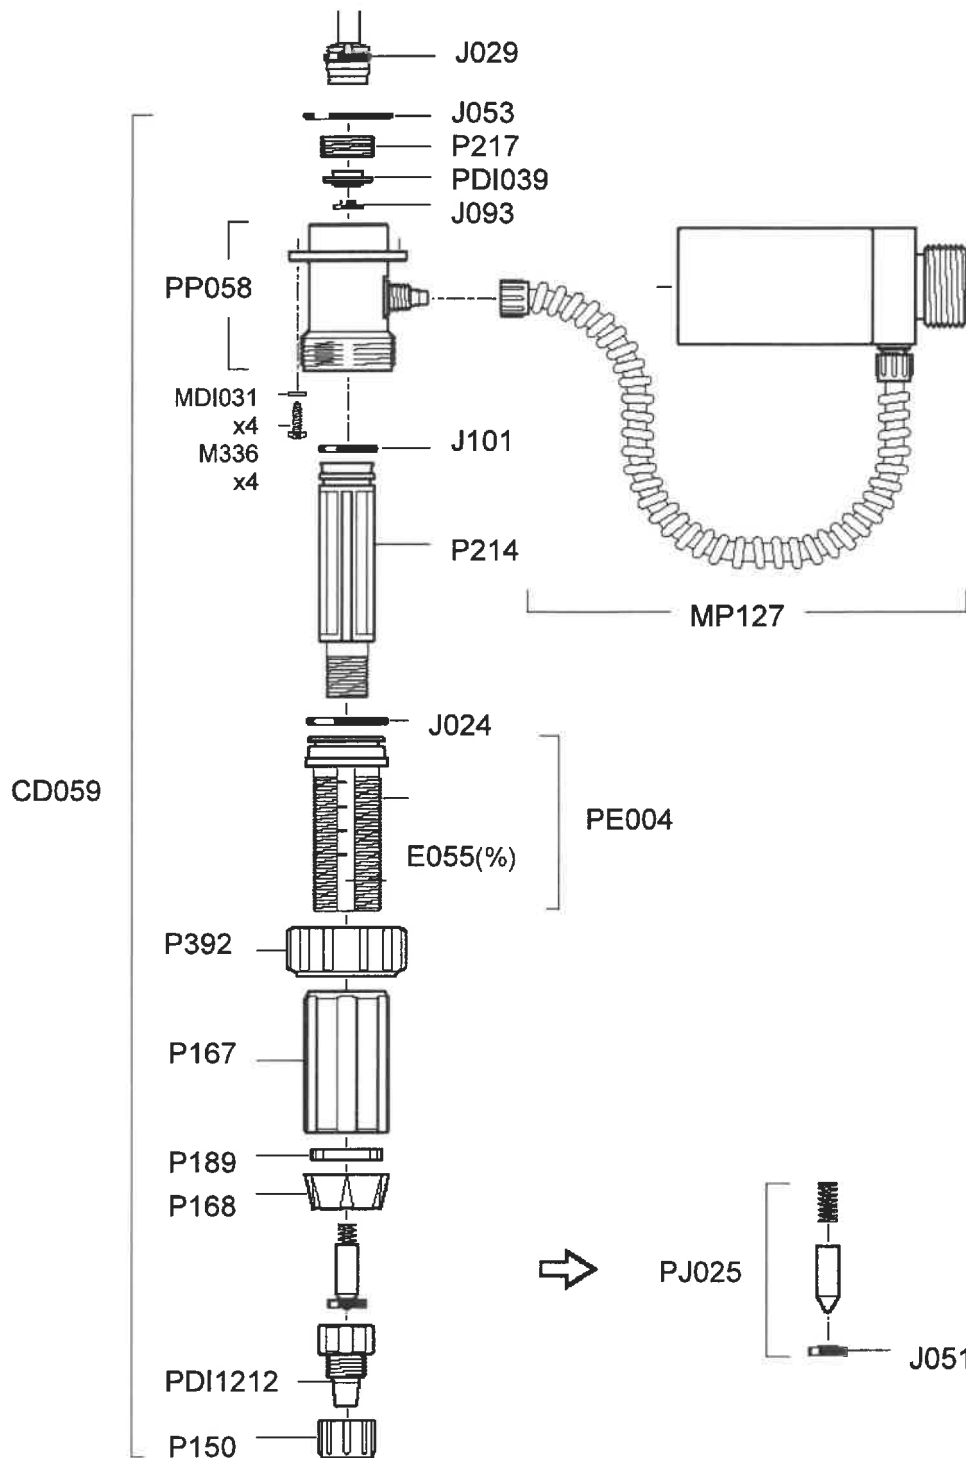

PVDF - MP096P - Upper Body Assembly PVDF Including MP150
PJ063P - Lower Body PVDF and Seal
P221P - Body Connection Nut PVDF

Seal Set:- PJ095
(J534 x 2, J093, J053 x 2, J029, J101, J024, J054 x 2, PJ025, PDI1212)

Seal Kit - PJ144

(J534x2, J536, MDI348, 20J024, JDI125, JDI108x2, PDI723, J029, J001, J053, J101, J024, PJ092V)