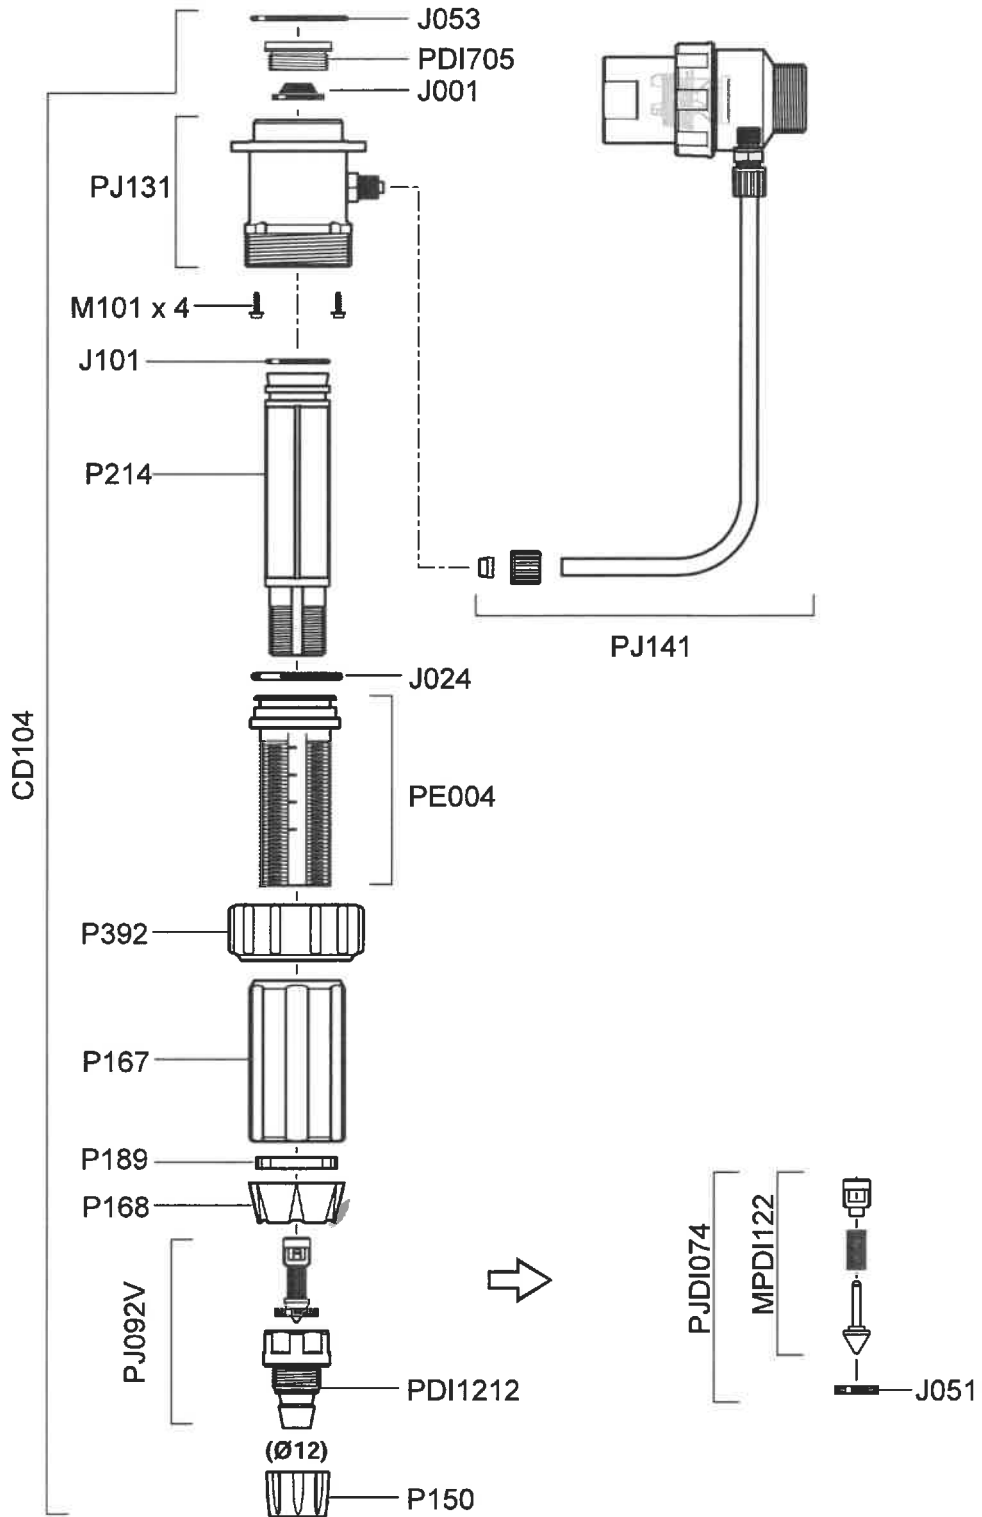

PVDF - MP096P - Upper Body Assembly PVDF Including MP150
PJ063P - Lower Body PVDF and Seal
P221P - Body Connection Nut PVDF

Seal Set:- PJ095
(J534 x 2, J093, J053 x 2, J029, J101, J024, J054 x 2, PJ025, PDI1212)

Seal Kit - PJ144

(J534x2, J536, MDI348, 20J024, JDI125, JDI108x2, PDI723, J029, J001, J053, J101, J024, PJ092V)