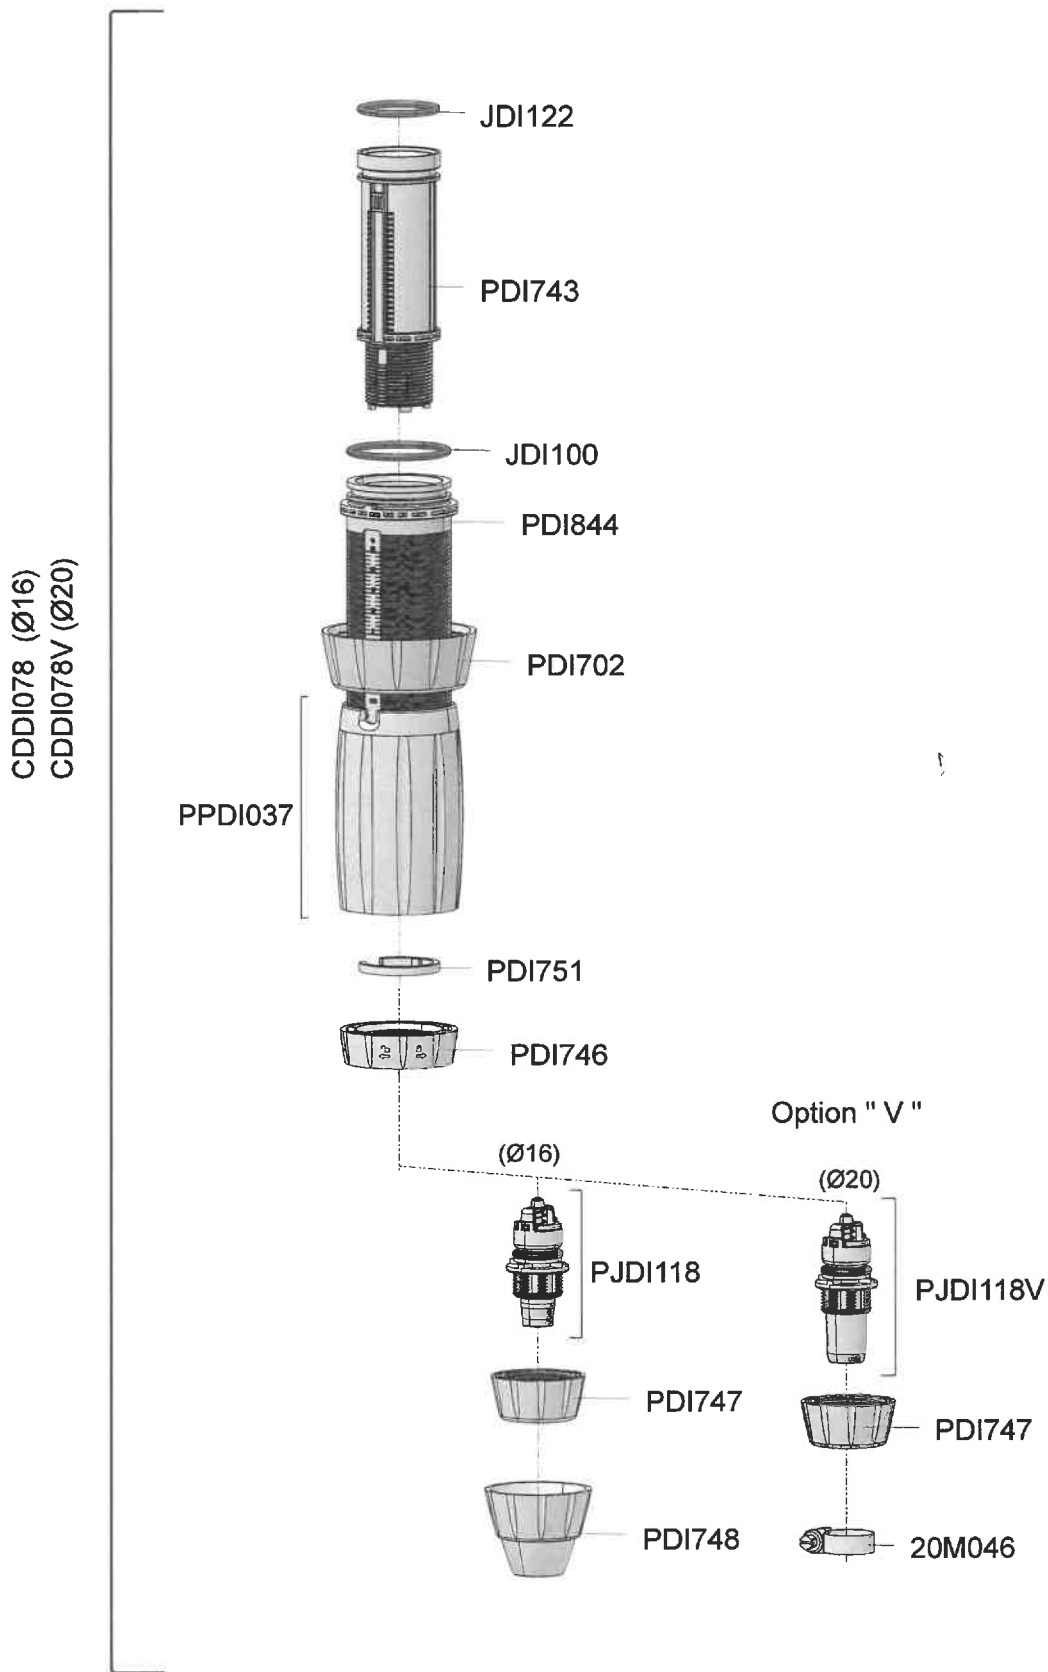

# Dosatron D3RE25IE

2 m<sup>3</sup>/h - 5 - 25%  
0.5 - 4 bar

PVDF - MPDI186P - Bell Housing Assembly PVDF  
MPDI186BPP - Bell Housing Assembly PVDF and By Pass  
PPDI057P - Lower Body PVDF and Wall Bracket

# Dosatron D3RE25IE

2 m<sup>3</sup>/h - 5 - 25%  
0.5 - 4 bar

**Dosatron D3RE25IE**  
Upto Serial Number: 16290363

**2 m<sup>3</sup>/h - 5 - 25%**  
**0.5 - 4 bar**

# Dosatron D3RE25IE

Up to Serial Number: 1340....

2 m<sup>3</sup>/h - 5 - 25%

0.5 - 4 bar

Seal Kits up to Serial Number: 13400000:-

**PJDI135 (Ø16)**

(JDI139, PJDI136, JDI122, JDI100x2, J802, PJDI161, J052, JDI013, JDI108x2, PJDI118)

# Dosatron D3RE25IE

From Serial Number: 16290363

2 m<sup>3</sup>/h - 5 - 25%

0.5 - 4 bar

Seal Kits From Serial Number: 16290363