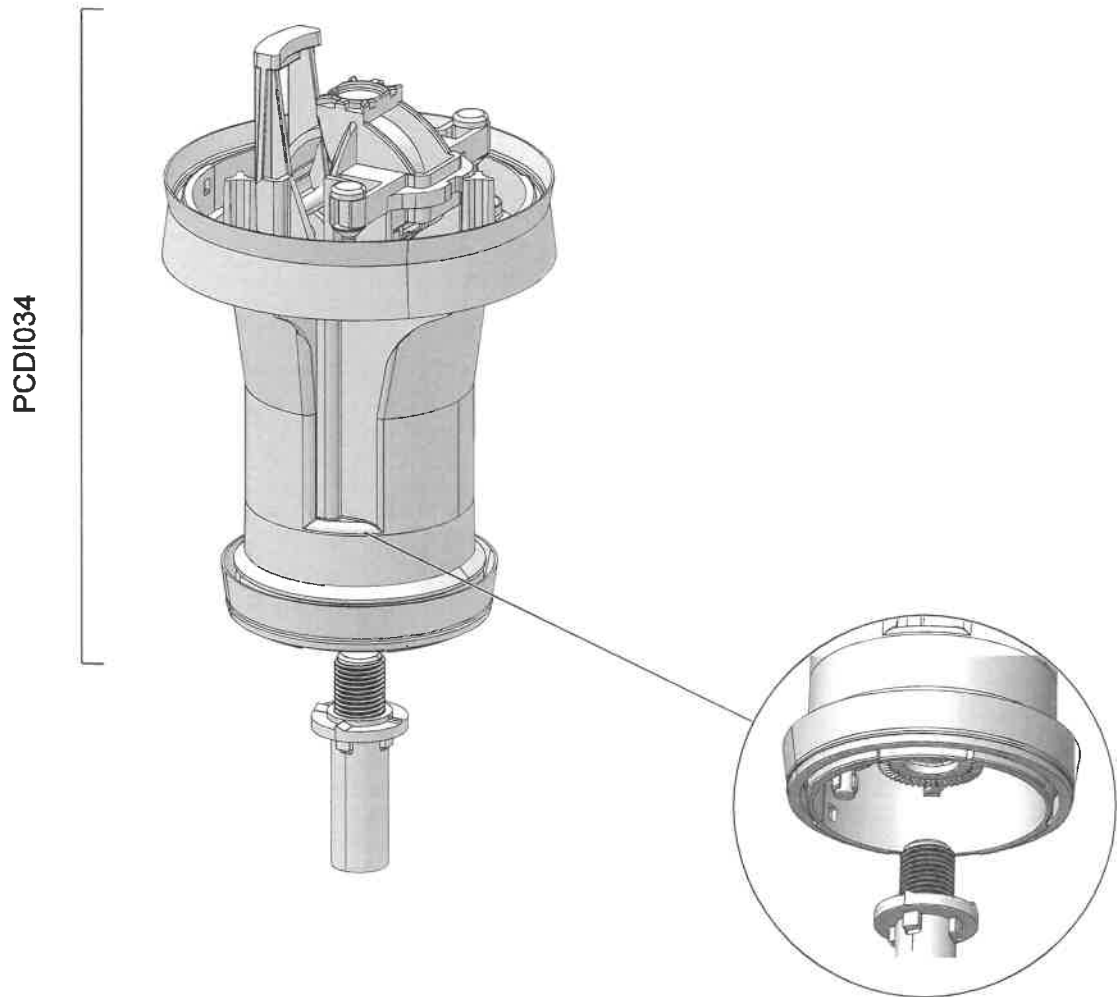

# Dosatron D3RE25IE

2 m<sup>3</sup>/h - 5 - 25%  
0.5 - 4 bar

PVDF - MPDI186P - Bell Housing Assembly PVDF  
MPDI186BPP - Bell Housing Assembly PVDF and By Pass  
PPDI057P - Lower Body PVDF and Wall Bracket

# Dosatron D3RE25IE

2 m<sup>3</sup>/h - 5 - 25%  
0.5 - 4 bar

**Dosatron D3RE25IE**  
Upto Serial Number: 16290363

**2 m<sup>3</sup>/h - 5 - 25%**  
**0.5 - 4 bar**