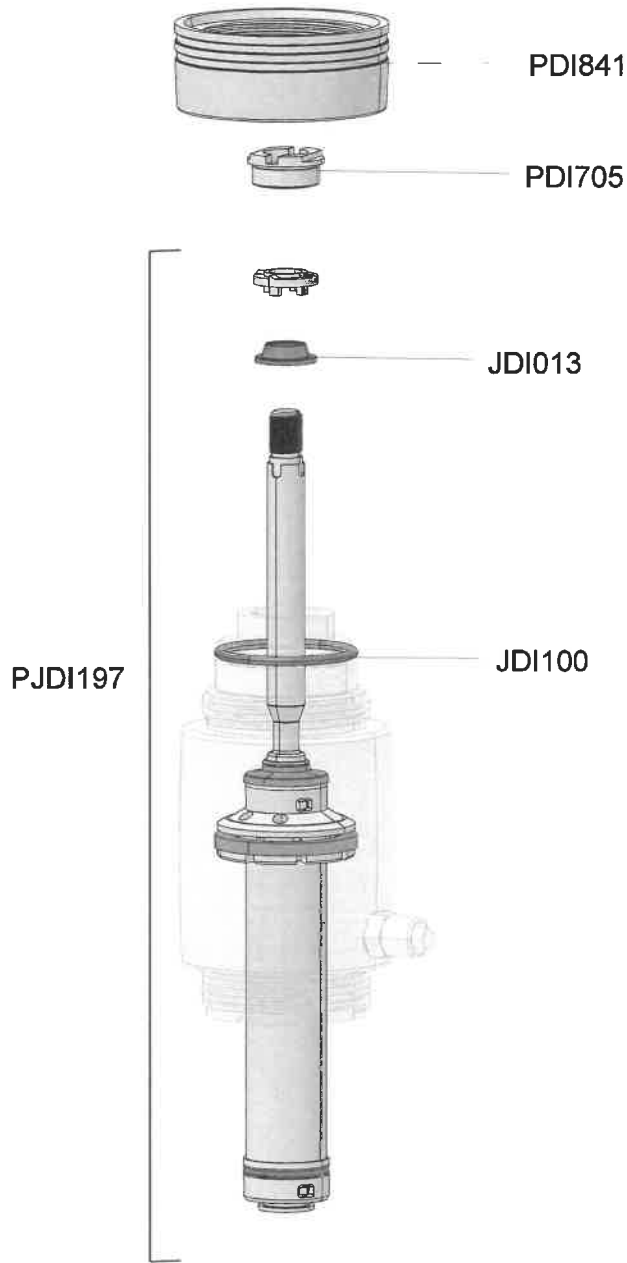

# Dosatron D3RE25IE

2 m<sup>3</sup>/h - 5 - 25%  
0.5 - 4 bar

PVDF - MPDI186P - Bell Housing Assembly PVDF  
MPDI186BPP - Bell Housing Assembly PVDF and By Pass  
PPDI057P - Lower Body PVDF and Wall Bracket

# Dosatron D3RE25IE

2 m<sup>3</sup>/h - 5 - 25%  
0.5 - 4 bar

**Dosatron D3RE25IE**  
Upto Serial Number: 16290363

**2 m<sup>3</sup>/h - 5 - 25%**  
**0.5 - 4 bar**

# Dosatron D3RE25IE

Up to Serial Number: 1340....

2 m<sup>3</sup>/h - 5 - 25%

0.5 - 4 bar

Seal Kits up to Serial Number: 13400000:-

**PJDI135 (Ø16)**

(JDI139, PJDI136, JDI122, JDI100x2, J802, PJDI161, J052, JDI013, JDI108x2, PJDI118)