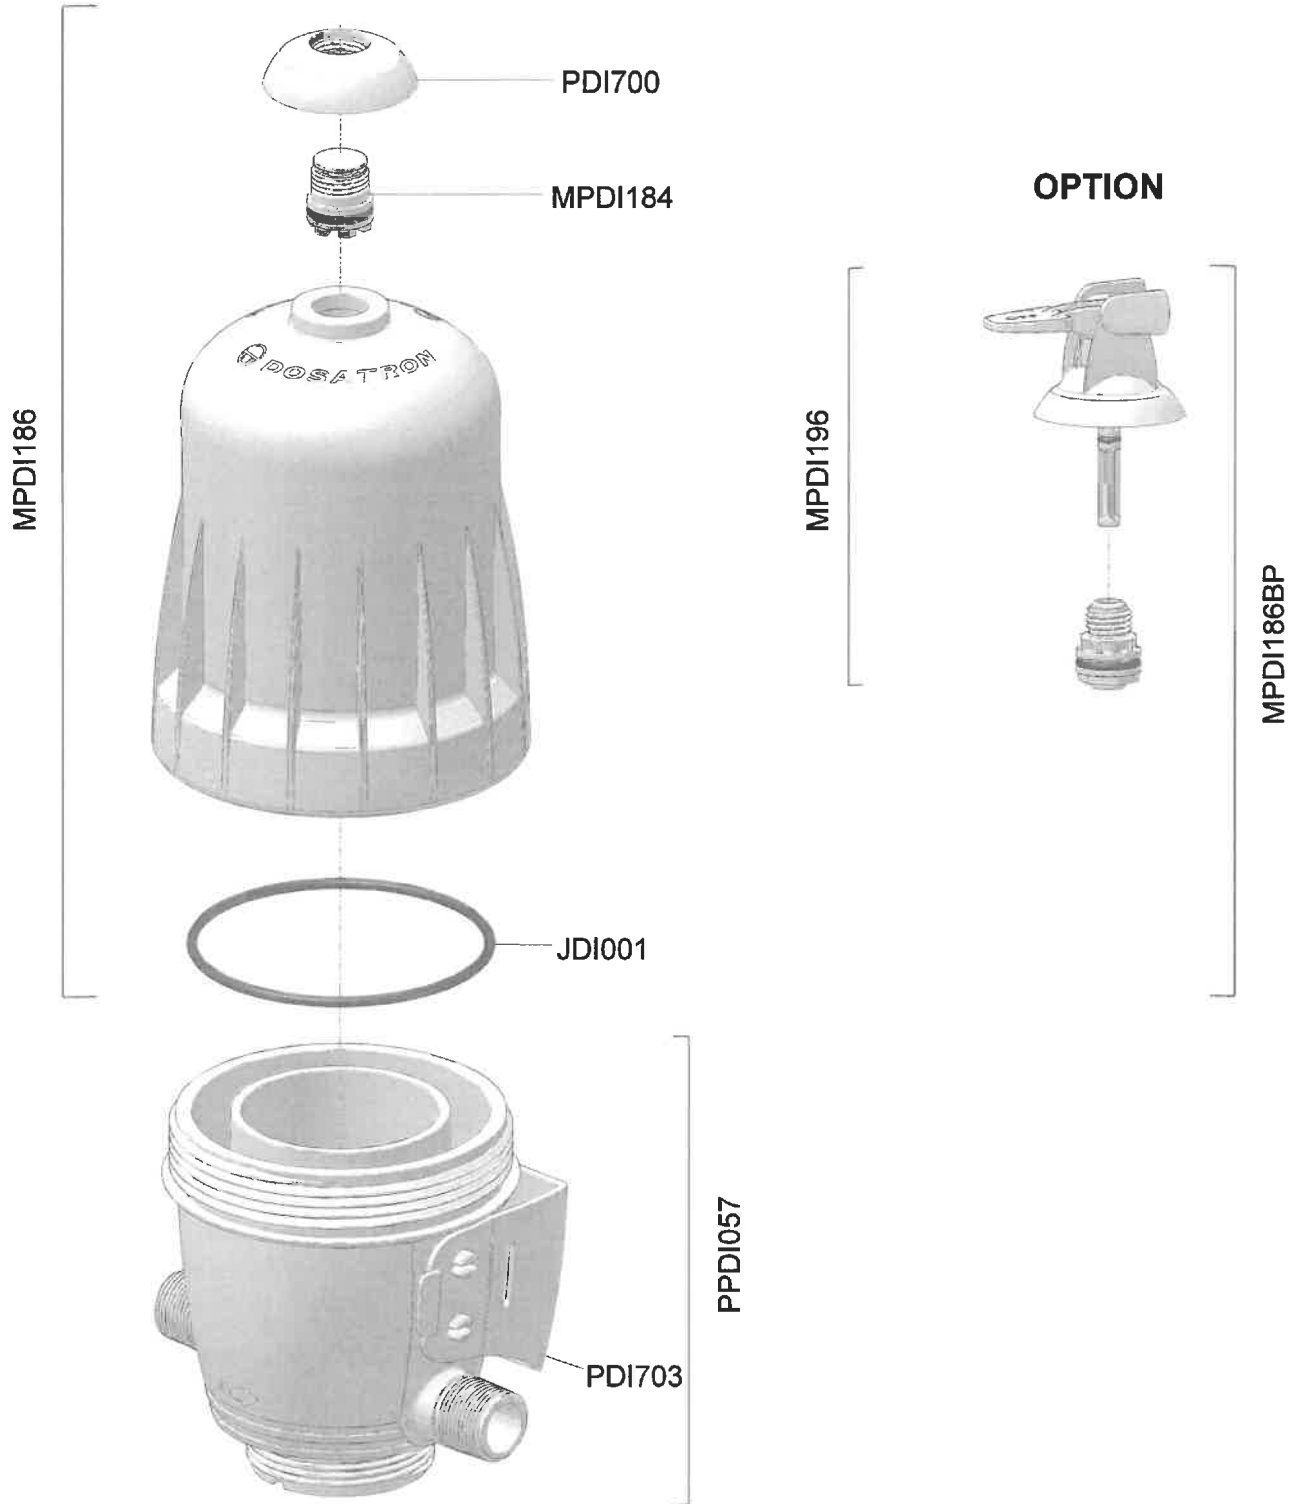

# Dosatron D3RE25IE

2 m<sup>3</sup>/h - 5 - 25%  
0.5 - 4 bar

PVDF - MPDI186P - Bell Housing Assembly PVDF  
MPDI186BPP - Bell Housing Assembly PVDF and By Pass  
PPDI057P - Lower Body PVDF and Wall Bracket

# Dosatron D3RE25IE

2 m<sup>3</sup>/h - 5 - 25%  
0.5 - 4 bar

**Dosatron D3RE25IE**  
Upto Serial Number: 16290363

**2 m<sup>3</sup>/h - 5 - 25%**  
**0.5 - 4 bar**