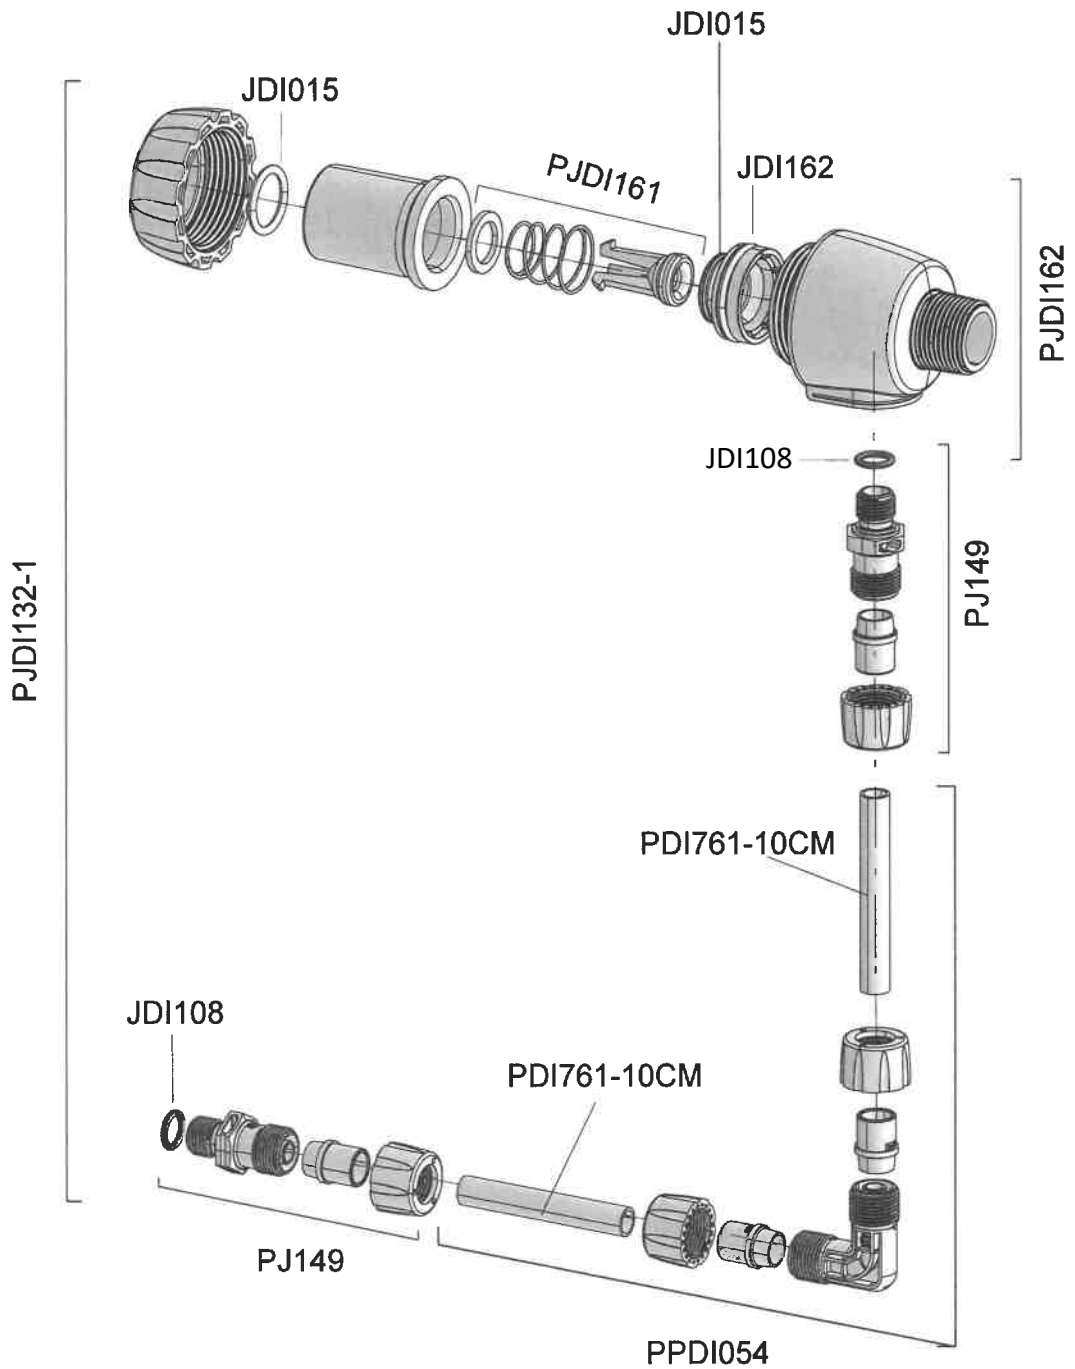

# Dosatron D3RE25IE

2 m<sup>3</sup>/h - 5 - 25%  
0.5 - 4 bar

PVDF - MPDI186P - Bell Housing Assembly PVDF  
MPDI186BPP - Bell Housing Assembly PVDF and By Pass  
PPDI057P - Lower Body PVDF and Wall Bracket

# Dosatron D3RE25IE

2 m<sup>3</sup>/h - 5 - 25%  
0.5 - 4 bar

**Dosatron D3RE25IE**  
Upto Serial Number: 16290363

**2 m<sup>3</sup>/h - 5 - 25%**  
**0.5 - 4 bar**

# Dosatron D3RE25IE

Up to Serial Number: 1340....

2 m<sup>3</sup>/h - 5 - 25%

0.5 - 4 bar

Seal Kits up to Serial Number: 13400000:-

**PJDI135 (Ø16)**

(JDI139, PJDI136, JDI122, JDI100x2, J802, PJDI161, J052, JDI013, JDI108x2, PJDI118)

# Dosatron D3RE25IE

From Serial Number: 16290363

2 m<sup>3</sup>/h - 5 - 25%

0.5 - 4 bar

Seal Kits From Serial Number: 16290363