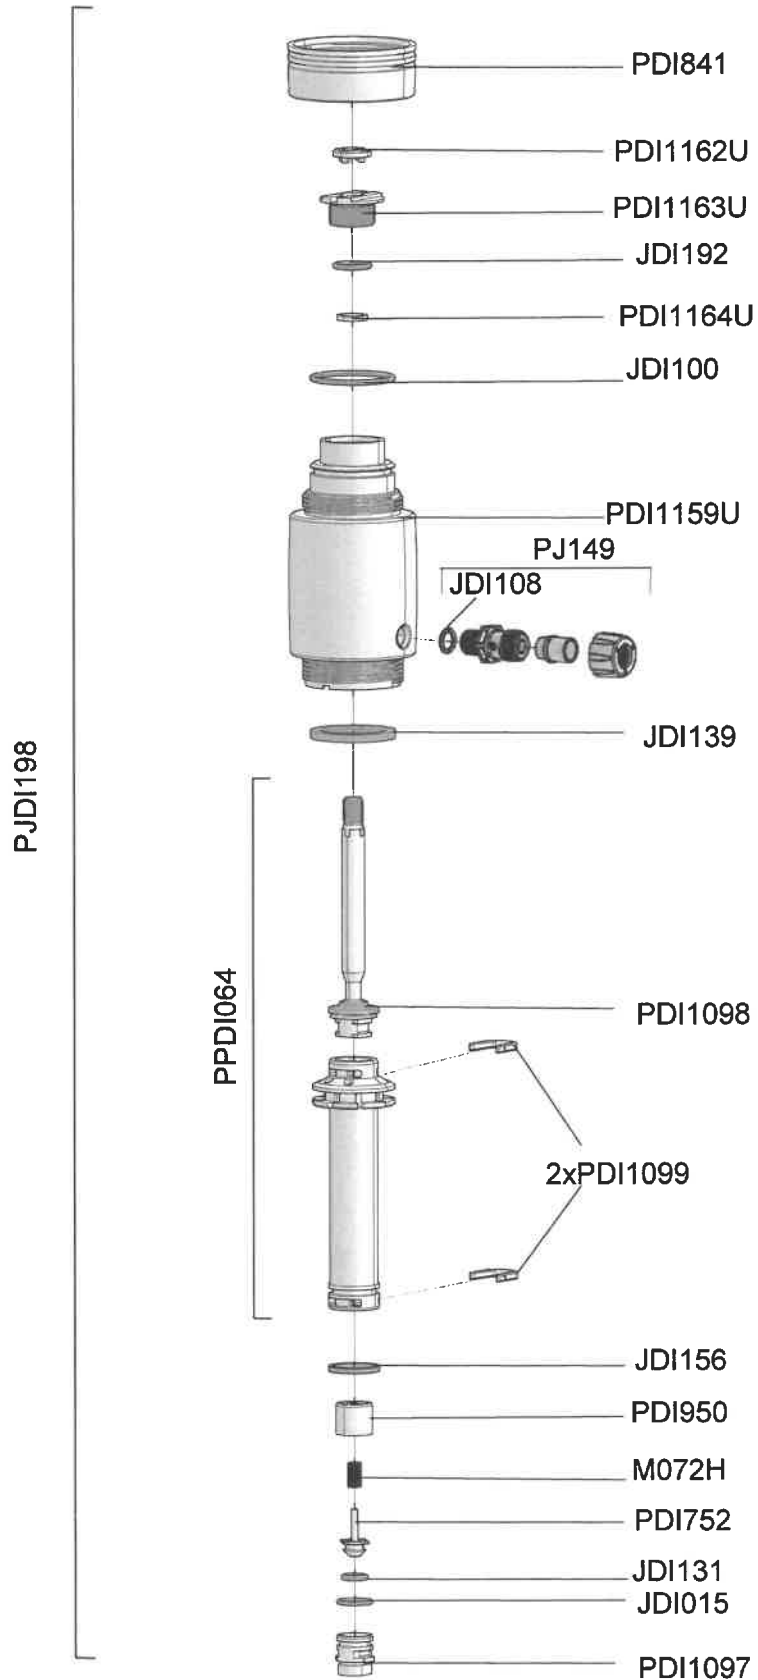

# Dosatron D3RE25IE

2 m<sup>3</sup>/h - 5 - 25%  
0.5 - 4 bar

PVDF - MPDI186P - Bell Housing Assembly PVDF  
MPDI186BPP - Bell Housing Assembly PVDF and By Pass  
PPDI057P - Lower Body PVDF and Wall Bracket

# Dosatron D3RE25IE

2 m<sup>3</sup>/h - 5 - 25%  
0.5 - 4 bar

**Dosatron D3RE25IE**  
Upto Serial Number: 16290363

**2 m<sup>3</sup>/h - 5 - 25%**  
**0.5 - 4 bar**

# Dosatron D3RE25IE

Up to Serial Number: 1340....

2 m<sup>3</sup>/h - 5 - 25%

0.5 - 4 bar

Seal Kits up to Serial Number: 13400000:-

**PJDI135 (Ø16)**

(JDI139, PJDI136, JDI122, JDI100x2, J802, PJDI161, J052, JDI013, JDI108x2, PJDI118)

# Dosatron D3RE25IE

From Serial Number: 1340.... to 16290362

2 m<sup>3</sup>/h - 5 - 25%

0.5 - 4 bar

Seal Kits From Serial Number: 1340.... to 1629036