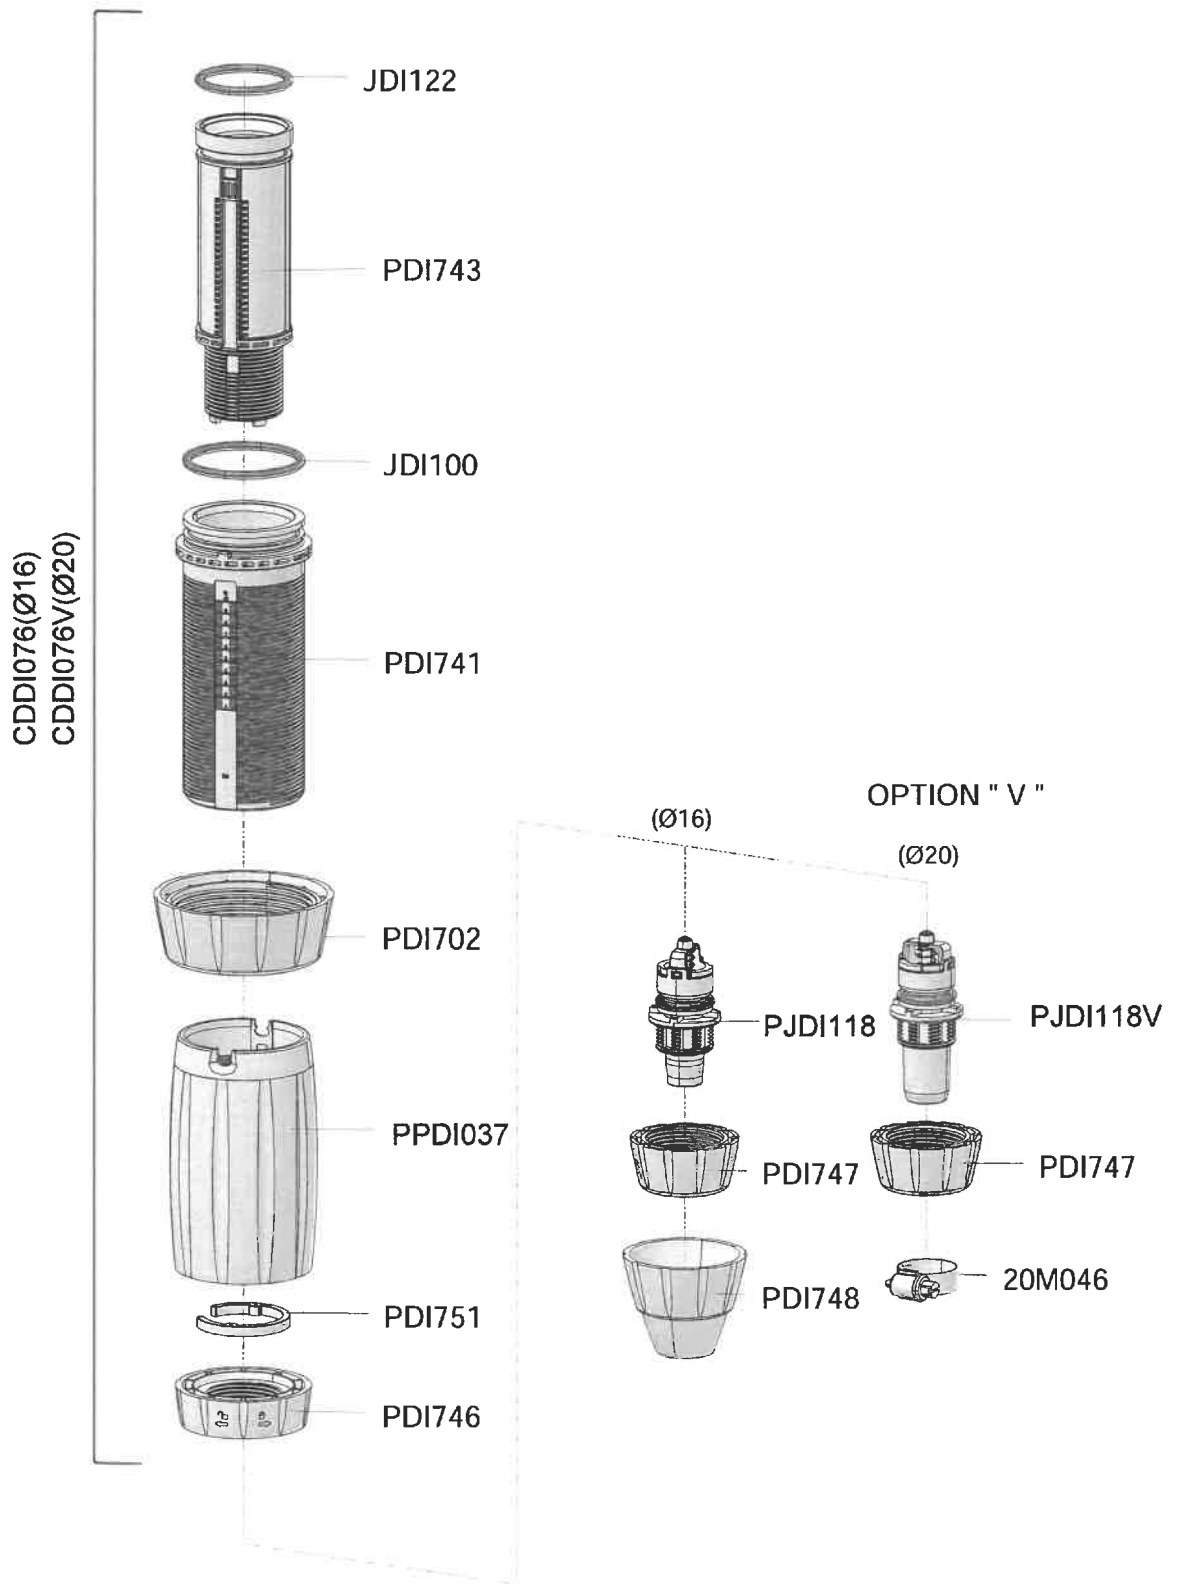

Dosatron D3RE10

3m³/h - 1 - 10%
0.5 - 6 bar

PVDF - MPDI186P - Bell Housing Assembly PVDF
MPDI186BPP - Bell Housing Assembly PVDF and By Pass
PPDI057P - D3 Lower Body PVDF and Wall Bracket

Seal Kits - PJD1122(Ø16)
(JDI123, JDI122, JDI100, PJD1118)
PJD1122V(Ø20)
(JDI123, JDI122, JDI100, PJD1118V)