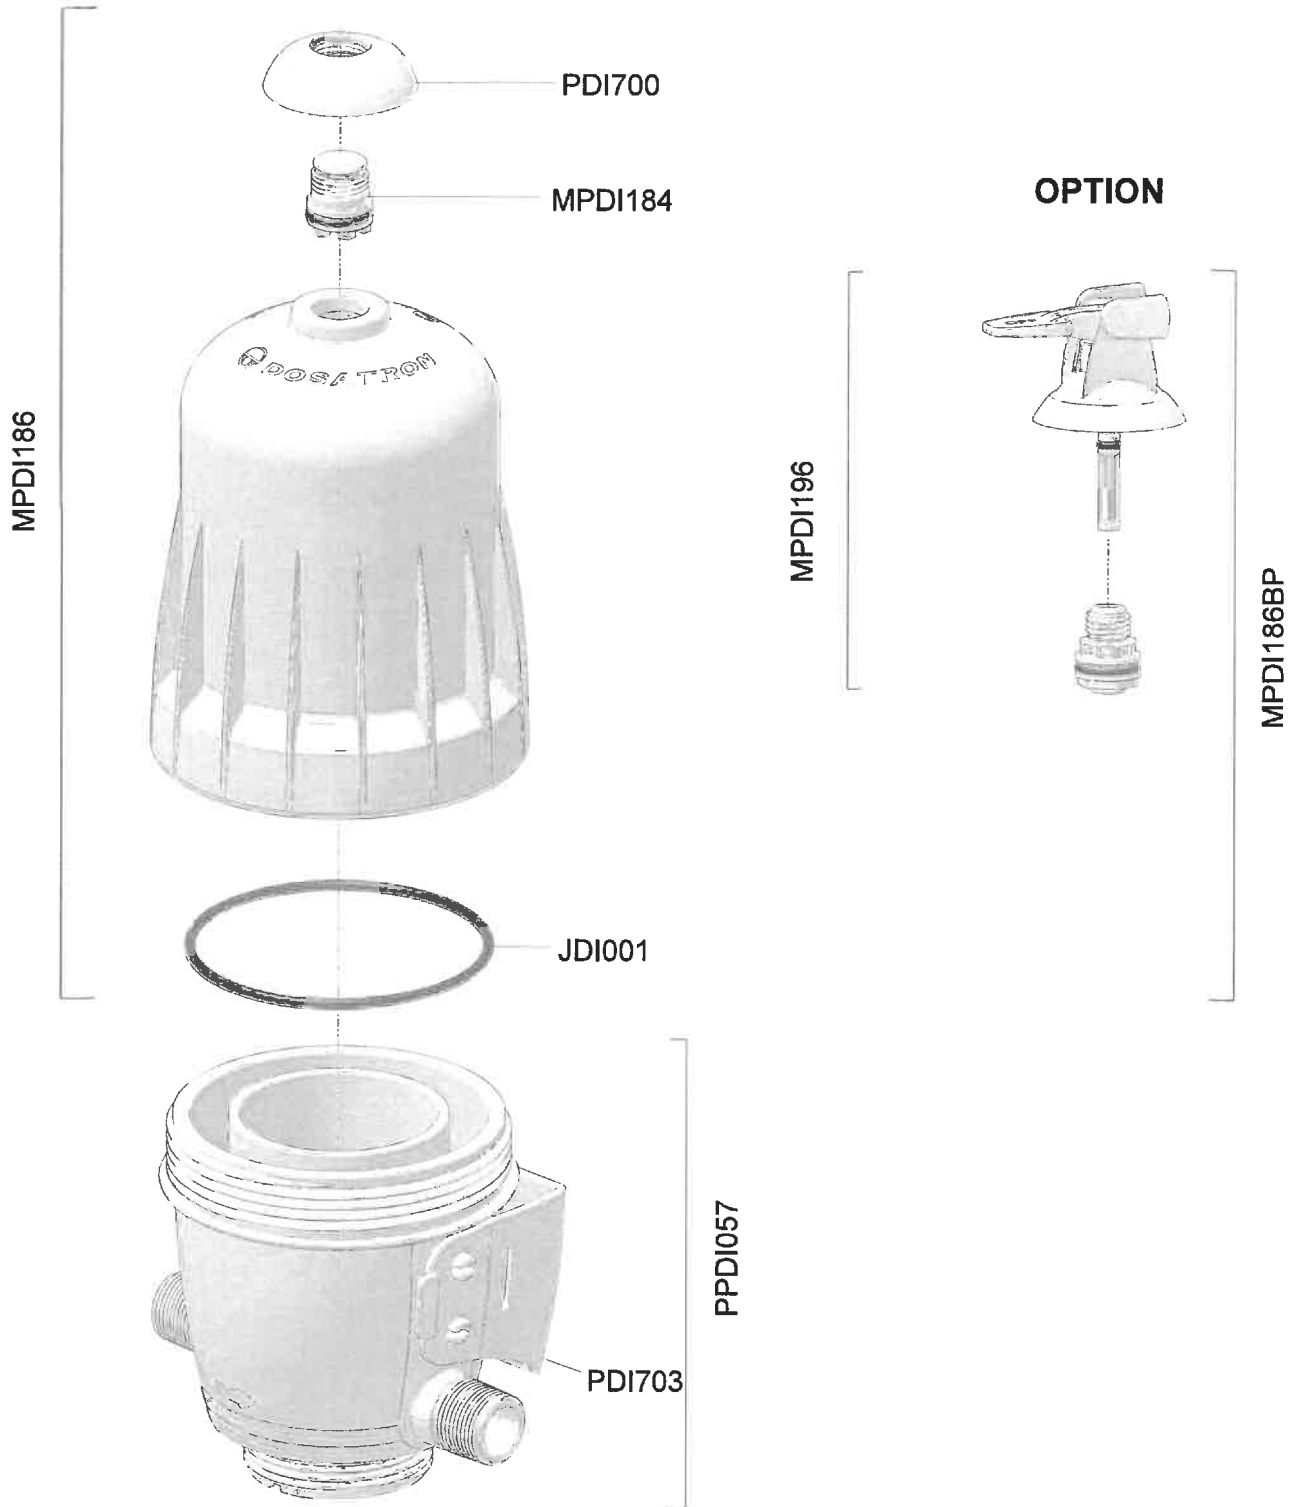

Dosatron D3RE10

3m³/h - 1 - 10%
0.5 - 6 bar

PVDF - MPDI186P - Bell Housing Assembly PVDF
MPDI186BPP - Bell Housing Assembly PVDF and By Pass
PPDI057P - D3 Lower Body PVDF and Wall Bracket

Seal Kits - PJD1122(Ø16)
(JDI123, JDI122, JDI100, PJD1118)
PJD1122V(Ø20)
(JDI123, JDI122, JDI100, PJD1118V)