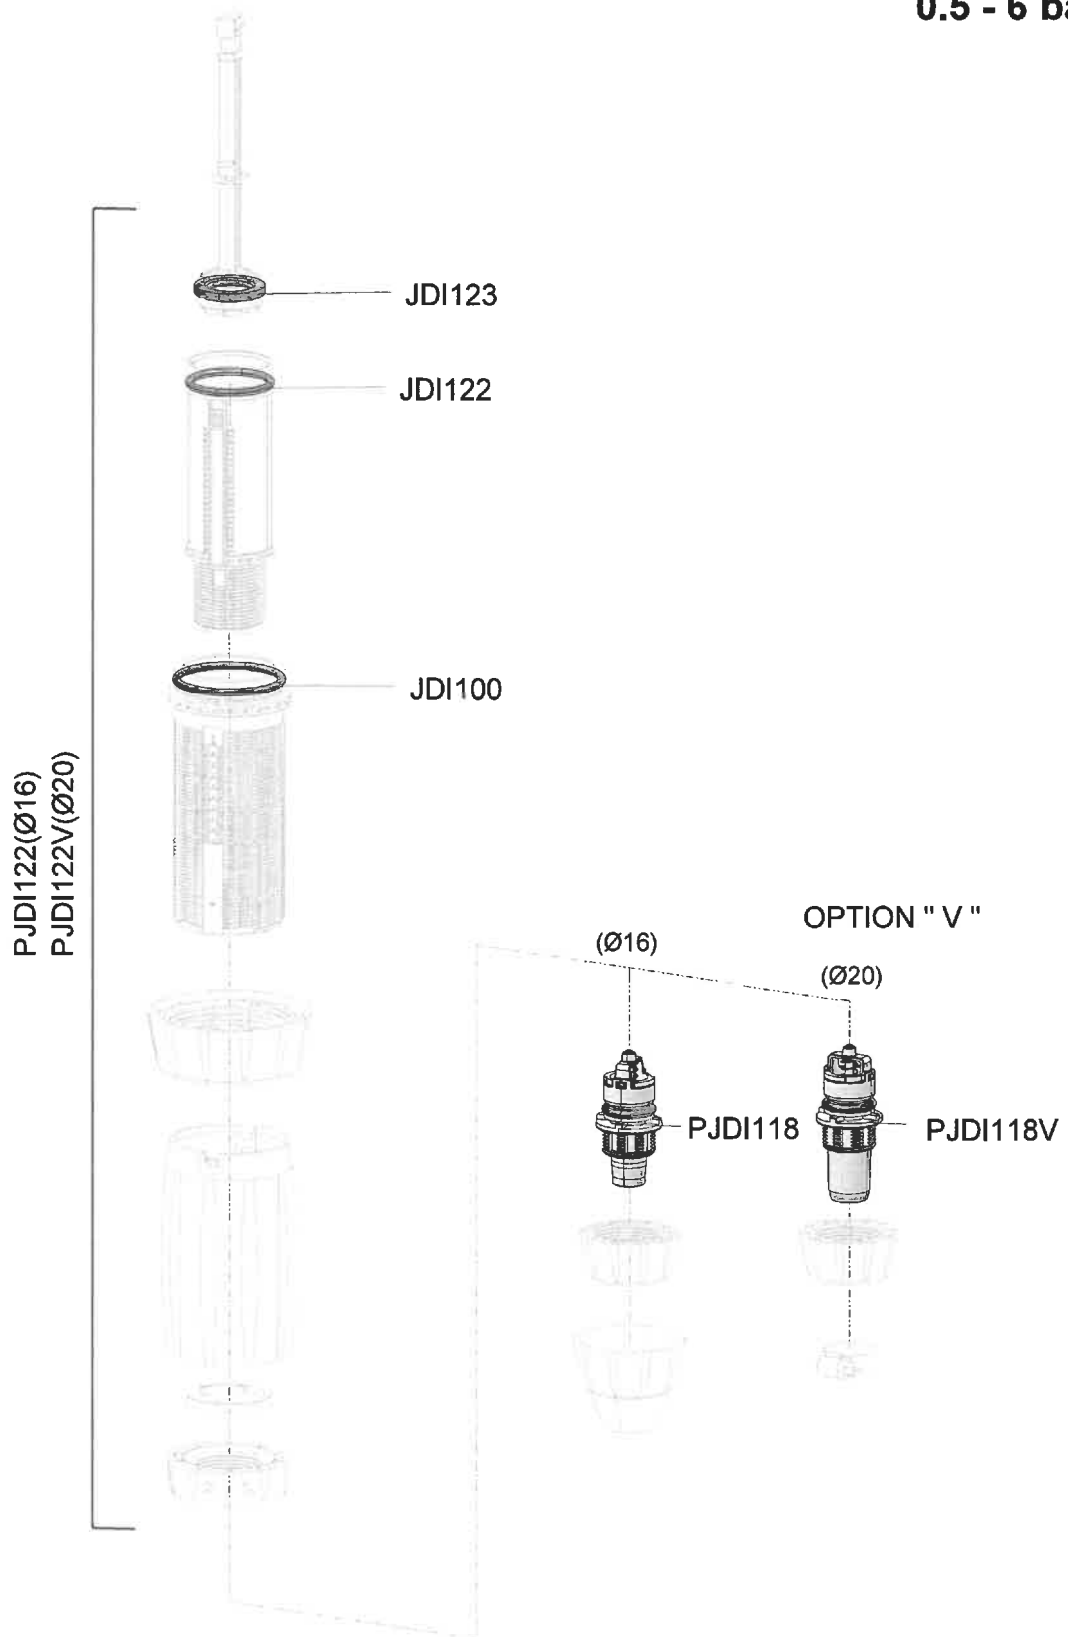

Dosatron D3RE10

3m³/h - 1 - 10%
0.5 - 6 bar

PVDF - MPDI186P - Bell Housing Assembly PVDF
MPDI186BPP - Bell Housing Assembly PVDF and By Pass
PPDI057P - D3 Lower Body PVDF and Wall Bracket

Seal Kits - PJD1122(Ø16)
(JDI123, JDI122, JDI100, PJD1118)
PJD1122V(Ø20)
(JDI123, JDI122, JDI100, PJD1118V)