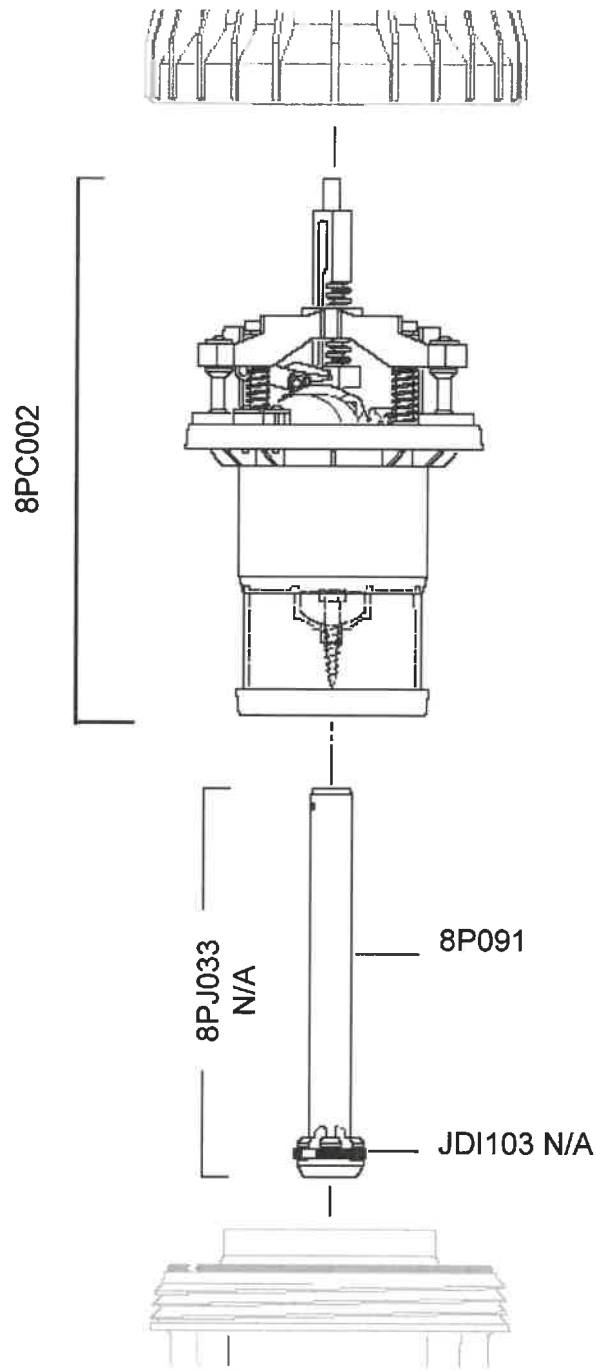

Dosatron D8R150

8m³/h – 1% - 5%
0.15 - 8 bar

Please contact supplier to check availability.

Please contact supplier to check availability.

8PJ057 Seal Set, Non Return Valve and Barbed Fitting:- N/A
(20J024, 8J040, 8PJ056)

Dosatron D8R150

8 m³/h - 1% - 5%
0.15 – 8 bar

**Please contact supplier to
check availability.**