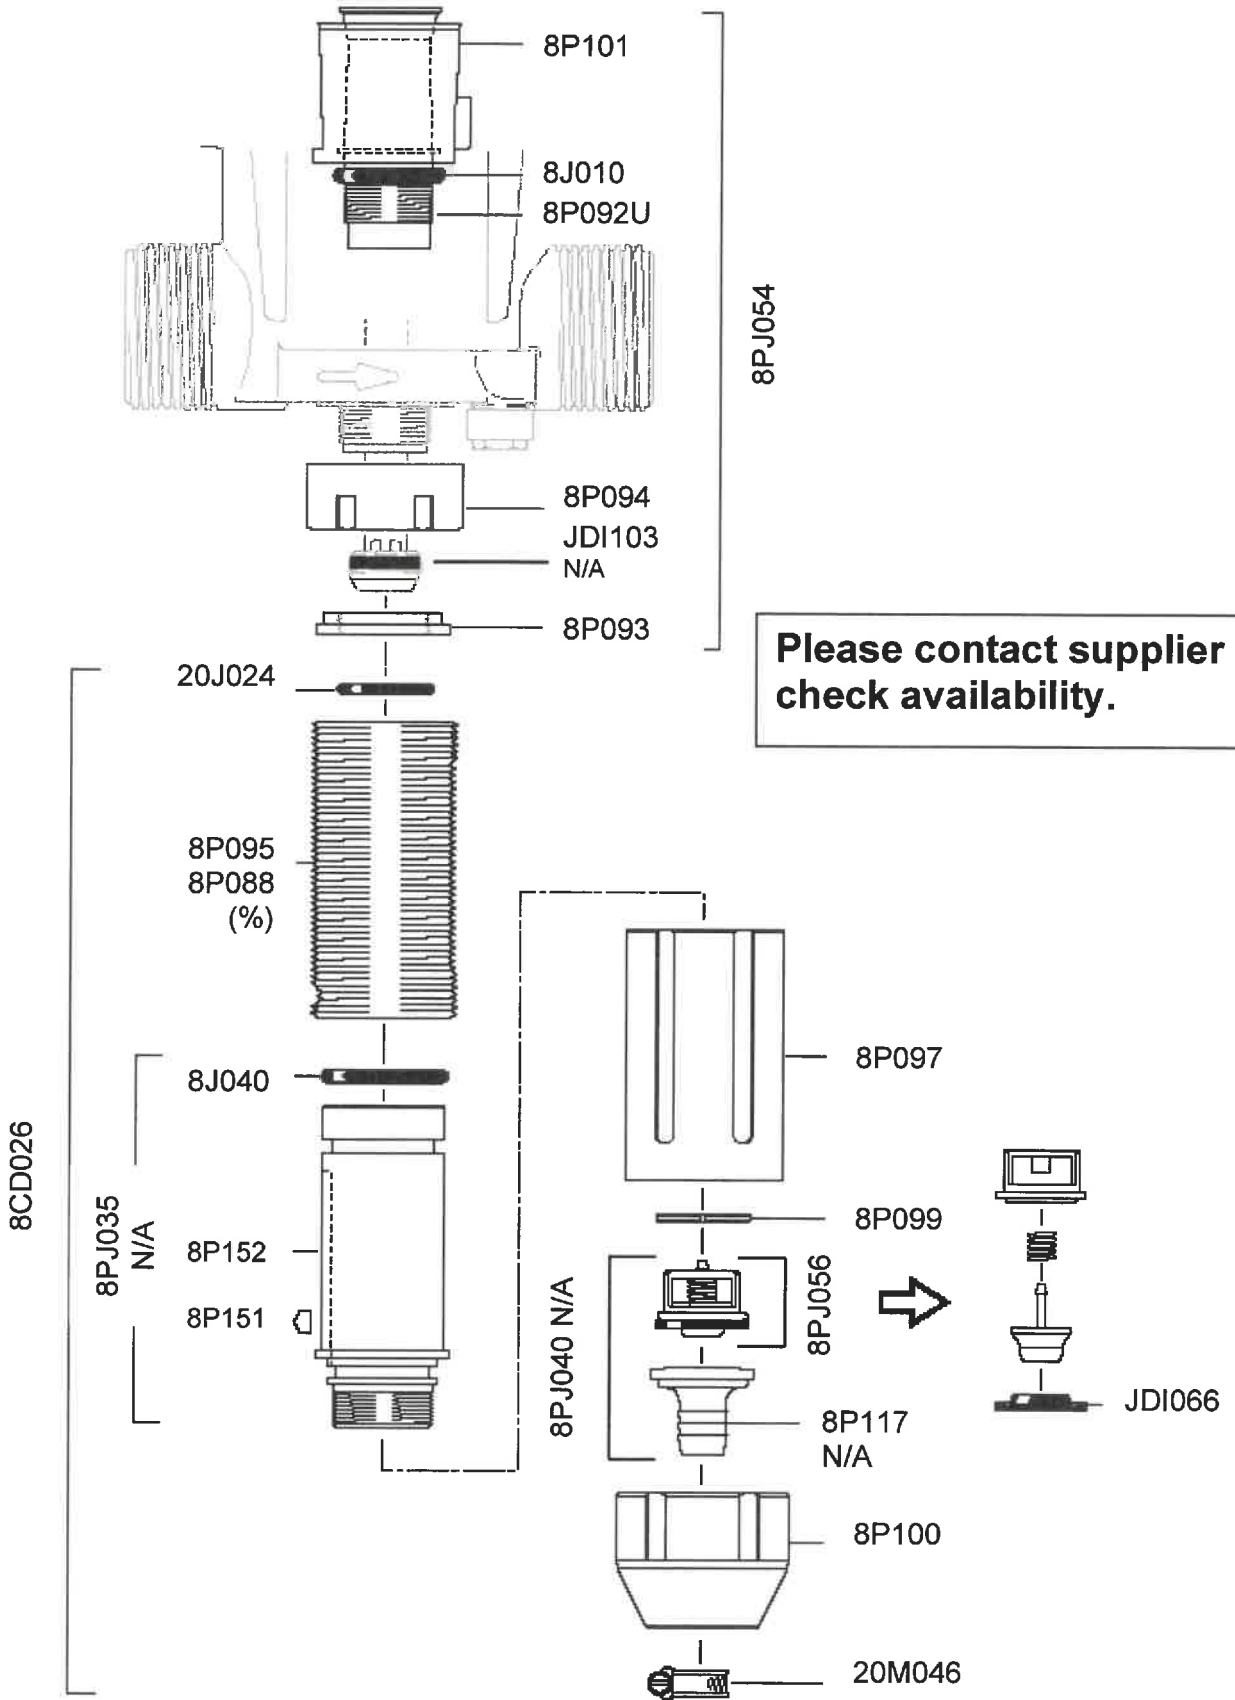

Dosatron D8R150

8m³/h – 1% - 5%
0.15 - 8 bar

Please contact supplier to check availability.

Please contact supplier to check availability.

8PJ057 Seal Set, Non Return Valve and Barbed Fitting:- N/A
(20J024, 8J040, 8PJ056)

Dosatron D8R150

8 m³/h - 1% - 5%
0.15 – 8 bar

**Please contact supplier to
check availability.**