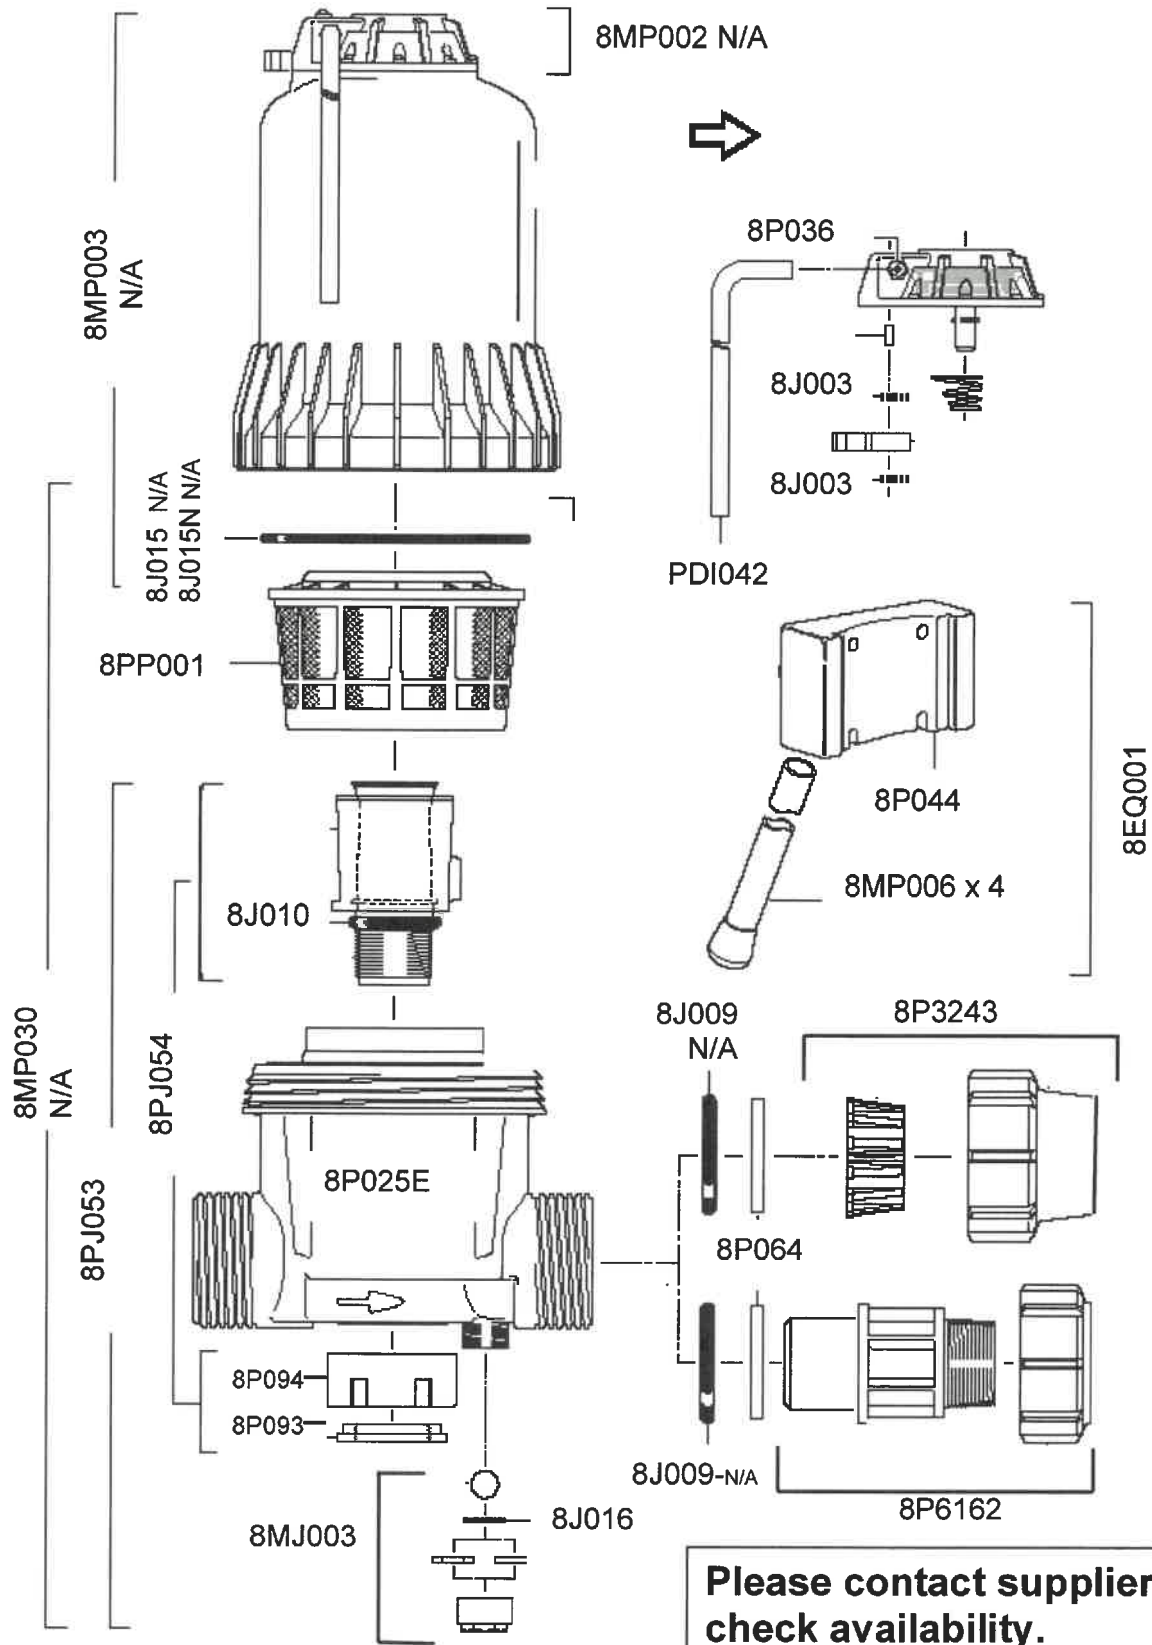

Dosatron D8R150

8m³/h – 1% - 5%
0.15 - 8 bar

Please contact supplier to check availability.

Please contact supplier to check availability.

8PJ057 Seal Set, Non Return Valve and Barbed Fitting:- N/A
(20J024, 8J040, 8PJ056)

Dosatron D8R150

8 m³/h - 1% - 5%
0.15 – 8 bar

**Please contact supplier to
check availability.**