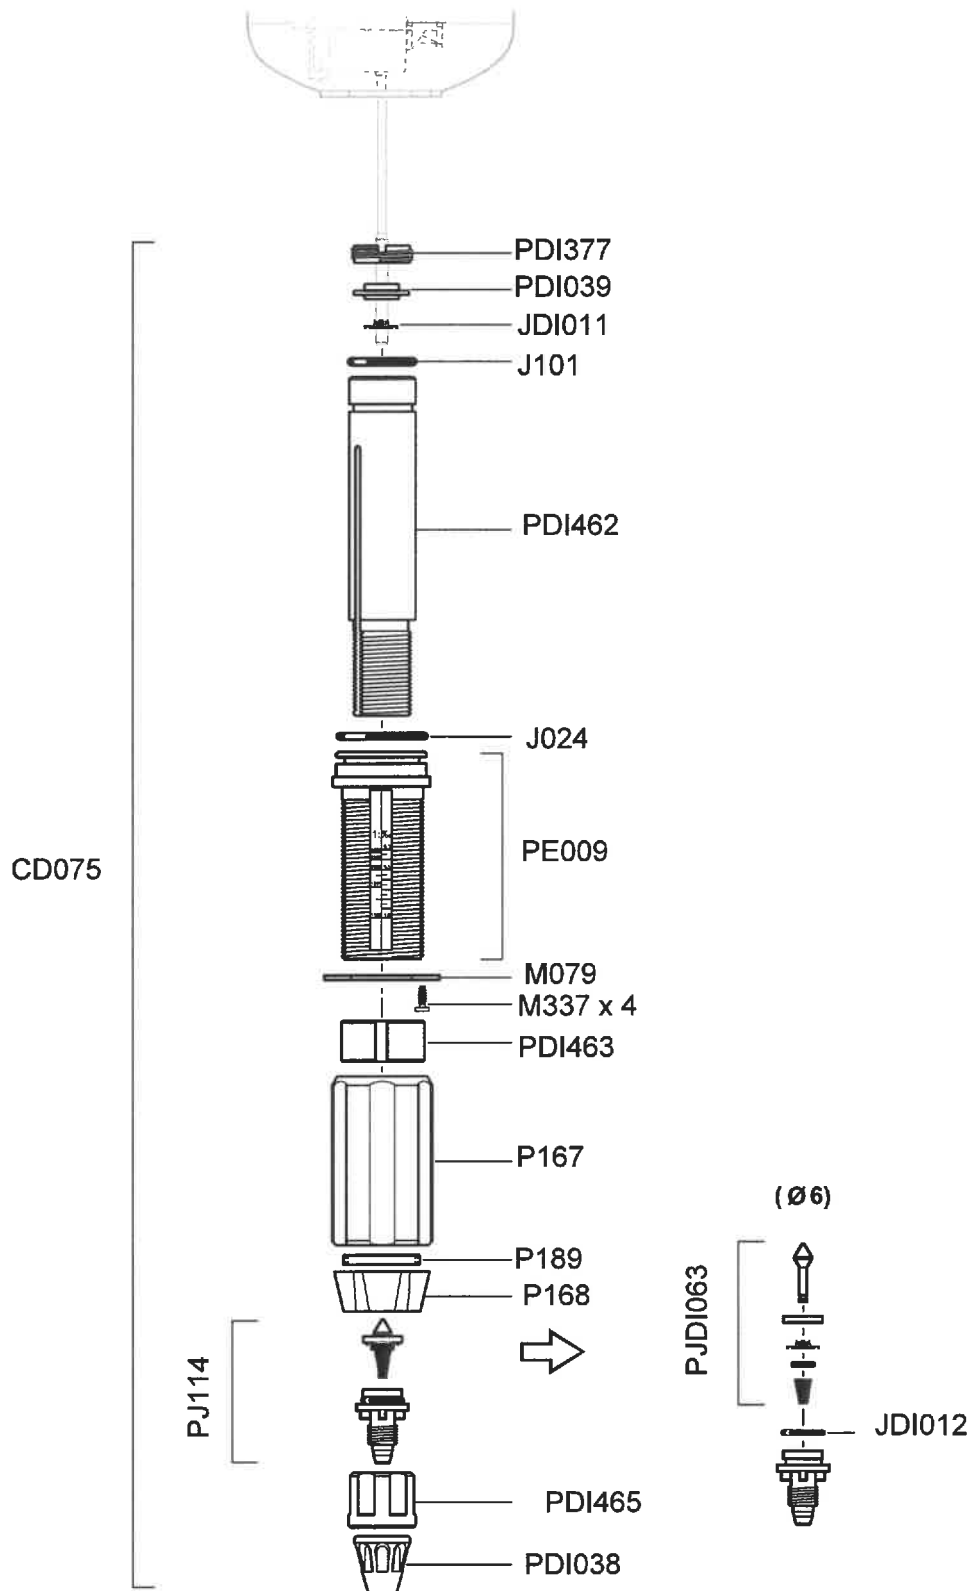

PVDF - MP096P - Upper Body Assembly PVDF Including MP150
PJ063P - Lower Body PVDF and Seal
P221P - Body Connection Nut PVDF

Dosatron D45RE3000

4.5m³/h - 0.033 - 0.1%
0.5 - 5 bar

Dosatron D45RE3000

4.5m³/h - 0.033 - 0.1%
0.5 - 5 bar

PJ116 - Seal Kit
(J534 x 2, JDI011, J101, J024, PJ114)