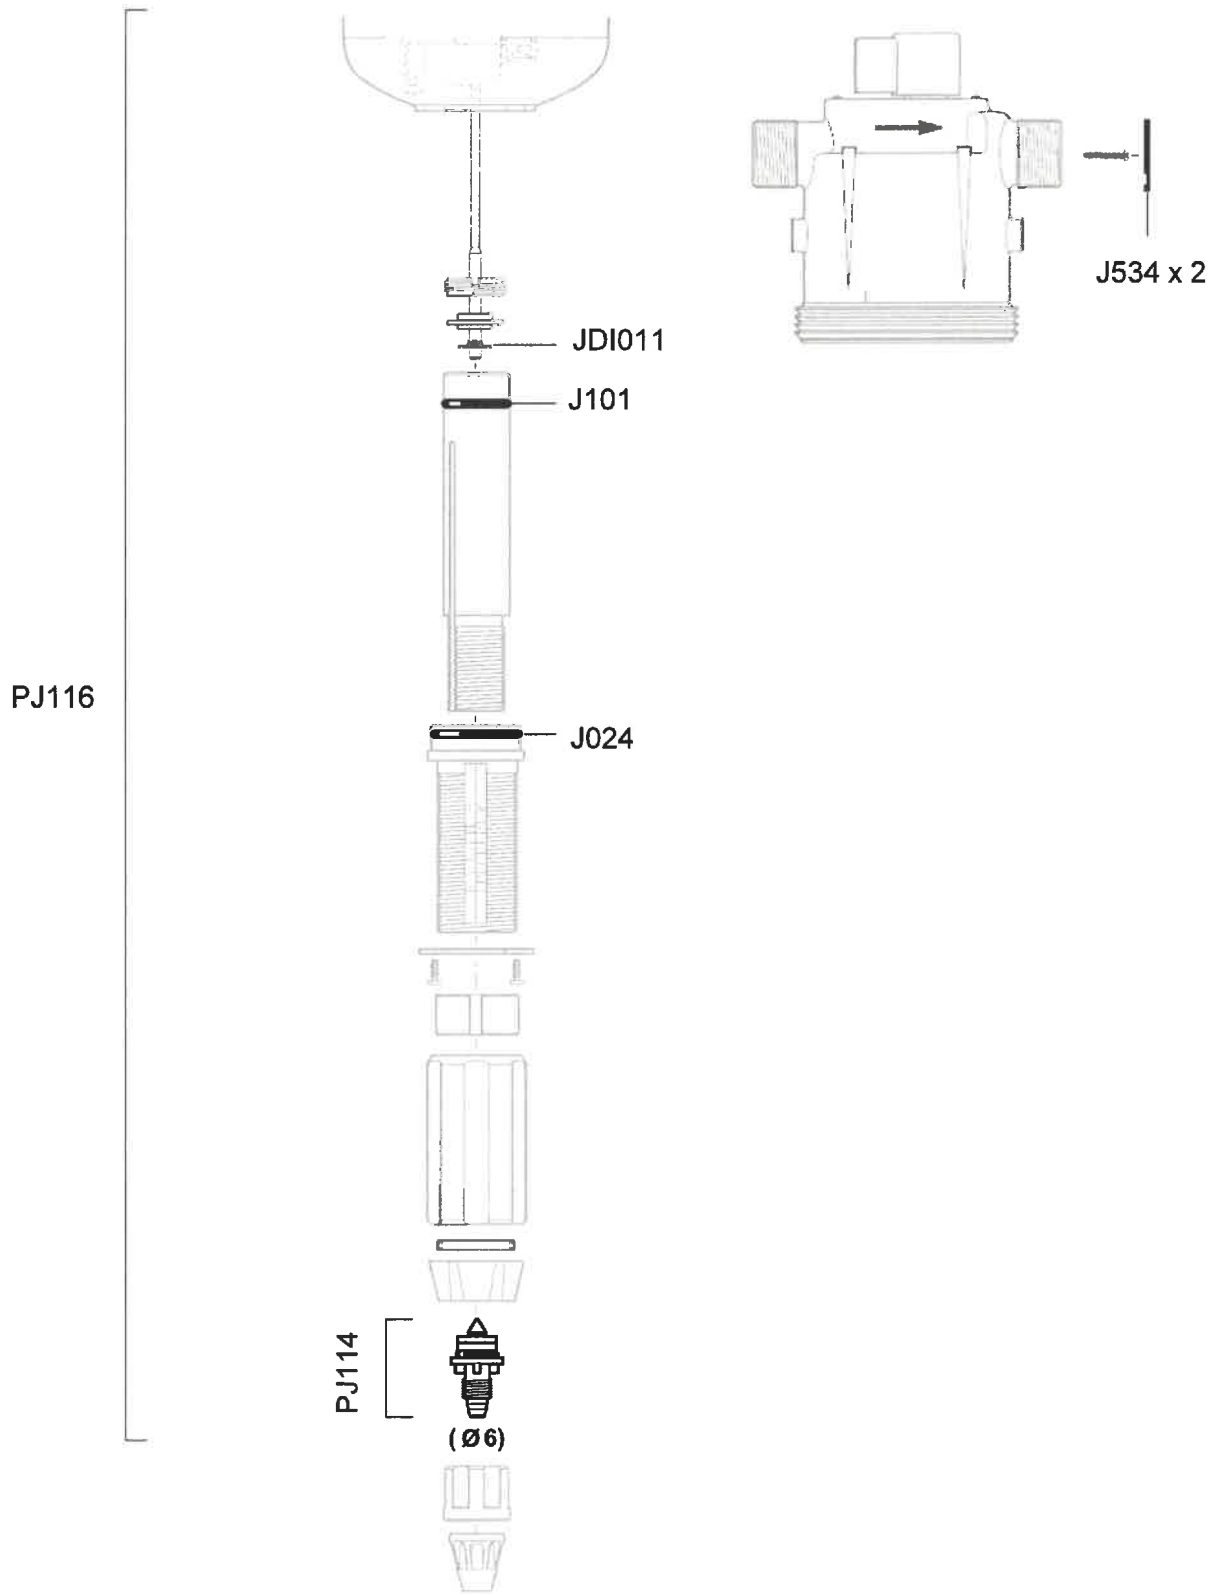

PVDF - MP096P - Upper Body Assembly PVDF Including MP150
PJ063P - Lower Body PVDF and Seal
P221P - Body Connection Nut PVDF

Dosatron D45RE3000

4.5m³/h - 0.033 - 0.1%
0.5 - 5 bar

Dosatron D45RE3000

4.5m³/h - 0.033 - 0.1%
0.5 - 5 bar

PJ116 - Seal Kit
(J534 x 2, JDI011, J101, J024, PJ114)