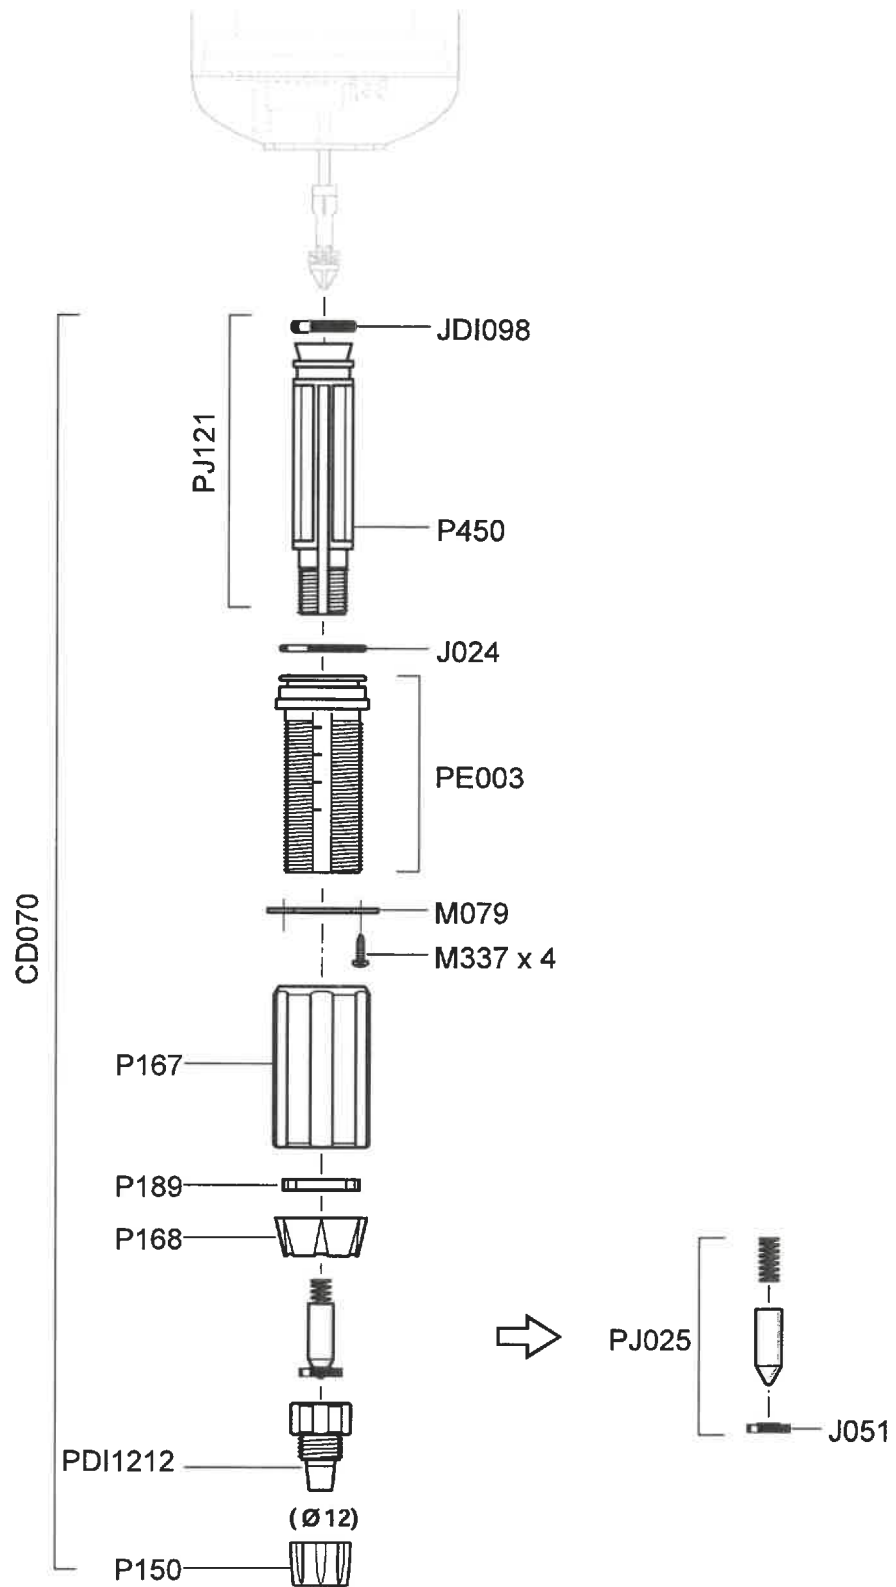

PVDF - MP096P - Upper Body Assembly PVDF Including MP150
PJ063P - Lower Body PVDF and Seal
P221P - Body Connection Nut PVDF

Seal Kit - PJ096
(J534x2, J009, JDI098, P450, J024, PJ025, PDI1212)