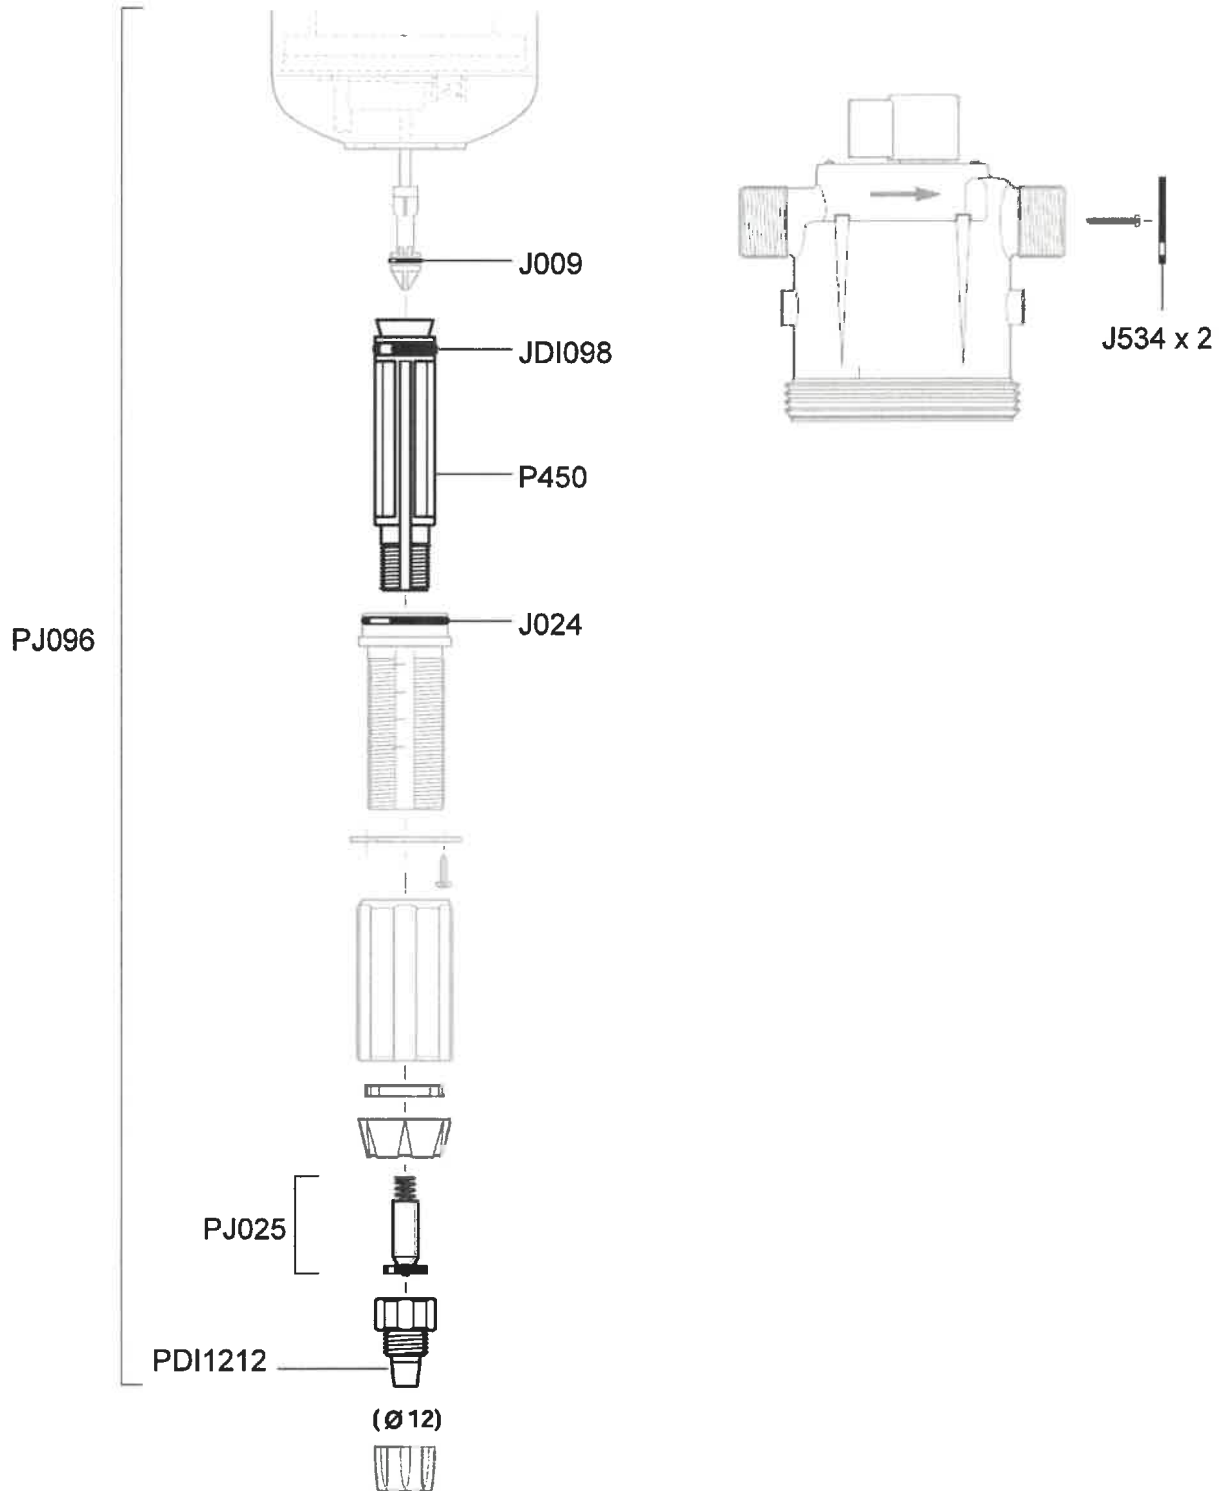

PVDF - MP096P - Upper Body Assembly PVDF Including MP150
PJ063P - Lower Body PVDF and Seal
P221P - Body Connection Nut PVDF

Seal Kit - PJ096
(J534x2, J009, JDI098, P450, J024, PJ025, PDI1212)