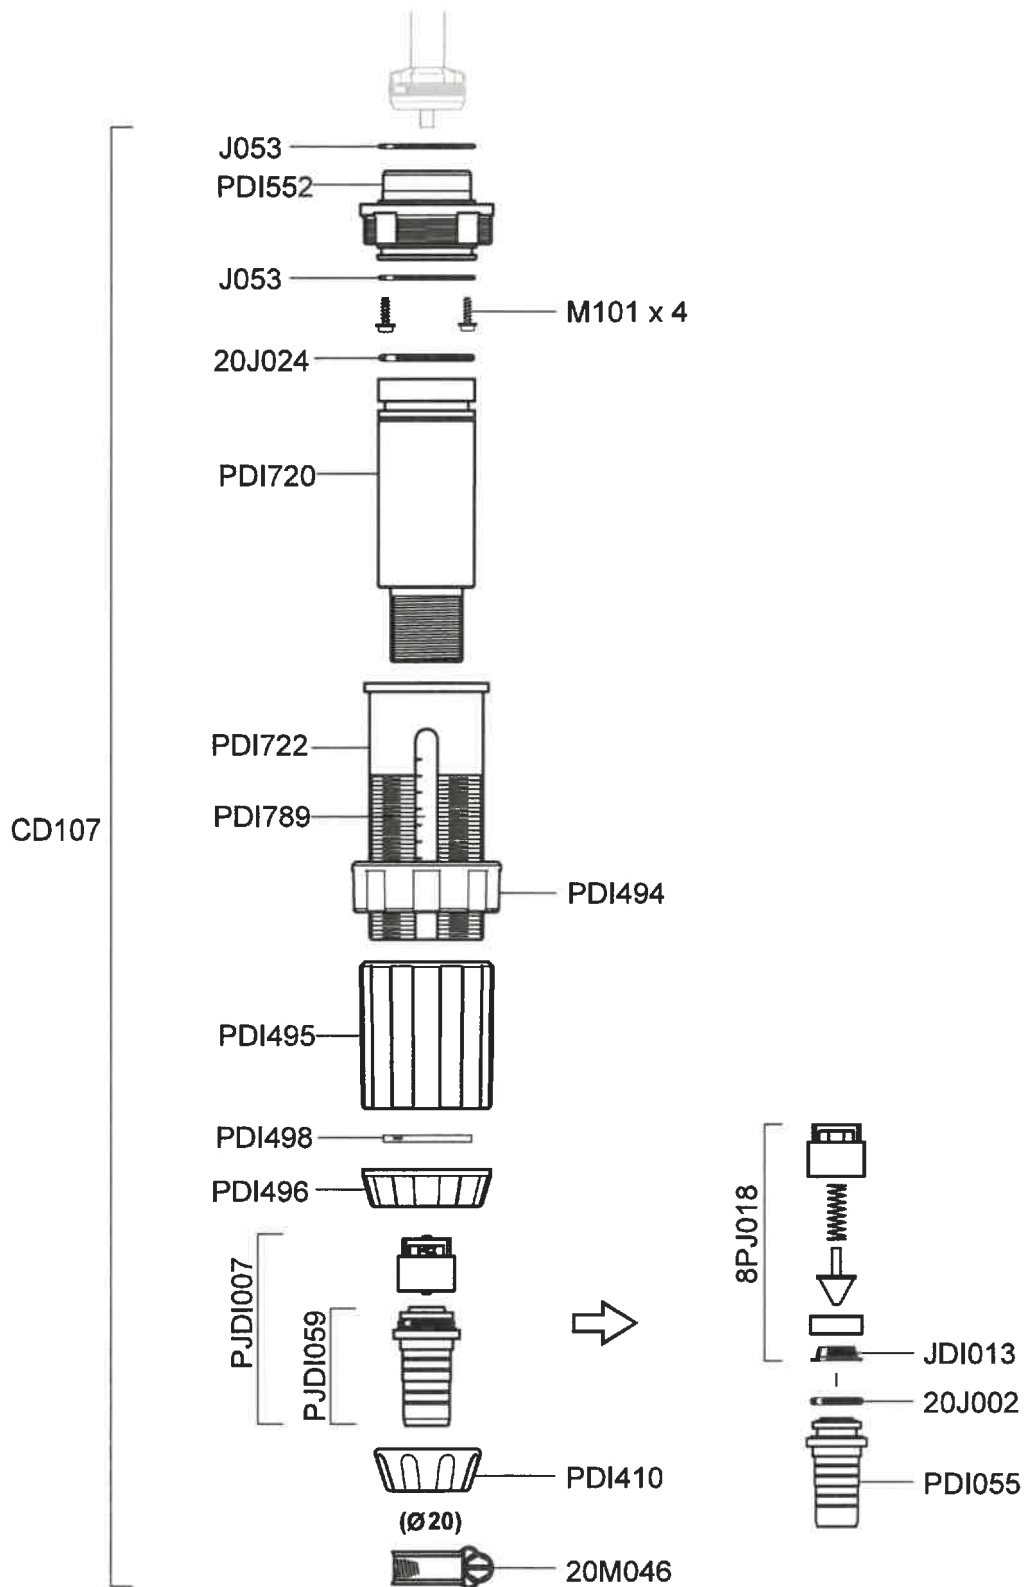

PVDF - MP096P - Upper Body Assembly PVDF Including MP150
PJ063P - Lower Body PVDF and Seal
P221P - Body Connection Nut PVDF

Dosatron D45RE8

Up to Serial Number: 07141221 ←

4.5m³/h - 3 - 8%
0.5 - 5 bar

Seal Set: -PJ098 - N/A
(J534 x 2, J015, J054, J053, PJ017-N/A, P185)

Seal Kit - PJ151
(J534 x 2, J015, J053 x 2, 20J024, PJD1007)

Dosatron D45RE8

Up to Serial Number: 07141221 ←

4.5m³/h - 3 - 8%
0.5 - 5 bar