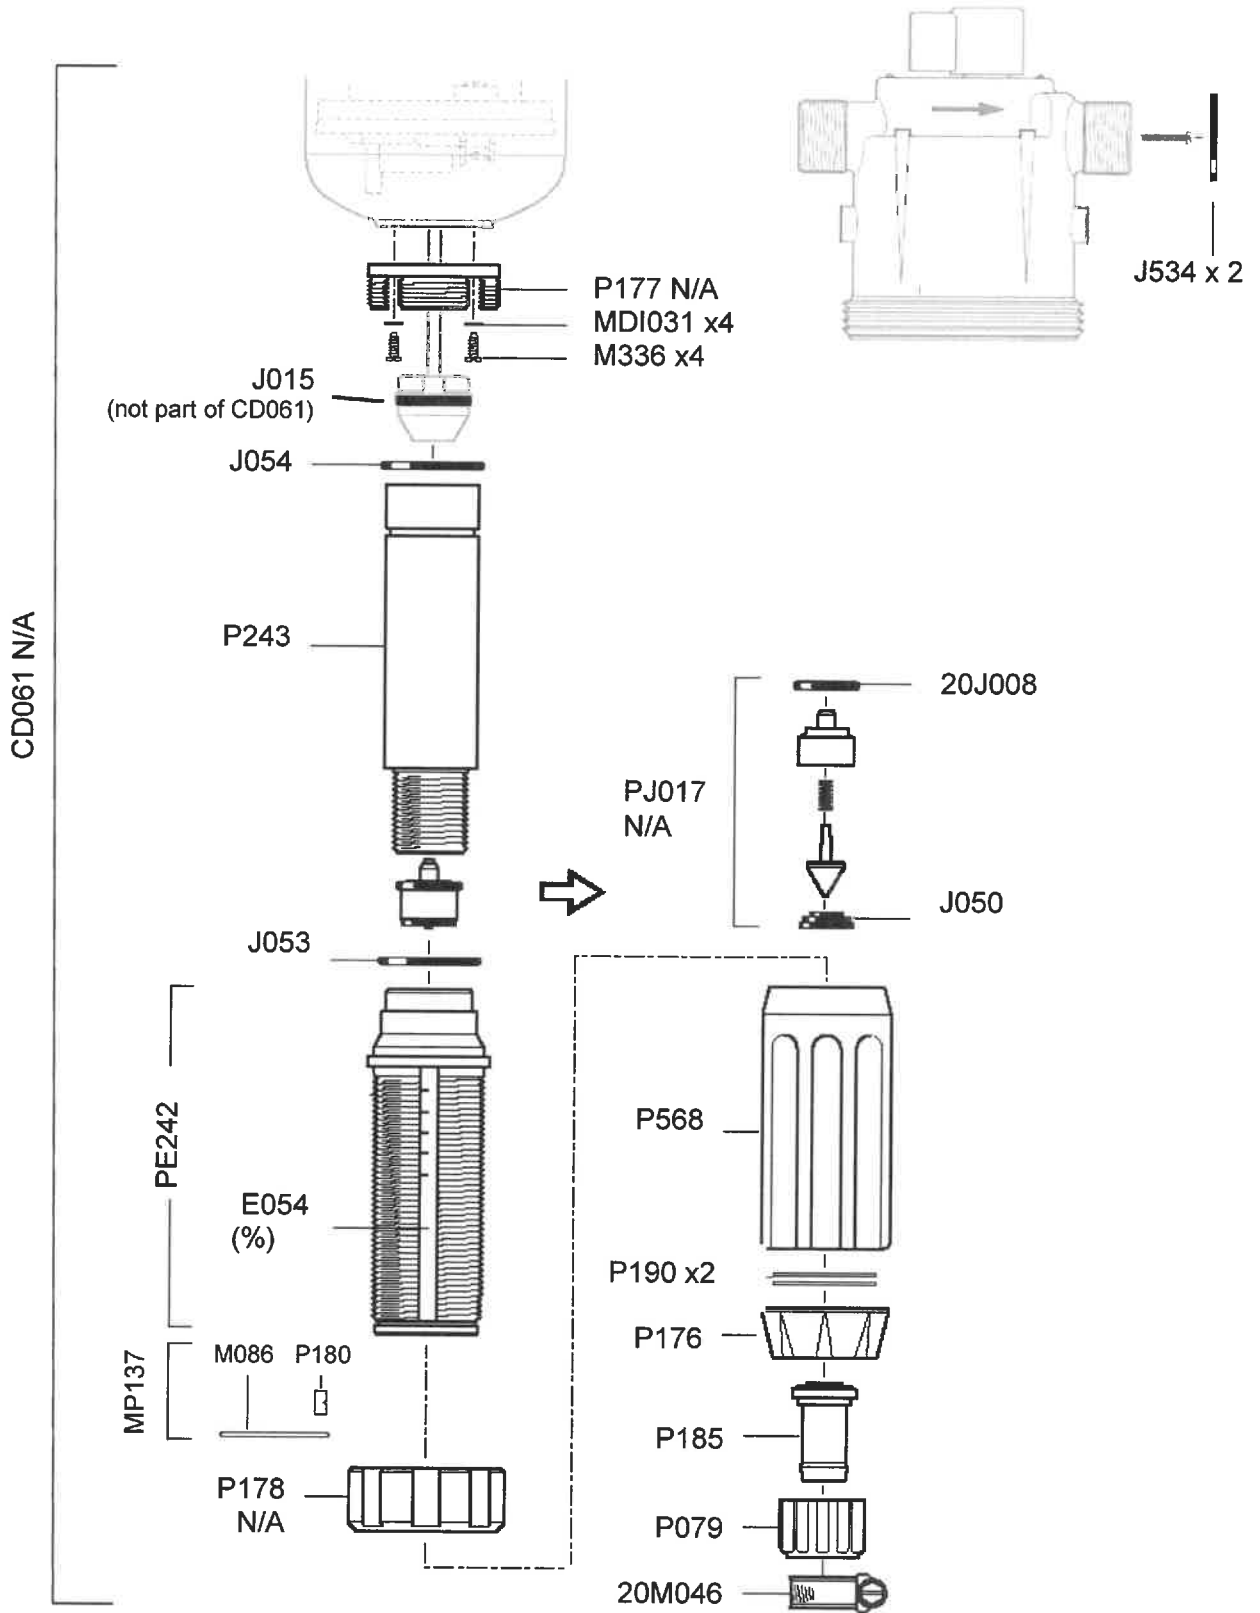

PVDF - MP096P - Upper Body Assembly PVDF Including MP150
PJ063P - Lower Body PVDF and Seal
P221P - Body Connection Nut PVDF

Dosatron D45RE8

Up to Serial Number: 07141221 ←

4.5m³/h - 3 - 8%
0.5 - 5 bar

Seal Set: -PJ098 - N/A
(J534 x 2, J015, J054, J053, PJ017-N/A, P185)

Seal Kit - PJ151
(J534 x 2, J015, J053 x 2, 20J024, PJD1007)

Dosatron D45RE8

Up to Serial Number: 07141221 ←

4.5m³/h - 3 - 8%
0.5 - 5 bar