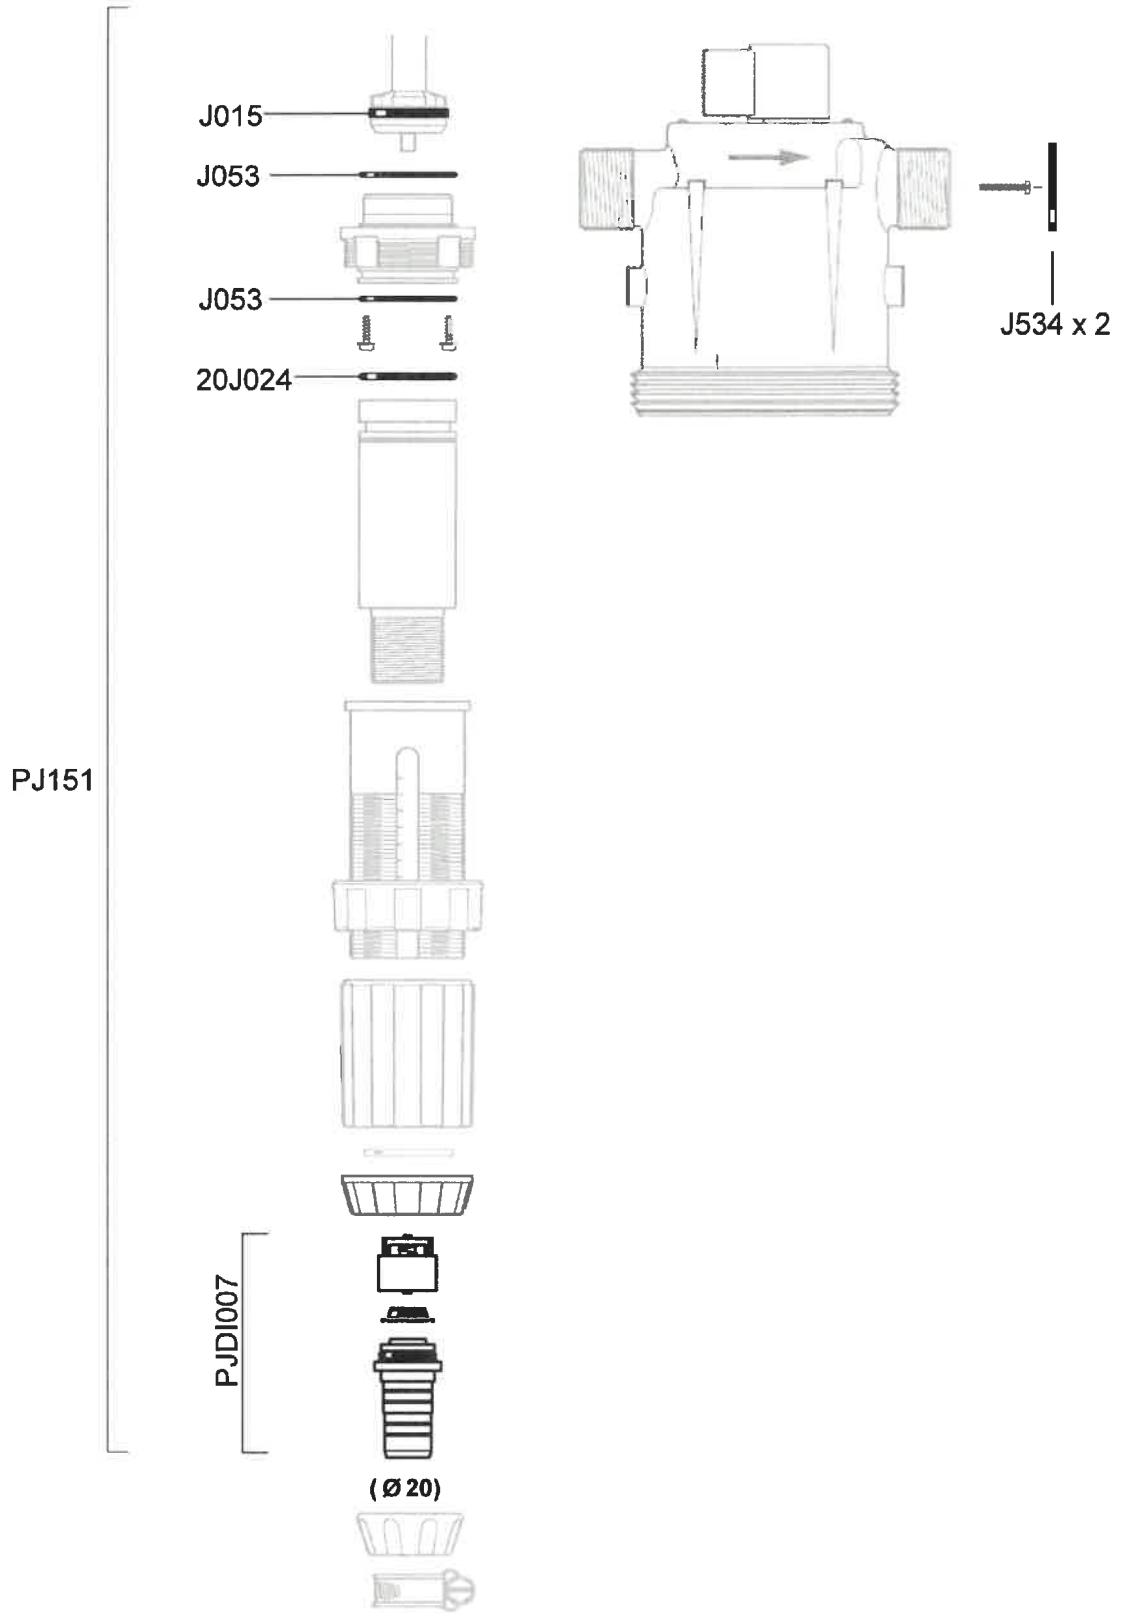

PVDF - MP096P - Upper Body Assembly PVDF Including MP150
PJ063P - Lower Body PVDF and Seal
P221P - Body Connection Nut PVDF

Dosatron D45RE8

Up to Serial Number: 07141221 ←

4.5m³/h - 3 - 8%
0.5 - 5 bar

Seal Set: -PJ098 - N/A
(J534 x 2, J015, J054, J053, PJ017-N/A, P185)

Seal Kit - PJ151
(J534 x 2, J015, J053 x 2, 20J024, PJD1007)

Dosatron D45RE8

Up to Serial Number: 07141221 ←

4.5m³/h - 3 - 8%
0.5 - 5 bar