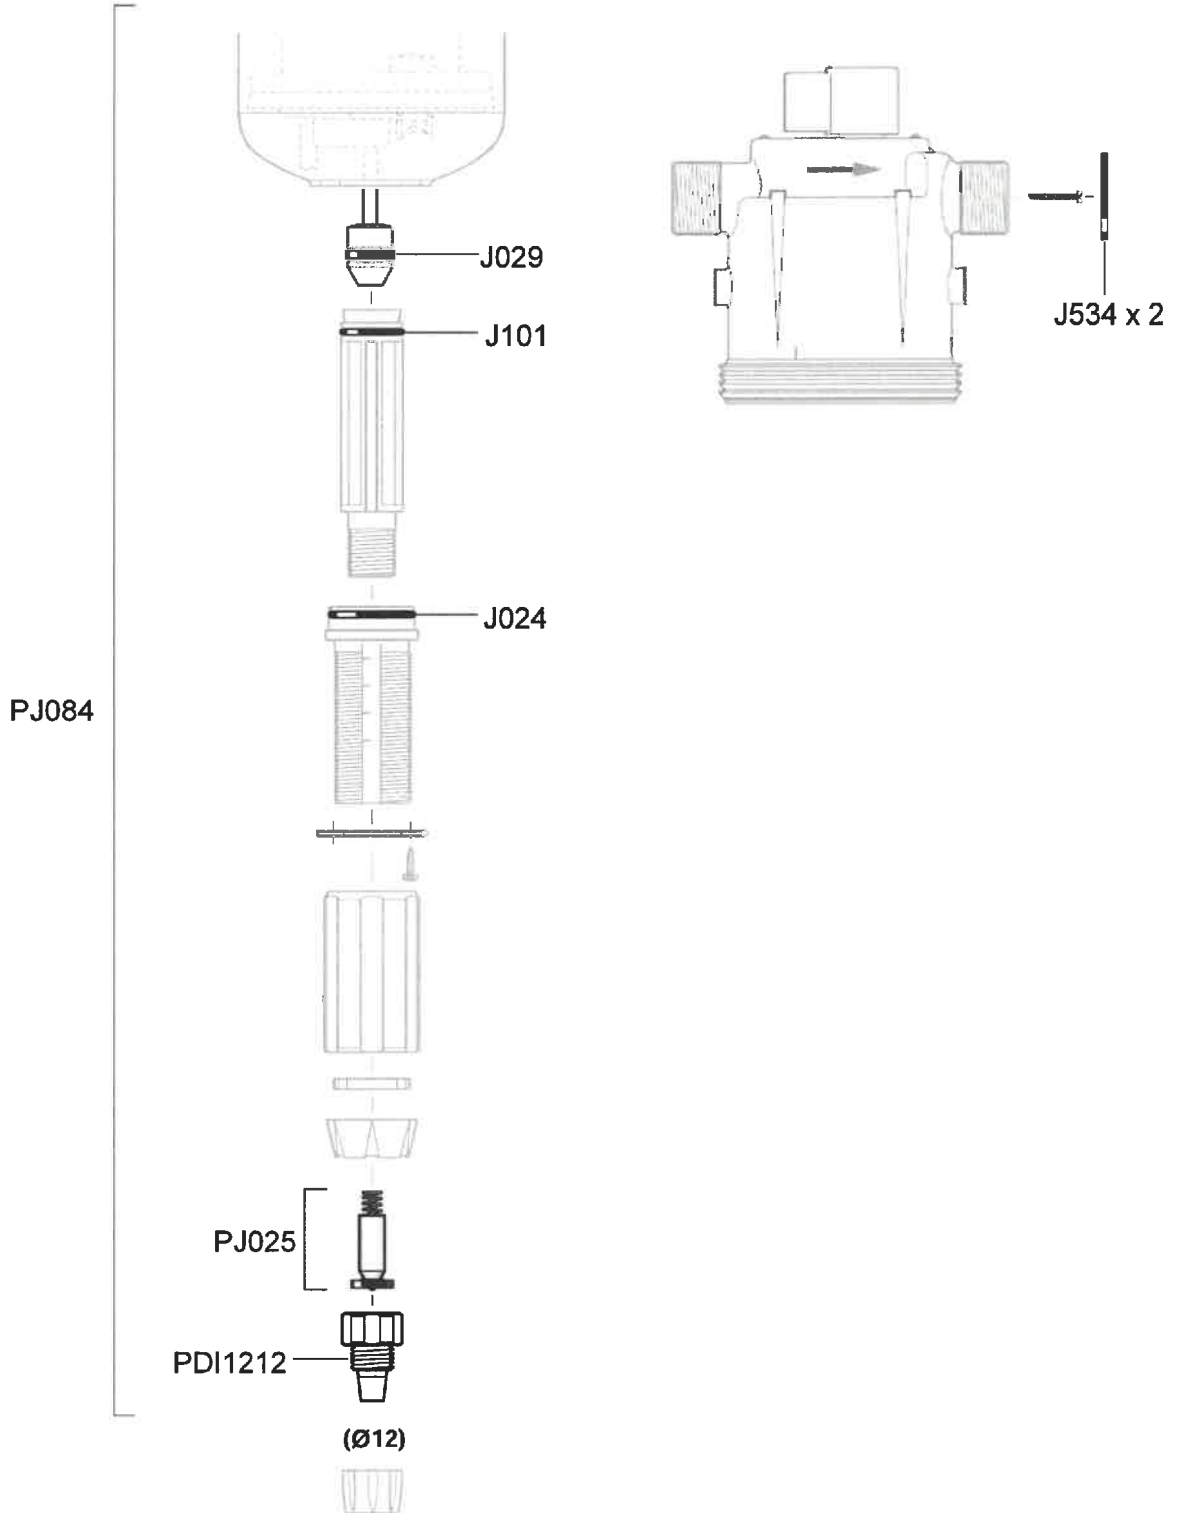

# Dosatron D45RE3

4.5m<sup>3</sup>/h - 0.5 - 3%  
0.5 - 5 bar

PVDF - MP096P - Upper Body Assembly PVDF Including MP150  
PJ063P - Lower Body PVDF and Seal  
P221P - Body Connection Nut PVDF

# Dosatron D45RE3

4.5m<sup>3</sup>/h - 0.5 - 3%  
0.5 - 5 bar

Seal Kit - PJ084  
(J534 x 2, J029, J101, J024, PJ025, PDI1212)