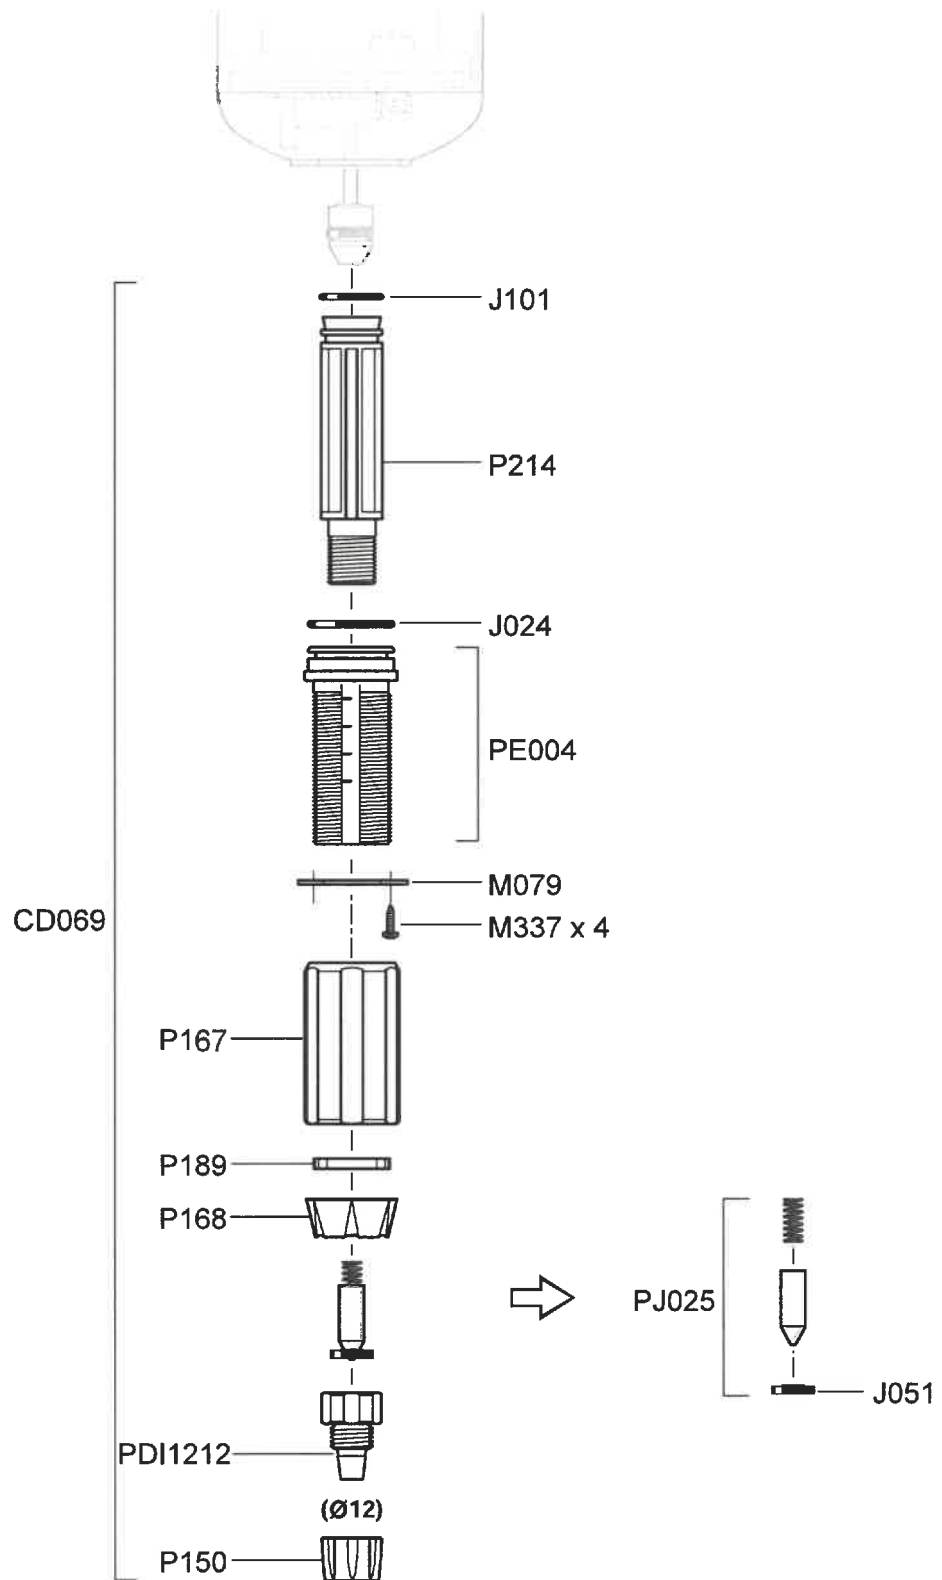

# Dosatron D45RE3

4.5m<sup>3</sup>/h - 0.5 - 3%  
0.5 - 5 bar

PVDF - MP096P - Upper Body Assembly PVDF Including MP150  
PJ063P - Lower Body PVDF and Seal  
P221P - Body Connection Nut PVDF

# Dosatron D45RE3

4.5m<sup>3</sup>/h - 0.5 - 3%  
0.5 - 5 bar

Seal Kit - PJ084  
(J534 x 2, J029, J101, J024, PJ025, PDI1212)