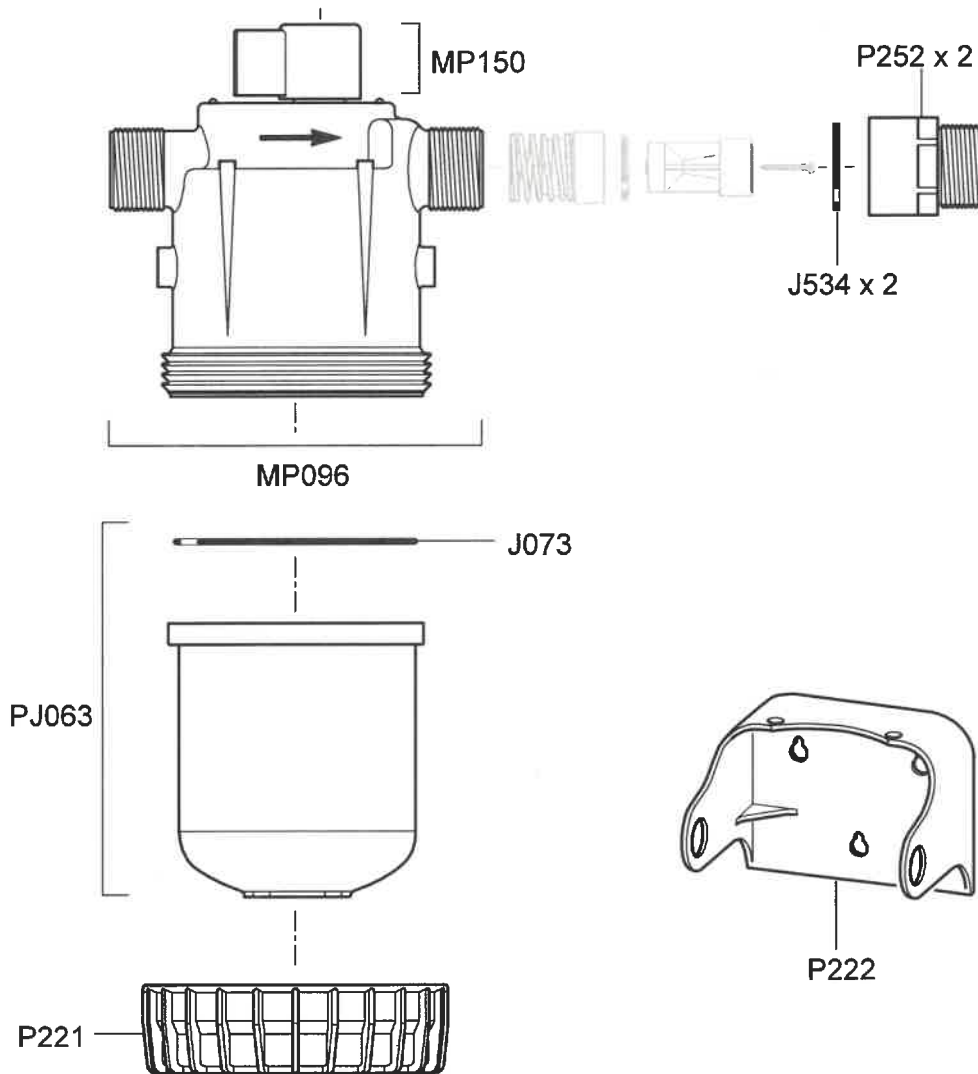

# Dosatron D45RE3

4.5m<sup>3</sup>/h - 0.5 - 3%  
0.5 - 5 bar

PVDF - MP096P - Upper Body Assembly PVDF Including MP150  
PJ063P - Lower Body PVDF and Seal  
P221P - Body Connection Nut PVDF

# Dosatron D45RE3

4.5m<sup>3</sup>/h - 0.5 - 3%  
0.5 - 5 bar

Seal Kit - PJ084  
(J534 x 2, J029, J101, J024, PJ025, PDI1212)