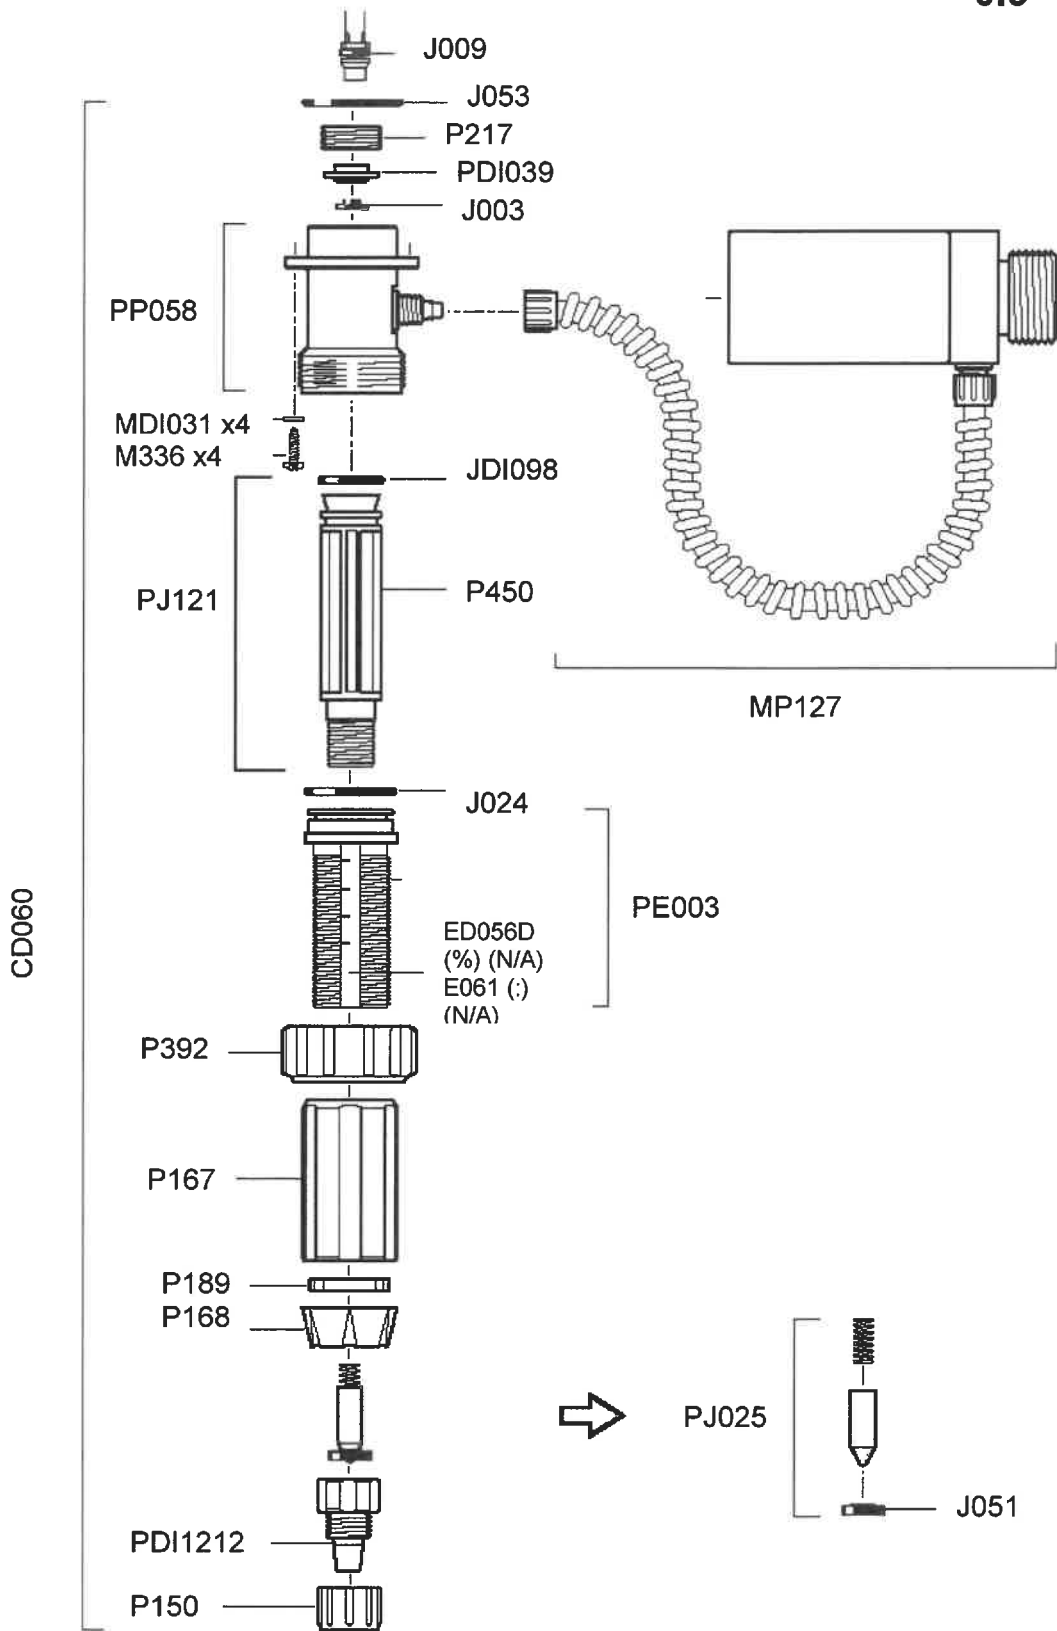

Dosatron D45RE1.5IE

4.5m³/h - 0.2 - 1.5%
0.5 - 5 bar

PVDF - MP096P - Upper Body Assembly PVDF Including MP150
PJ063P - Lower Body PVDF and Seal
P221P - Body Connection Nut PVDF

PJ097 – Seal Set, Non Return Valve and Barbed Fitting.
 (J534 x 2, J003, J053 x 2, J009, JDI098, J024, J054 x 2, PJ025, PDI1212)

Dosatron D45RE1.5IE
 From Serial Number: 07120308

**4.5m³/h - 0.2 - 1.5%
 0.5 - 5 bar**

Dosatron D45RE1.5IE
From Serial Number: 07120308

4.5m³/h - 0.2 - 1.5%
0.5 - 5 bar

Seal Kit - PJ143
(J534x2, J009, J001, J053, JDI098, J024, JDI108x2, J536, MDI348, 20J024, JDI125, PDI723, PJ092V)

Issue number 5
17 September 2020

4 of 9

Approved by:

Dosatron D45RE1.5IE
From Serial Number: 07120308

4.5m³/h - 0.2 - 1.5%
0.5 - 5 bar