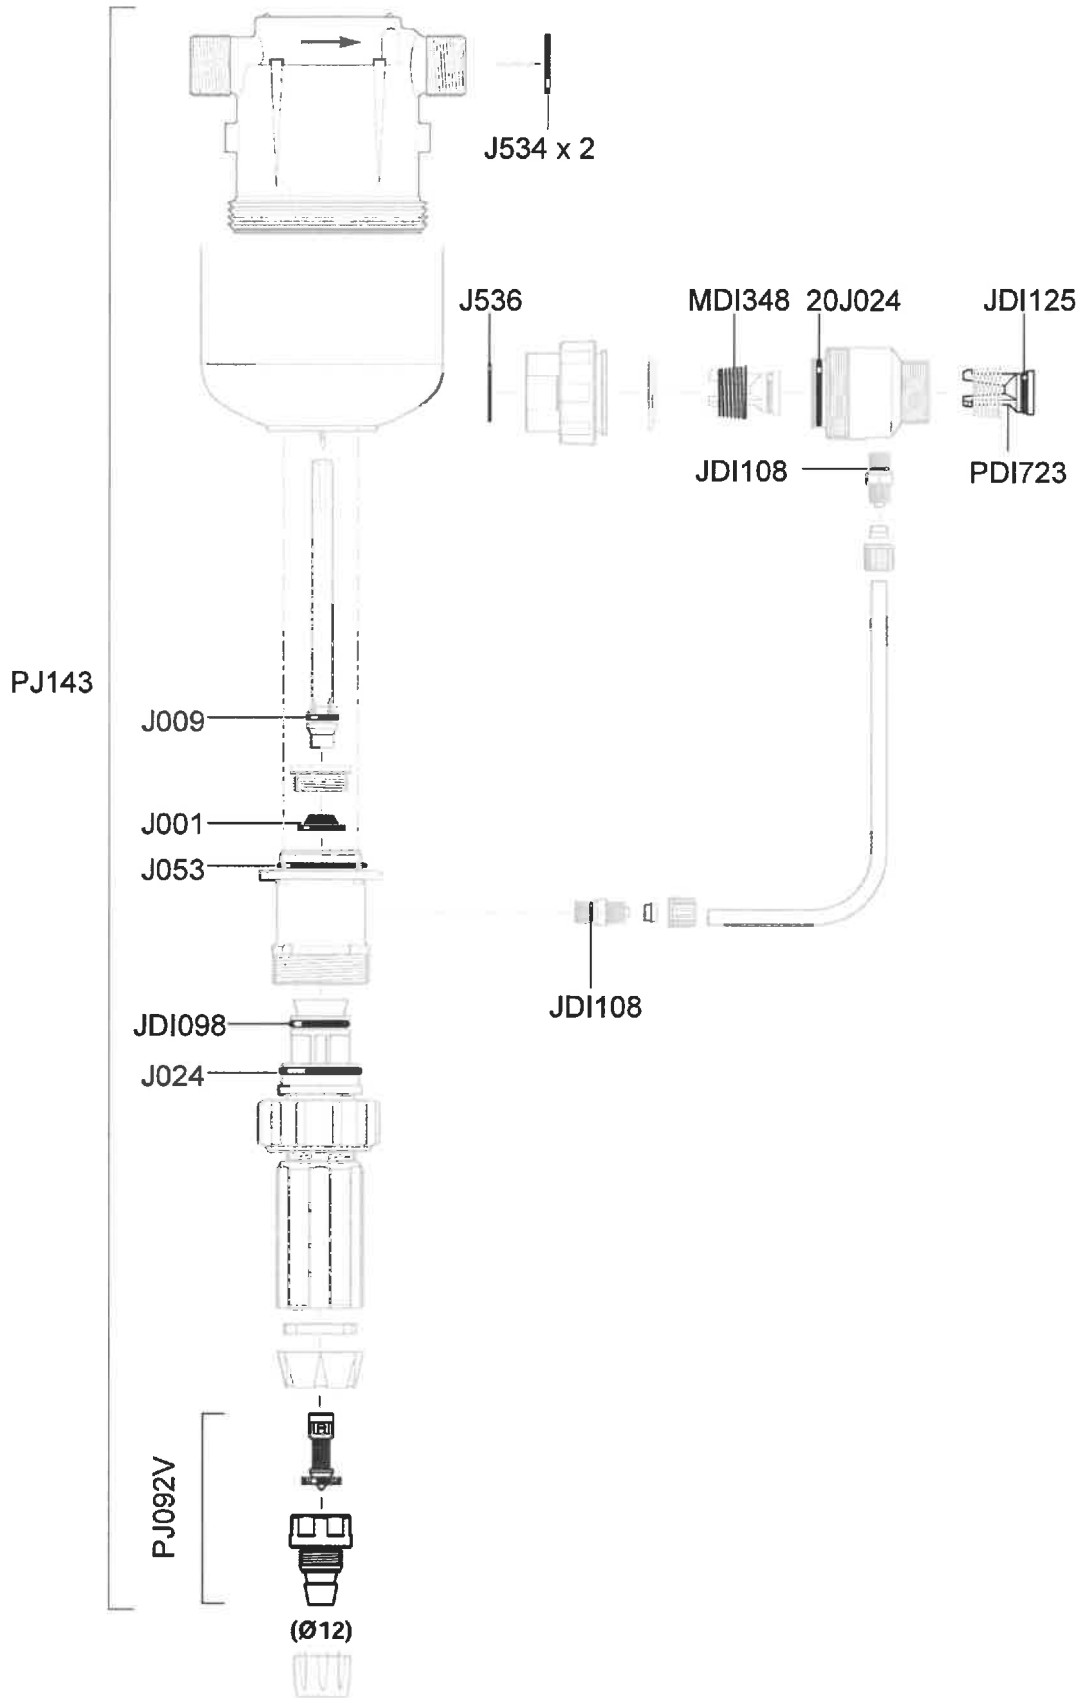

Dosatron D45RE1.5IE

4.5m³/h - 0.2 - 1.5%
0.5 - 5 bar

PVDF - MP096P - Upper Body Assembly PVDF Including MP150
PJ063P - Lower Body PVDF and Seal
P221P - Body Connection Nut PVDF

PJ097 – Seal Set, Non Return Valve and Barbed Fitting.
 (J534 x 2, J003, J053 x 2, J009, JDI098, J024, J054 x 2, PJ025, PDI1212)

Dosatron D45RE1.5IE
 From Serial Number: 07120308

**4.5m³/h - 0.2 - 1.5%
 0.5 - 5 bar**

Dosatron D45RE1.5IE
From Serial Number: 07120308

4.5m³/h - 0.2 - 1.5%
0.5 - 5 bar

Seal Kit - PJ143
(J534x2, J009, J001, J053, JDI098, J024, JDI108x2, J536, MDI348, 20J024, JDI125, PDI723, PJ092V)

Issue number 5
17 September 2020

4 of 9

Approved by:

Dosatron D45RE1.5IE
From Serial Number: 07120308

4.5m³/h - 0.2 - 1.5%
0.5 - 5 bar