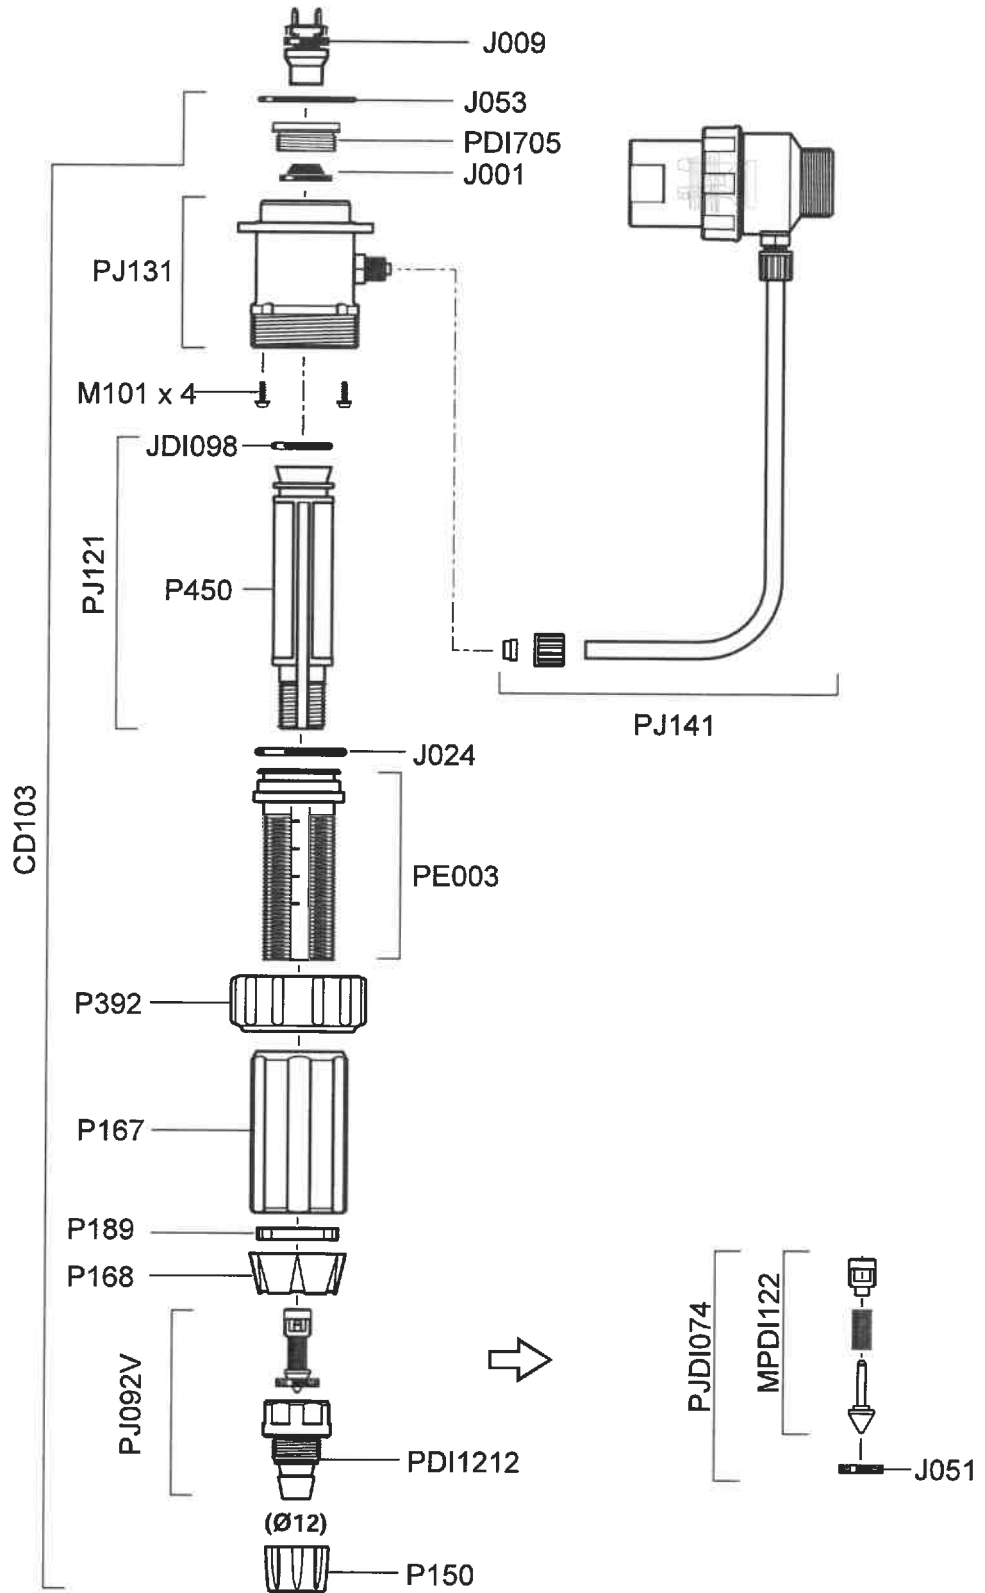

Dosatron D45RE1.5IE

4.5m³/h - 0.2 - 1.5%
0.5 - 5 bar

PVDF - MP096P - Upper Body Assembly PVDF Including MP150
PJ063P - Lower Body PVDF and Seal
P221P - Body Connection Nut PVDF

PJ097 – Seal Set, Non Return Valve and Barbed Fitting.
 (J534 x 2, J003, J053 x 2, J009, JDI098, J024, J054 x 2, PJ025, PDI1212)

Dosatron D45RE1.5IE
 From Serial Number: 07120308

**4.5m³/h - 0.2 - 1.5%
 0.5 - 5 bar**

Dosatron D45RE1.5IE
From Serial Number: 07120308

4.5m³/h - 0.2 - 1.5%
0.5 - 5 bar

Seal Kit - PJ143
(J534x2, J009, J001, J053, JDI098, J024, JDI108x2, J536, MDI348, 20J024, JDI125, PDI723, PJ092V)

Issue number 5
17 September 2020

4 of 9

Approved by:

Dosatron D45RE1.5IE
From Serial Number: 07120308

4.5m³/h - 0.2 - 1.5%
0.5 - 5 bar