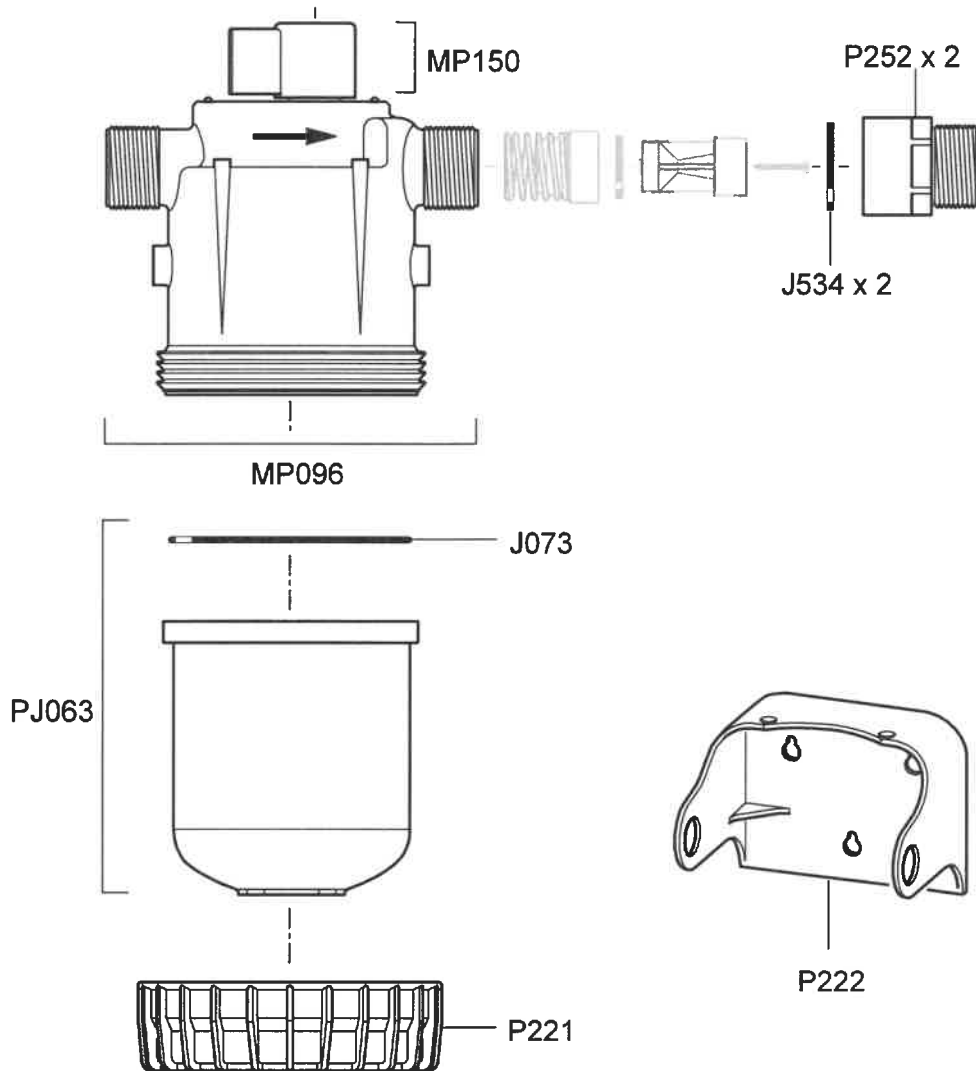

Dosatron D45RE1.5IE

4.5m³/h - 0.2 - 1.5%
0.5 - 5 bar

PVDF - MP096P - Upper Body Assembly PVDF Including MP150
PJ063P - Lower Body PVDF and Seal
P221P - Body Connection Nut PVDF

PJ097 – Seal Set, Non Return Valve and Barbed Fitting.
 (J534 x 2, J003, J053 x 2, J009, JDI098, J024, J054 x 2, PJ025, PDI1212)

Dosatron D45RE1.5IE
 From Serial Number: 07120308

**4.5m³/h - 0.2 - 1.5%
 0.5 - 5 bar**

Dosatron D45RE1.5IE
From Serial Number: 07120308

4.5m³/h - 0.2 - 1.5%
0.5 - 5 bar

Seal Kit - PJ143
(J534x2, J009, J001, J053, JDI098, J024, JDI108x2, J536, MDI348, 20J024, JDI125, PDI723, PJ092V)

Issue number 5
17 September 2020

4 of 9

Approved by:

Dosatron D45RE1.5IE
From Serial Number: 07120308

4.5m³/h - 0.2 - 1.5%
0.5 - 5 bar