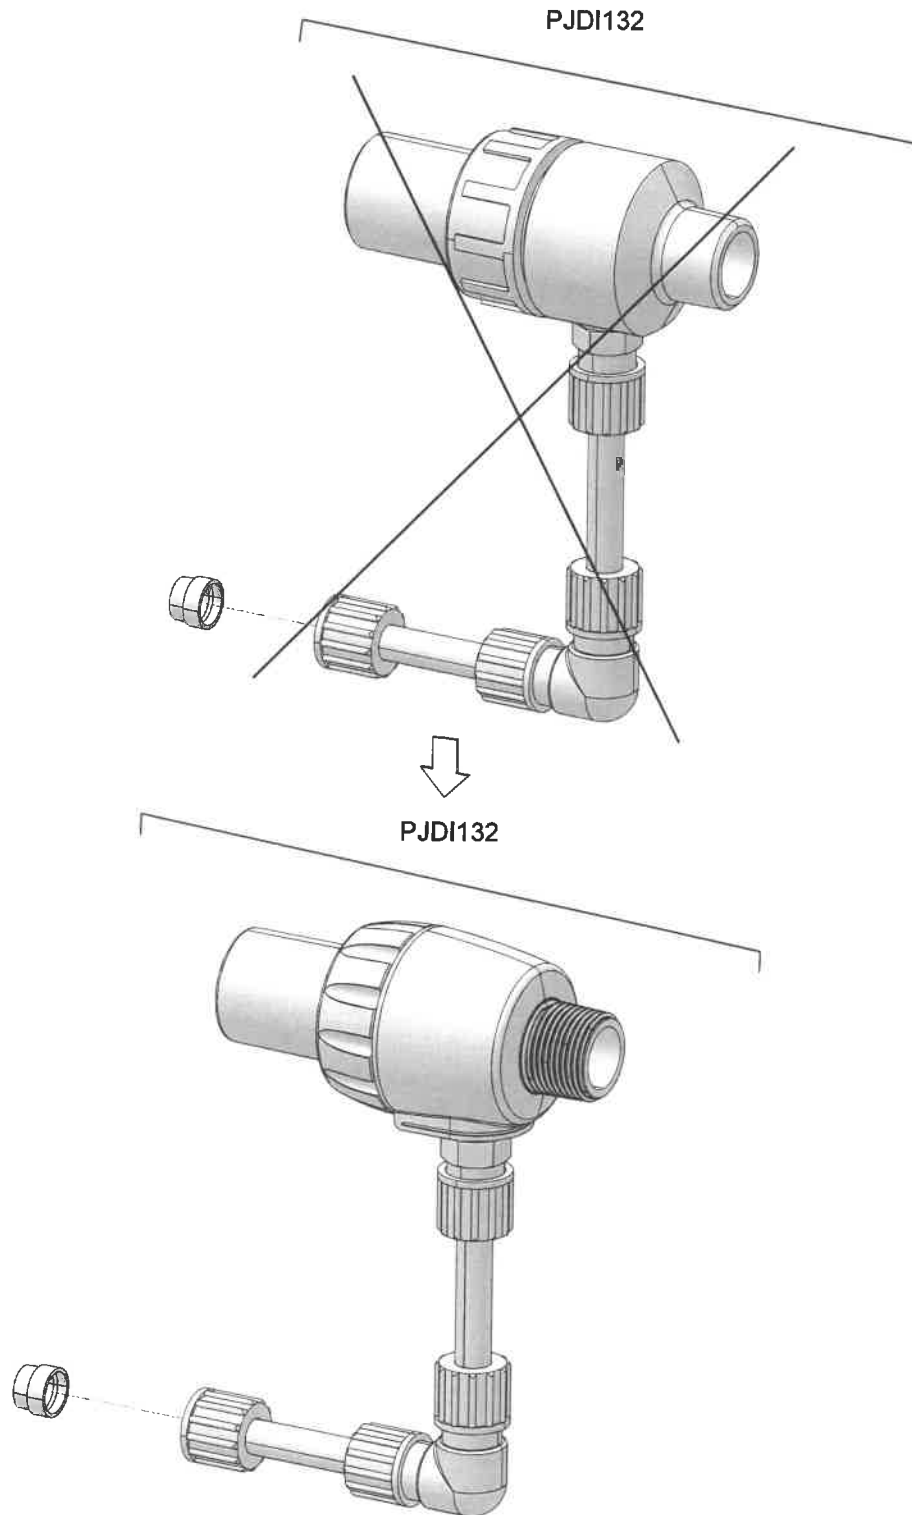

DOSATRON D3RE25IE

2 m³/h - 5 - 25%
0.5 - 4 Bar

PVDF - MPDI186P - Bell Housing Assembly PVDF
MPDI186BPP - Bell Housing Assembly PVDF and By Pass
PPDI057P - Lower Body PVDF and Wall Bracket

DOSATRON D3RE25IE

2 m³/h - 5 - 25%
0.5 - 4 Bar

CDDI078 (Ø16)
CDDI078V (Ø20)

DOSATRON D3RE25IE
From Serial Number: 16290363

2 m³/h - 5 - 25%
0.5 - 4 Bar

DOSATRON D3RE25IE

Up to Serial Number: 16290362

2 m³/h - 5 - 25%
0.5 - 4 Bar

DOSATRON D3RE25IE

From Serial Number: 16290363

2 m³/h - 5 - 25%

0.5 - 4 Bar

DOSATRON D3RE25IE

From Serial Number: 1340....

2 m³/h - 5 - 25%

0.5 - 4 Bar

Seal Kit Up to Serial Number: 1340....:-
PJD1135(Ø16)
PJD1135V(Ø20)

DOSATRON D3RE25IE

From Serial Number: 1340.... to 16290362

2 m³/h - 5 - 25%

0.5 - 4 Bar

Seal Kit From Serial Number: 1340.... to 16290362:-
PJD1167(Ø16)
PJD1167V(Ø20)