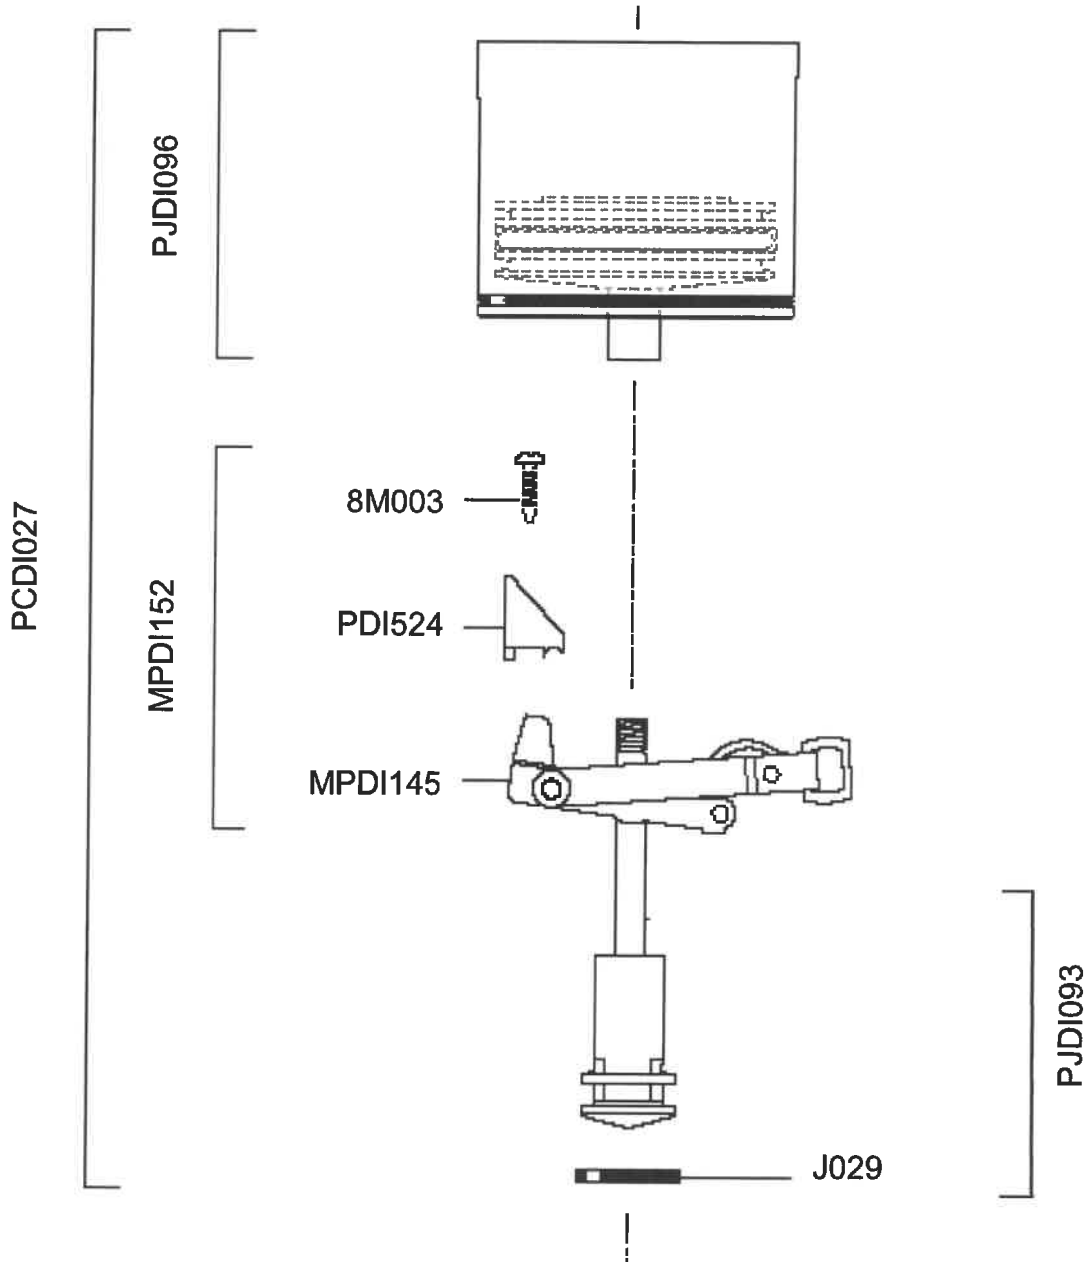

DOSATRON D07RE5

From Serial Number: 08130508

0.7m³/h – 0.8 - 5.5%
0.3 - 6 bar

PVDF - MPDI158P – Top Cap PVDF, Air Bleed and Body Seal
MPDI160P – Lower Body PVDF, Body Seal and Valves
PJD108P – By Pass Plug Assembly PVDF

PVDF - MPDI160P – Lower Body PVDF, Body Seal and Valves

DOSATRON D07RE5
 From Serial Number: 08130508 →

0.7m³/h – 0.8 - 5.5%
 0.3 - 6 bar

PJDI095 - Seal Set, Non Return Valve and Barbed Fitting:-
 (J029, 8J026, PDI550, JDI092, PJ092)
 PJDI095V - Seal Set, Non Return Valve and Barbed Fitting:-
 (J029, 8J026, PDI550, JDI092, PJ092V)

DOSATRON D07RE5

From Serial Number: 08130508

0.7m³/h – 0.8 - 5.5%
0.3 - 6 bar

DOSATRON D07RE5

0.7m³/h – 0.8 – 5.5%
0.3 – 6 bar

OPTION "V"