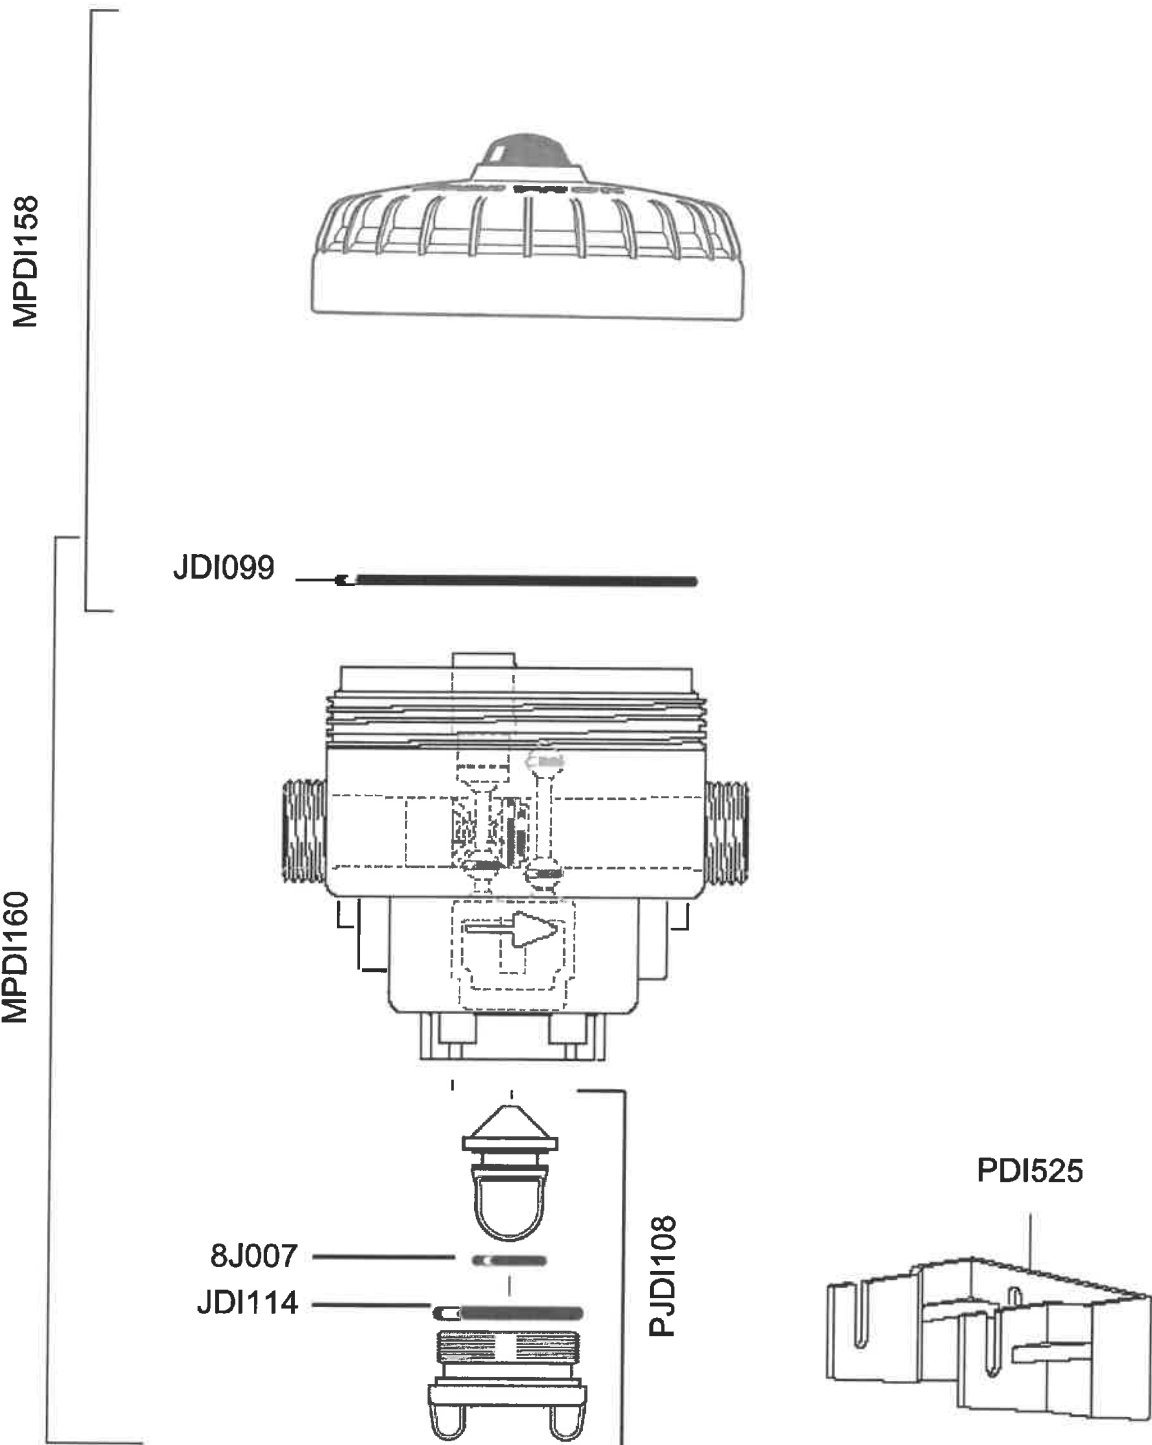

DOSATRON D07RE5

From Serial Number: 08130508

0.7m³/h – 0.8 - 5.5%
0.3 - 6 bar

PVDF - MPDI158P – Top Cap PVDF, Air Bleed and Body Seal
MPDI160P – Lower Body PVDF, Body Seal and Valves
PJD108P – By Pass Plug Assembly PVDF

PVDF - MPDI160P – Lower Body PVDF, Body Seal and Valves

DOSATRON D07RE5
 From Serial Number: 08130508 →

0.7m³/h – 0.8 - 5.5%
 0.3 - 6 bar

PJDI095 - Seal Set, Non Return Valve and Barbed Fitting:-
 (J029, 8J026, PDI550, JDI092, PJ092)
 PJDI095V - Seal Set, Non Return Valve and Barbed Fitting:-
 (J029, 8J026, PDI550, JDI092, PJ092V)

DOSATRON D07RE5

From Serial Number: 08130508

0.7m³/h – 0.8 - 5.5%
0.3 - 6 bar

DOSATRON D07RE5

0.7m³/h – 0.8 – 5.5%
0.3 – 6 bar

OPTION "V"