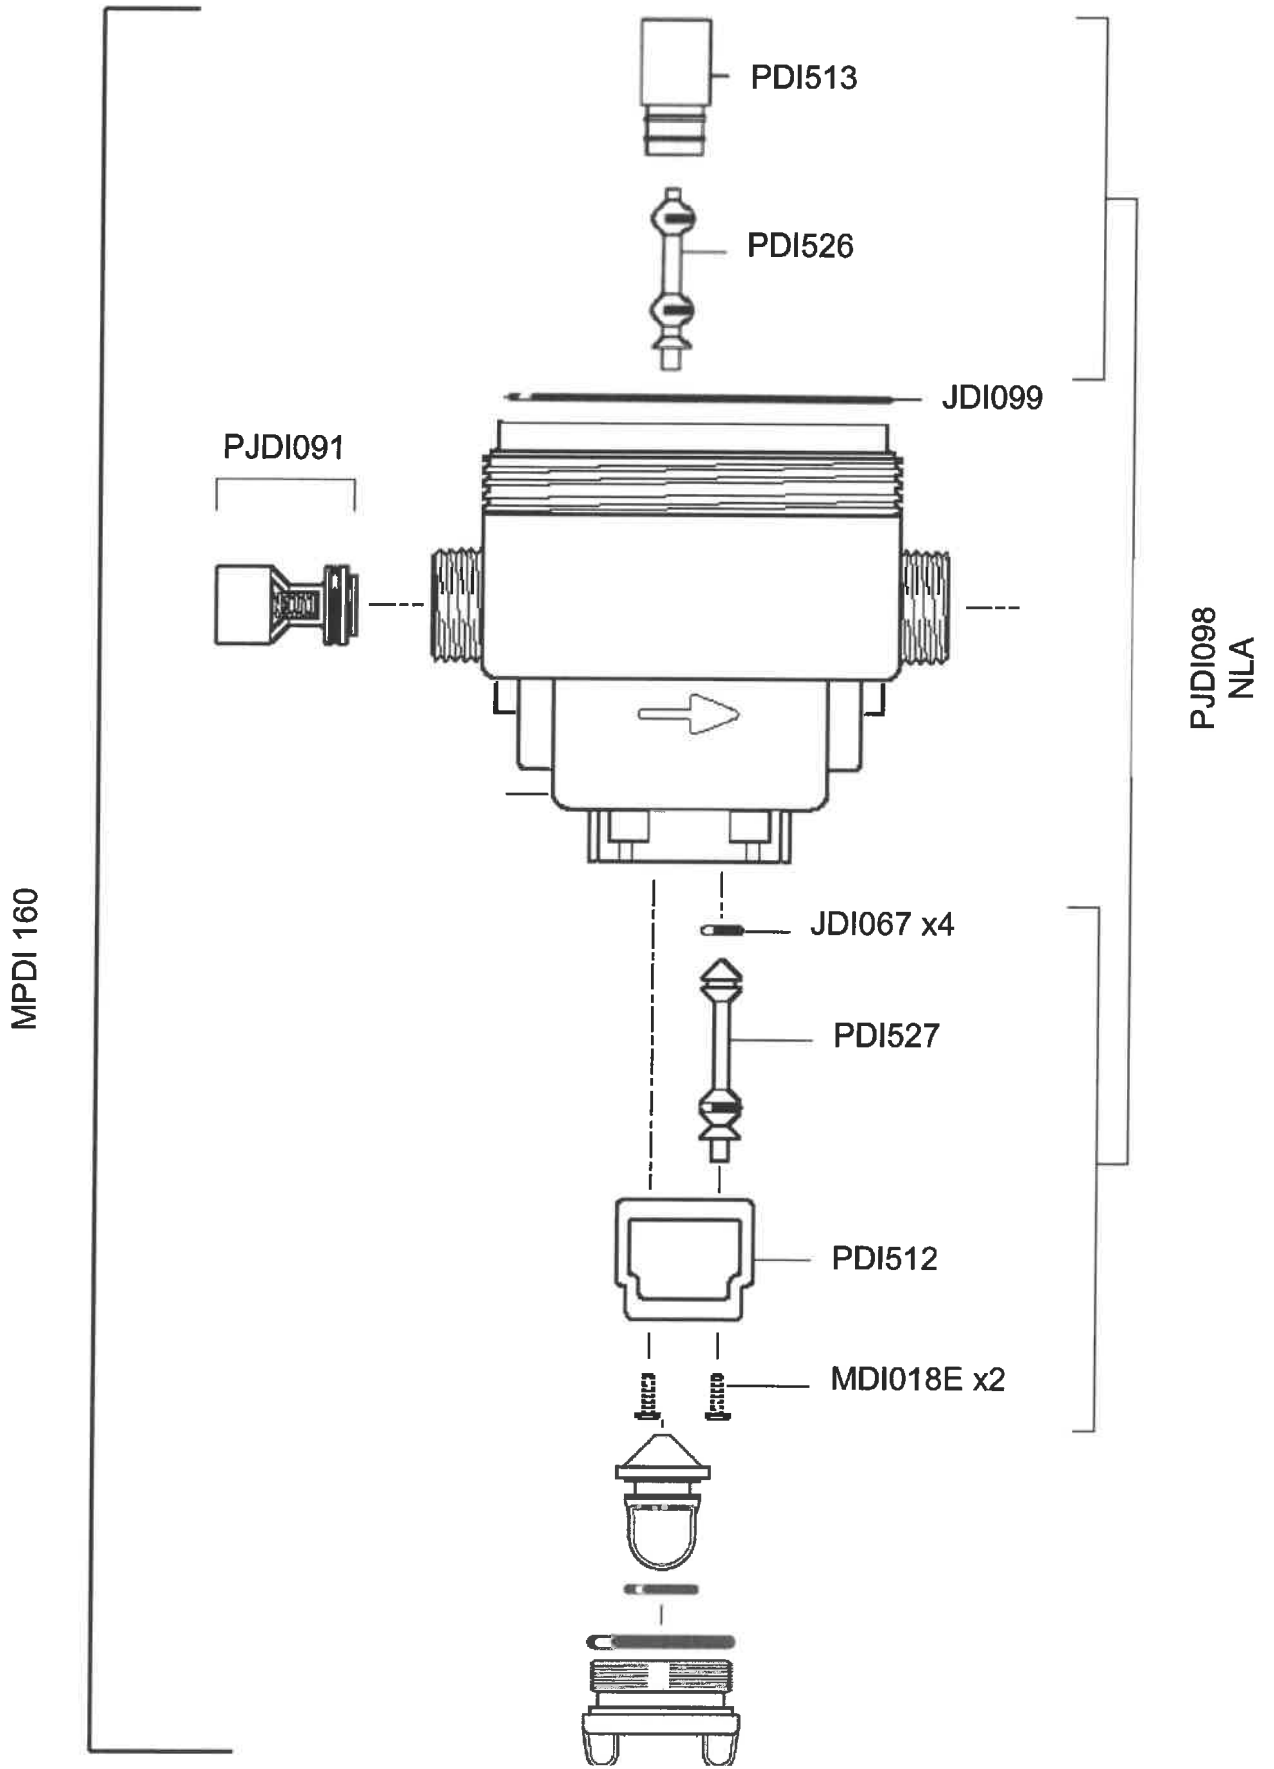

DOSATRON D07RE5

From Serial Number: 08130508

0.7m³/h – 0.8 - 5.5%
0.3 - 6 bar

PVDF - MPDI158P – Top Cap PVDF, Air Bleed and Body Seal
MPDI160P – Lower Body PVDF, Body Seal and Valves
PJD108P – By Pass Plug Assembly PVDF

PVDF - MPDI160P – Lower Body PVDF, Body Seal and Valves

DOSATRON D07RE5
 From Serial Number: 08130508 →

0.7m³/h – 0.8 - 5.5%
 0.3 - 6 bar

PJDI095 - Seal Set, Non Return Valve and Barbed Fitting:-
 (J029, 8J026, PDI550, JDI092, PJ092)
 PJDI095V - Seal Set, Non Return Valve and Barbed Fitting:-
 (J029, 8J026, PDI550, JDI092, PJ092V)

DOSATRON D07RE5

From Serial Number: 08130508

0.7m³/h – 0.8 - 5.5%
0.3 - 6 bar

DOSATRON D07RE5

0.7m³/h – 0.8 – 5.5%
0.3 – 6 bar

OPTION "V"