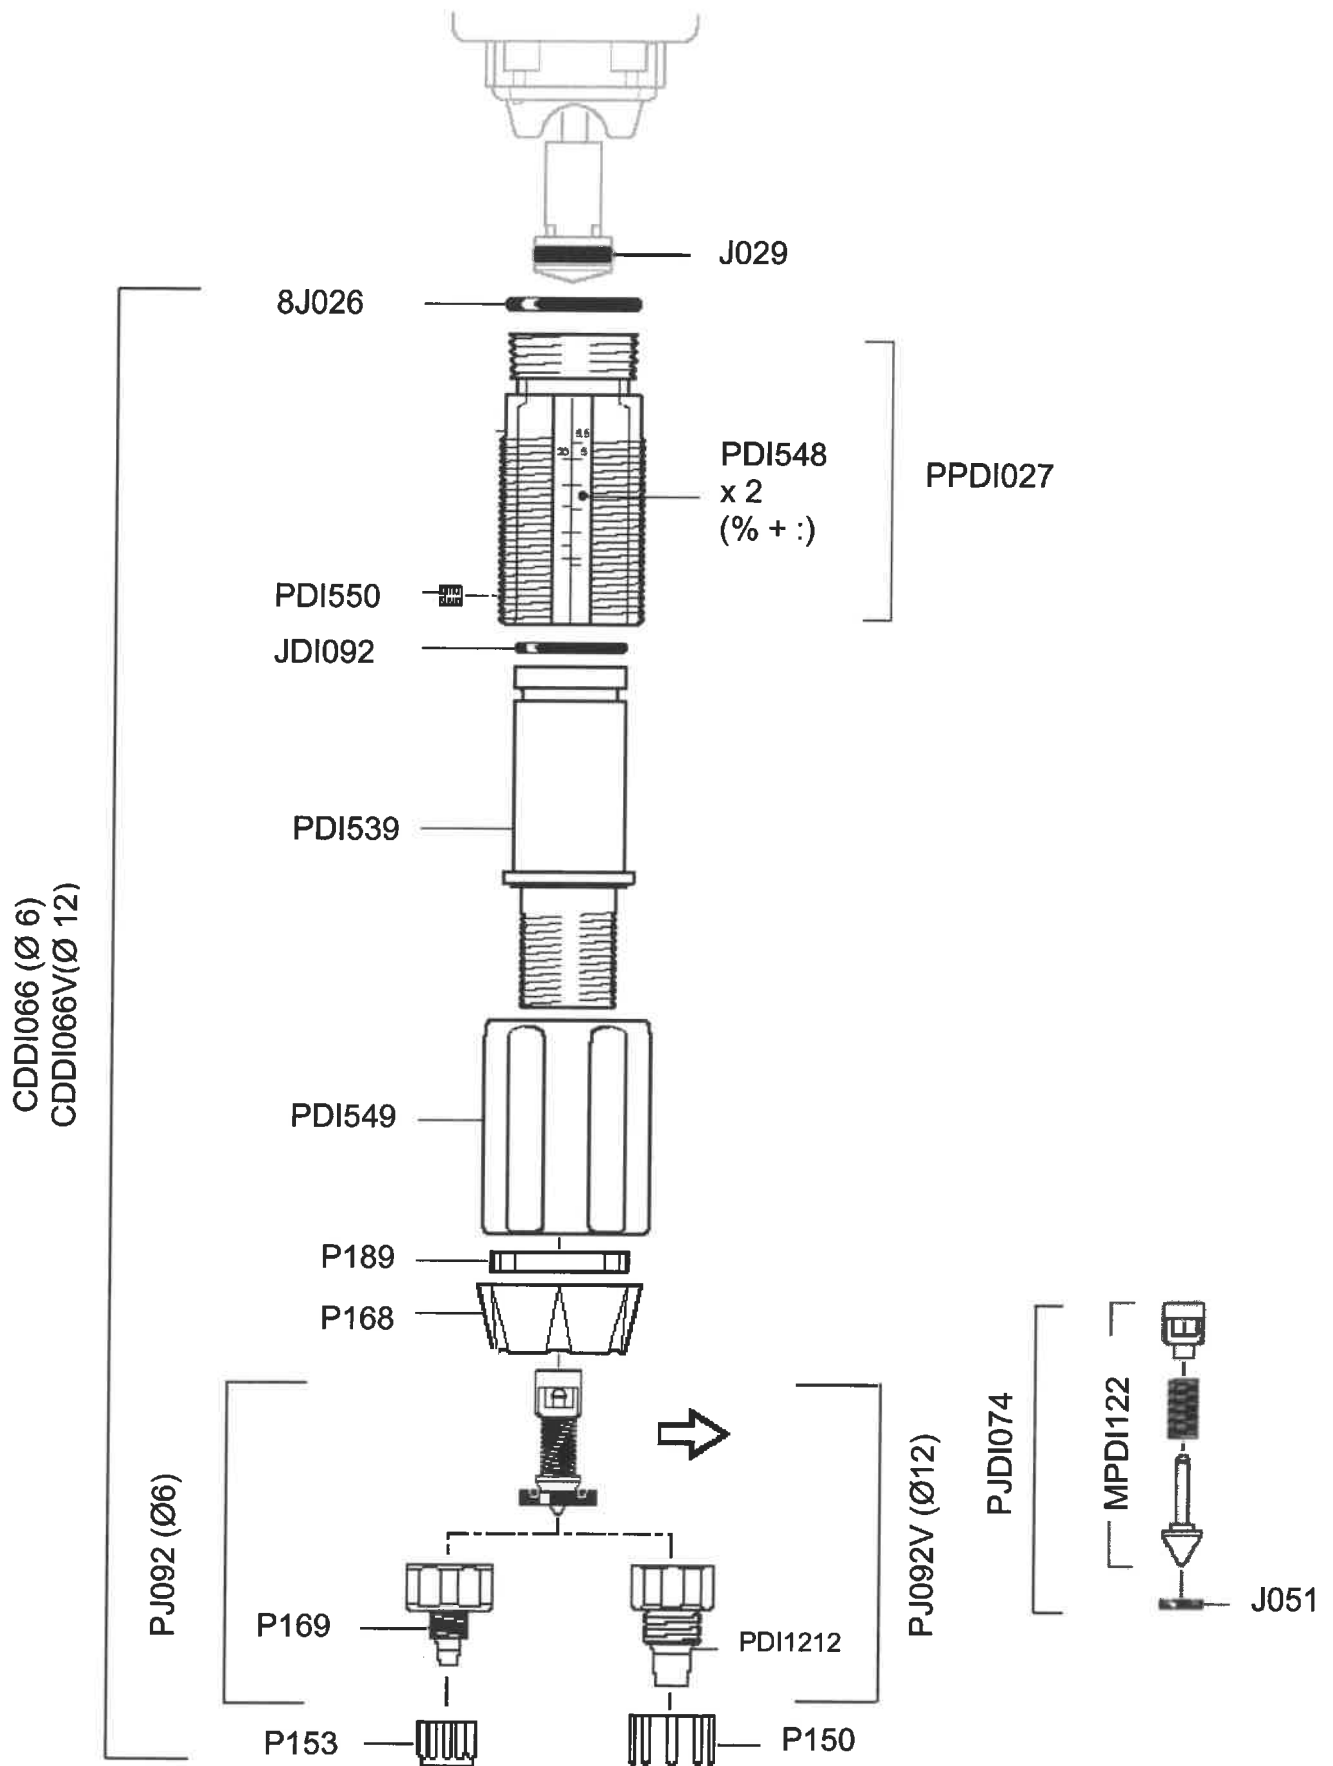

DOSATRON D07RE5

From Serial Number: 08130508

0.7m³/h – 0.8 - 5.5%
0.3 - 6 bar

PVDF - MPDI158P – Top Cap PVDF, Air Bleed and Body Seal
MPDI160P – Lower Body PVDF, Body Seal and Valves
PJD108P – By Pass Plug Assembly PVDF

PVDF - MPDI160P – Lower Body PVDF, Body Seal and Valves

DOSATRON D07RE5
 From Serial Number: 08130508 →

0.7m³/h – 0.8 - 5.5%
 0.3 - 6 bar

PJDI095 - Seal Set, Non Return Valve and Barbed Fitting:-
 (J029, 8J026, PDI550, JDI092, PJ092)
 PJDI095V - Seal Set, Non Return Valve and Barbed Fitting:-
 (J029, 8J026, PDI550, JDI092, PJ092V)

DOSATRON D07RE5

From Serial Number: 08130508

0.7m³/h – 0.8 - 5.5%
0.3 - 6 bar

DOSATRON D07RE5

0.7m³/h – 0.8 – 5.5%
0.3 – 6 bar

OPTION "V"